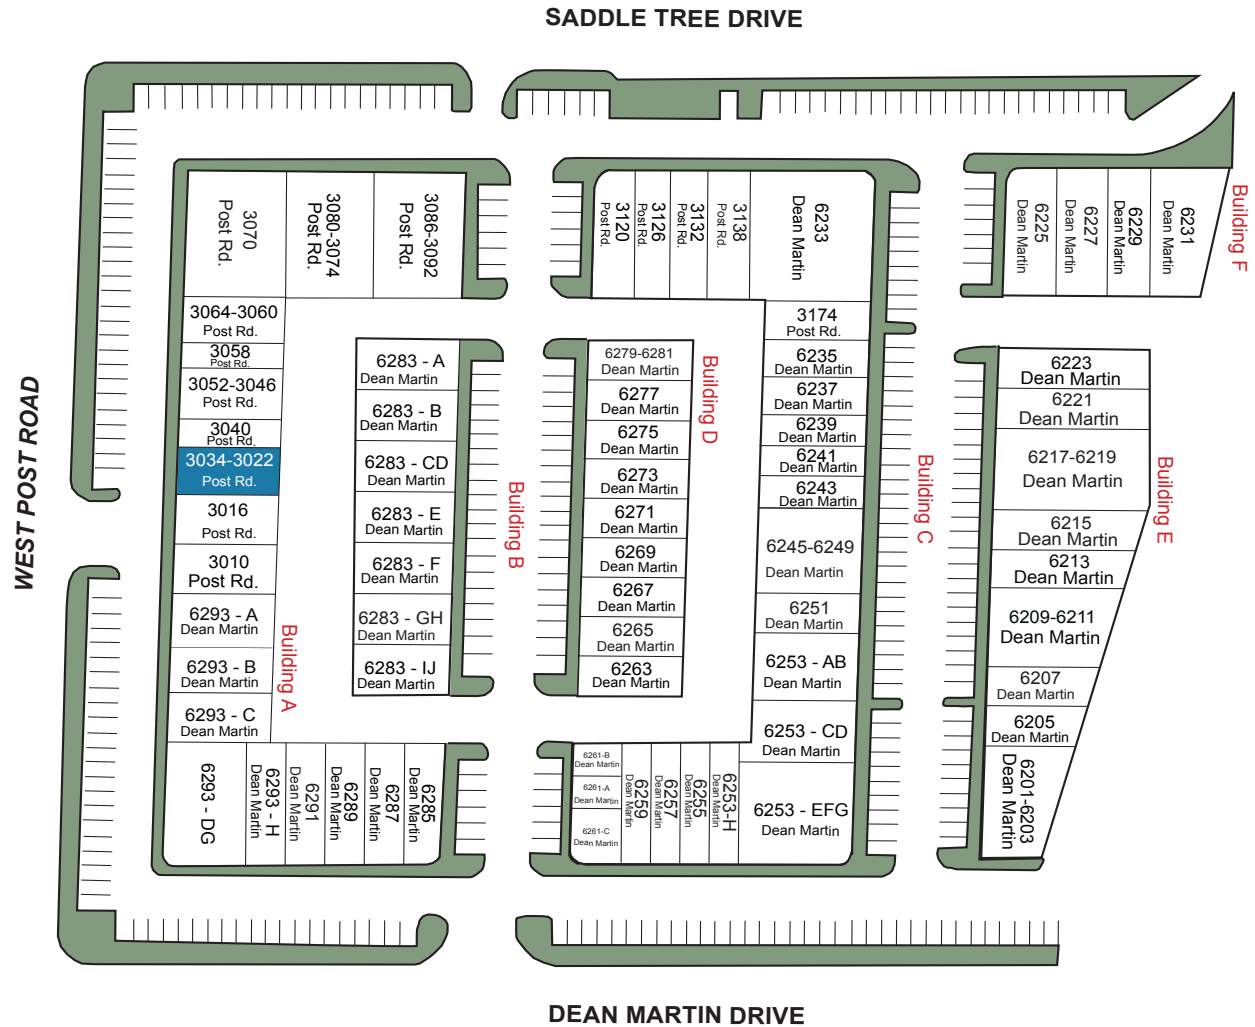

## Property Highlights

- Easy access to Las Vegas Boulevard via Sunset overpass
- Centrally located in the desirable Southwest submarket
- On site restaurant 'SkinnyFATS'
- Sublease until September 26, 2025
- Minutes away from Town Square, Las Vegas Boulevard, 215 & I-15 freeway
- Zoning M-1 (Light Industrial)
- Evaporative coolers in warehouse HVAC office
- 4.9 Miles to Harry Reid (McCarran) International Airport

- Power Centers
- Large Industrial
- Airport
- Office
- Hospital
- Country Club

Building	Total SF	Office SF	Warehouse SF	Lease Rate	Est. 2024 CAM	Monthly Rent	Available
3022 - 3034 W. Post Road	±4,342	±3,532	±610	\$0.983 PSF	\$0.346 PSF	\$5,771	Immediately