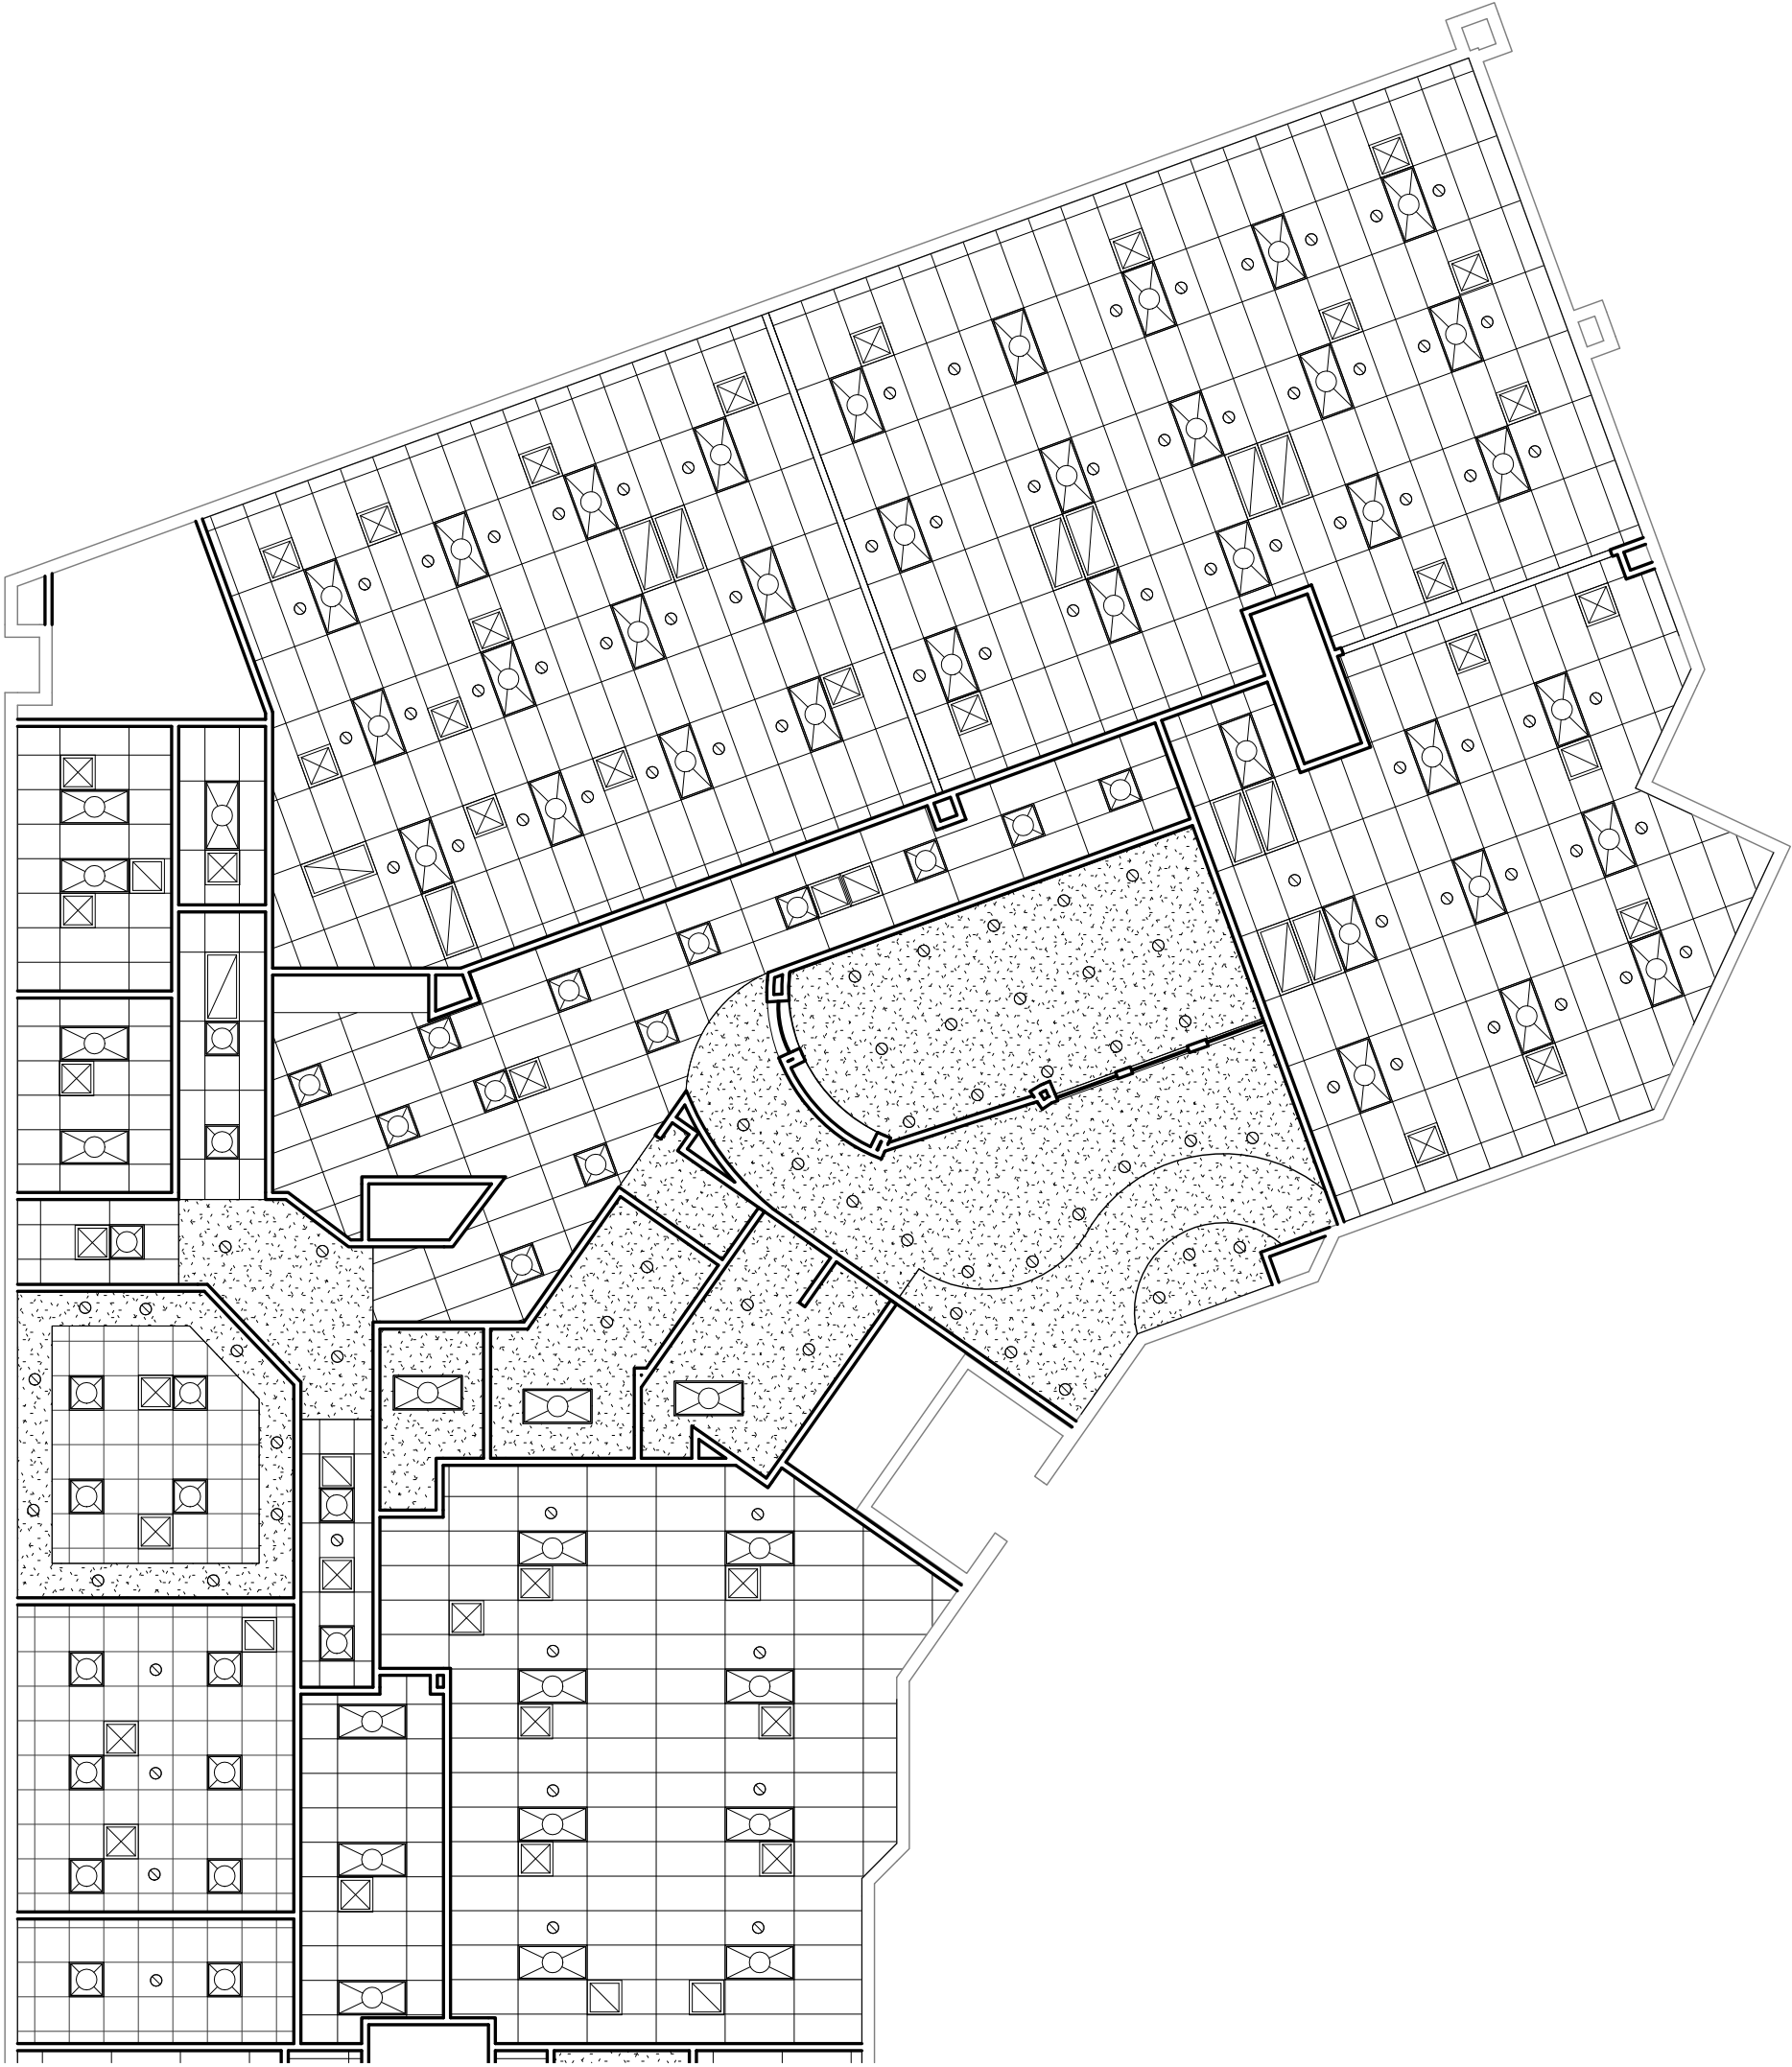

PLAN  
NORTH

<b>Tech Center</b>	14015	<b>A1</b>
<b>Suite 205</b>	03.24.2014	
2911 N Tenanya Way		<b>jawastudio</b> <small>architecture • interior design</small> <small>702.598.1723</small>
Floor Plan		

PLAN  
NORTH

<b>Tech Center</b>	14015	<b>A2</b>
<b>Suite 205</b>	03.24.2014	
2911 N Tenanya Way		<b>jawastudio</b> <small>architecture • interior design</small> <small>702.598.1723</small>
	Electrical Plan	