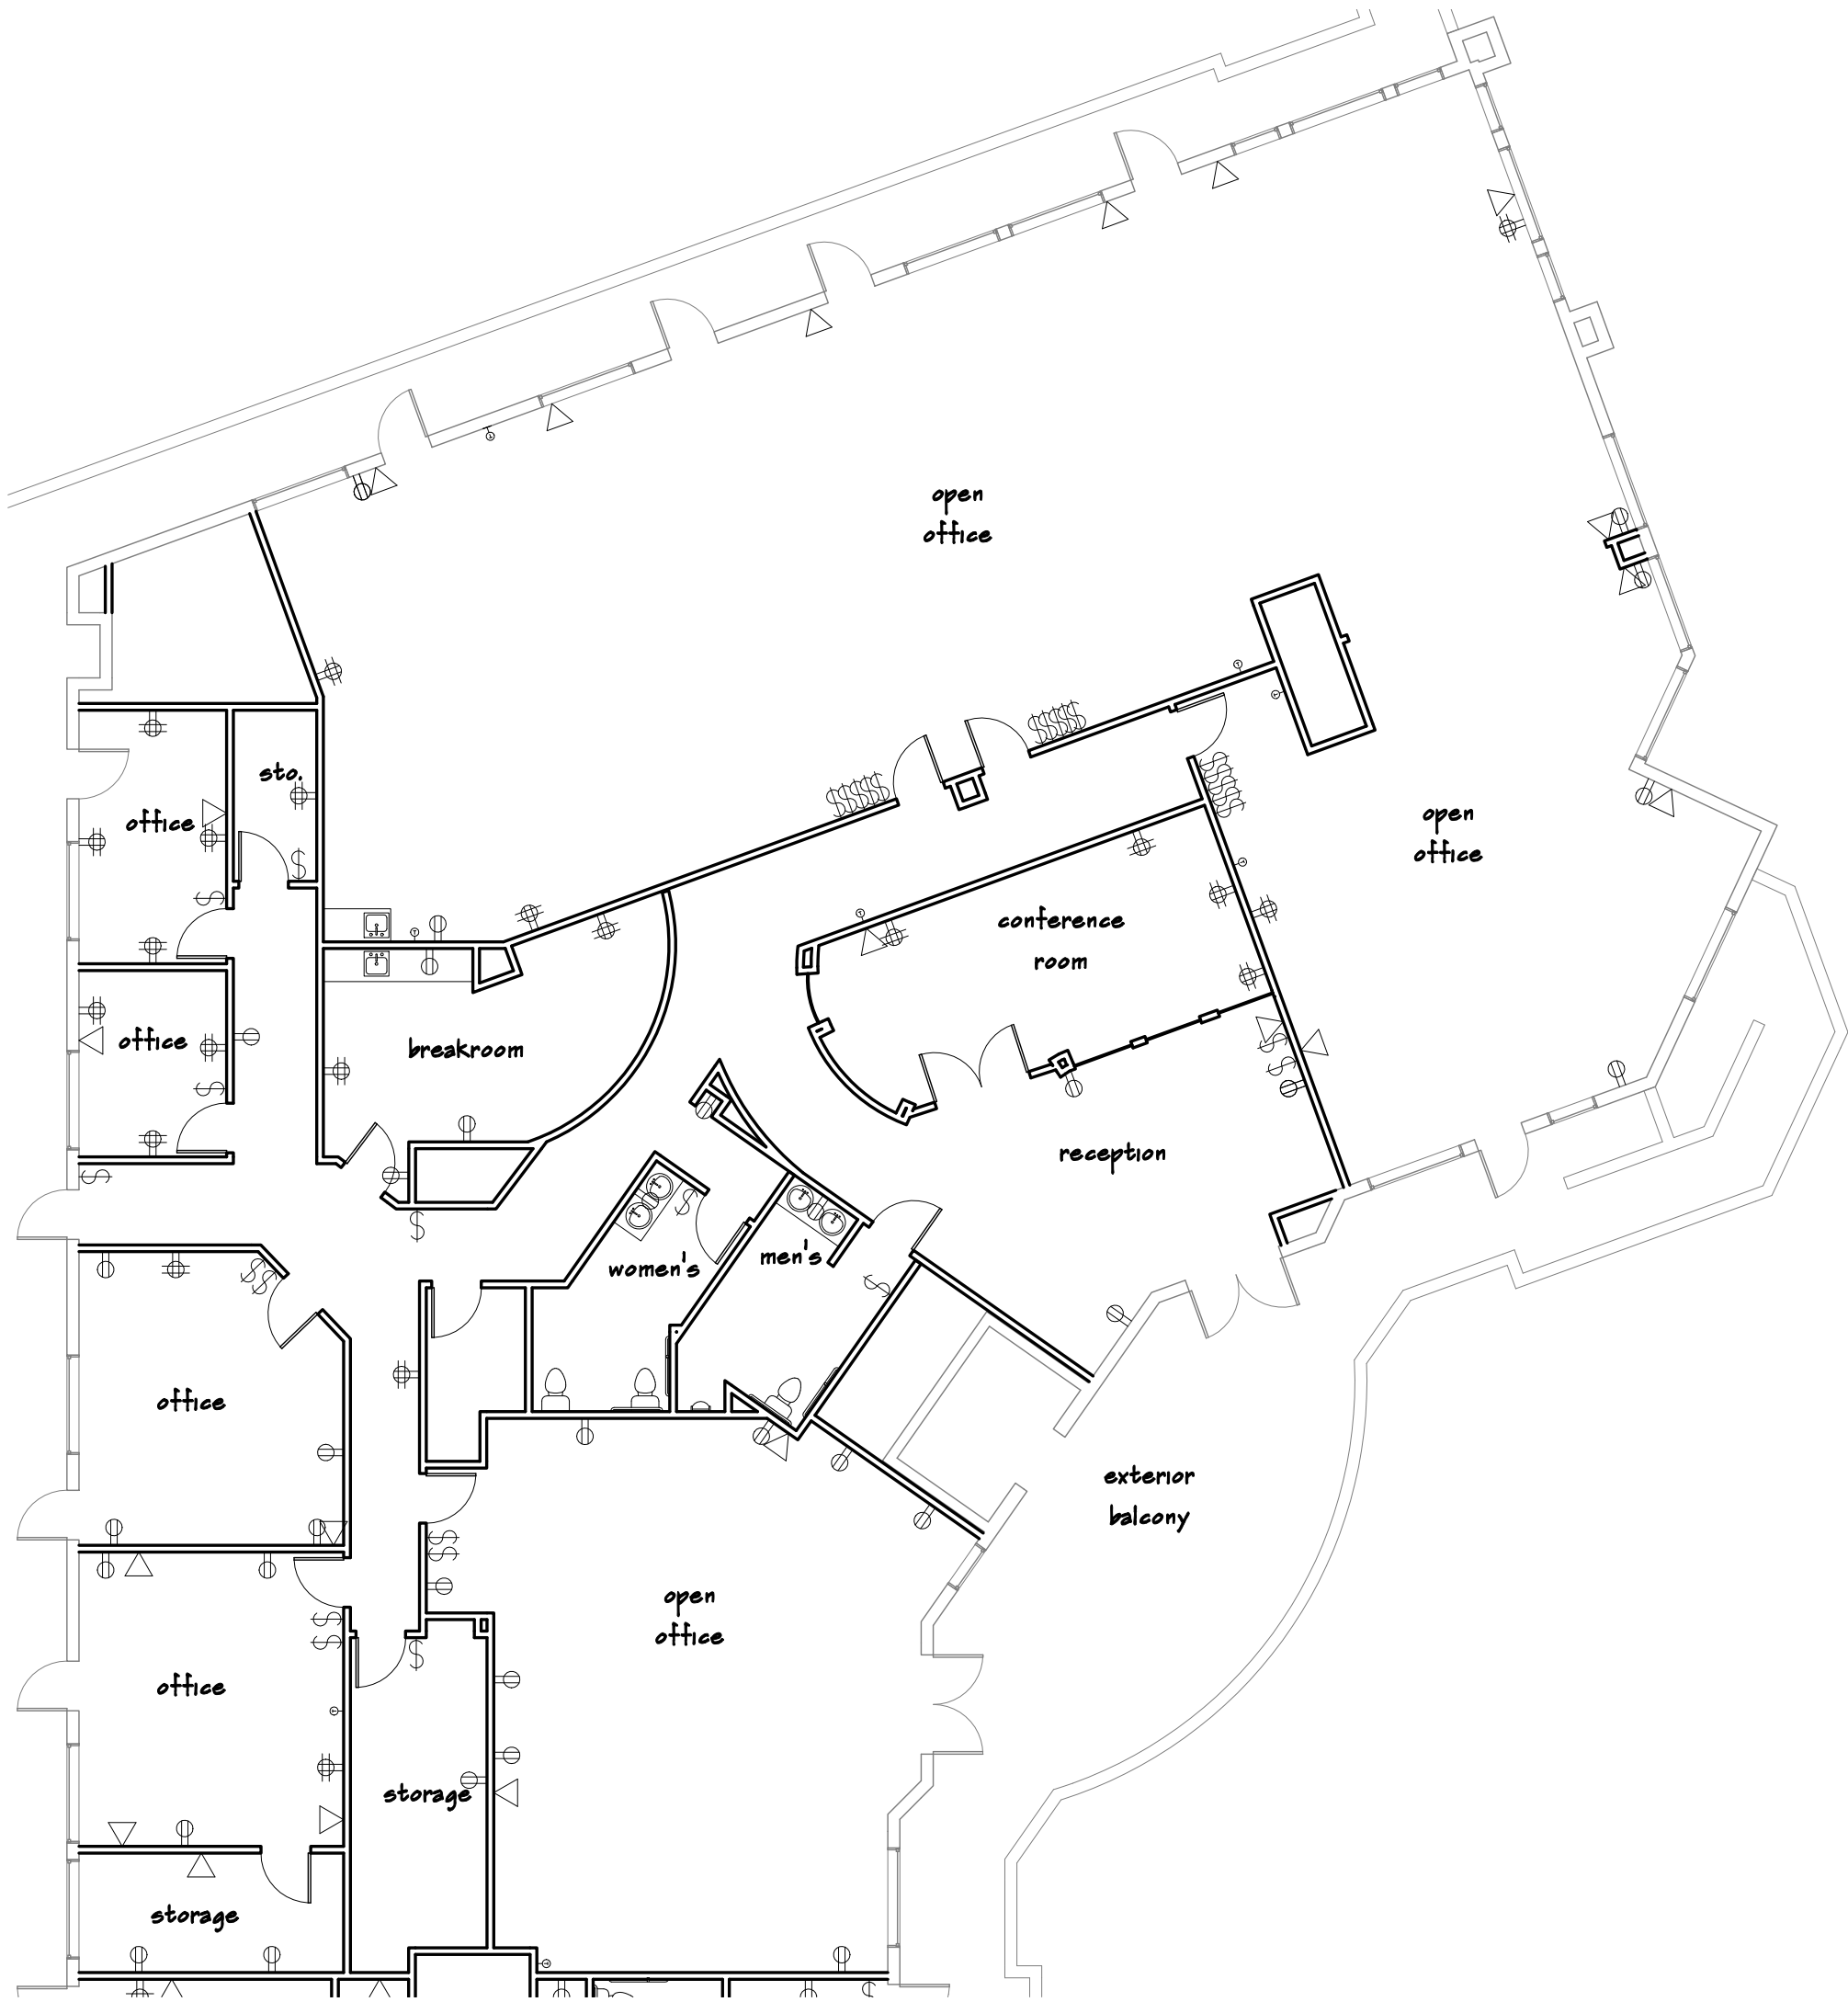

PLAN  
NORTH

<b>Tech Center</b>	14015	<b>A1</b>
<b>Suite 205</b>	03.24.2014	
2911 N Tenanya Way		<b>jawastudio</b> <small>architecture • interior design</small> <small>702.598.1723</small>
Floor Plan		

PLAN  
NORTH

<b>Tech Center</b>	14015	<b>A2</b>
<b>Suite 205</b>	03.24.2014	
2911 N Tenanya Way		<b>jawastudio</b> <small>architecture • interior design</small> <small>702.598.1723</small>
	Electrical Plan	