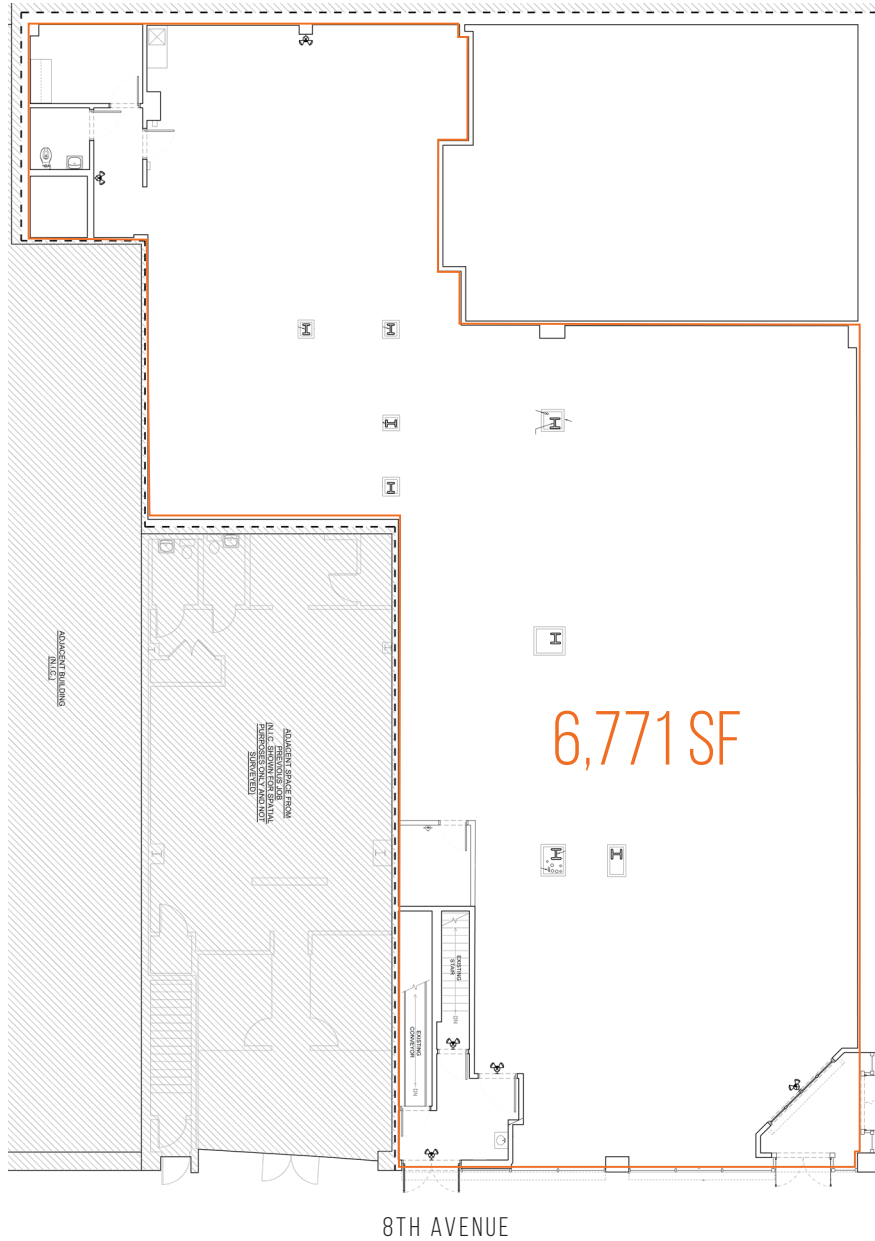

## FLOOR PLANS - EXISTING CONDITION

W 20TH STREET

6,771 SF

8TH AVENUE

## FLOOR PLANS: DIVISION SCENARIOS