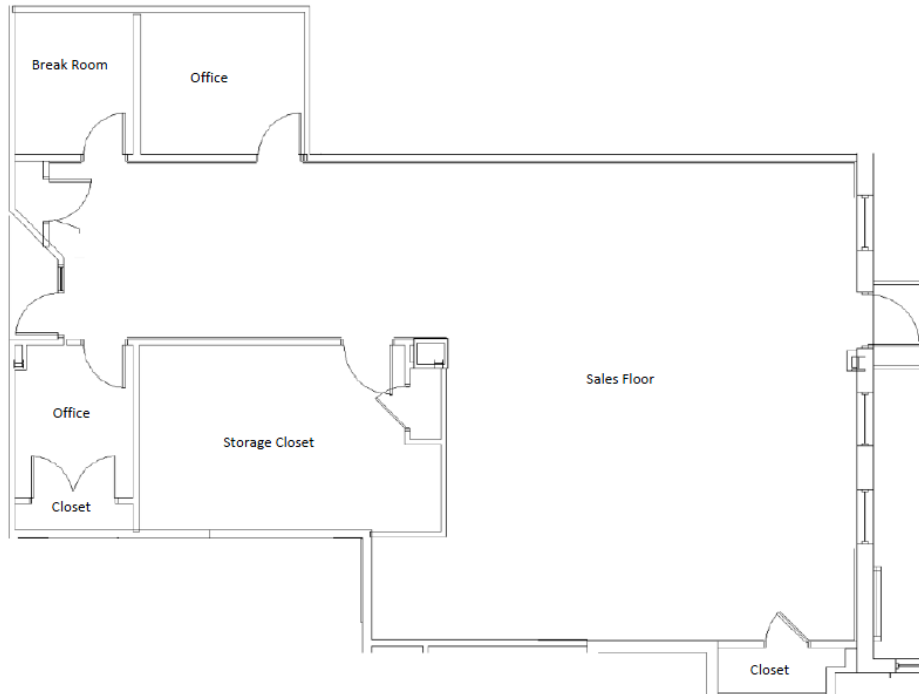

## Westage Pavilion

75 Crystal Run Road, Middletown, NY 10941

Class "A" Medical Office Space  
Available for Lease Immediately!

## 75 CRYSTAL RUN ROAD

- 2,422 Rentable SQ FT
- Sub-dividable
- Class A Space
- Private Entrance
- Professionally Managed Property
- 1.2 Miles from Orange Regional Medical Center