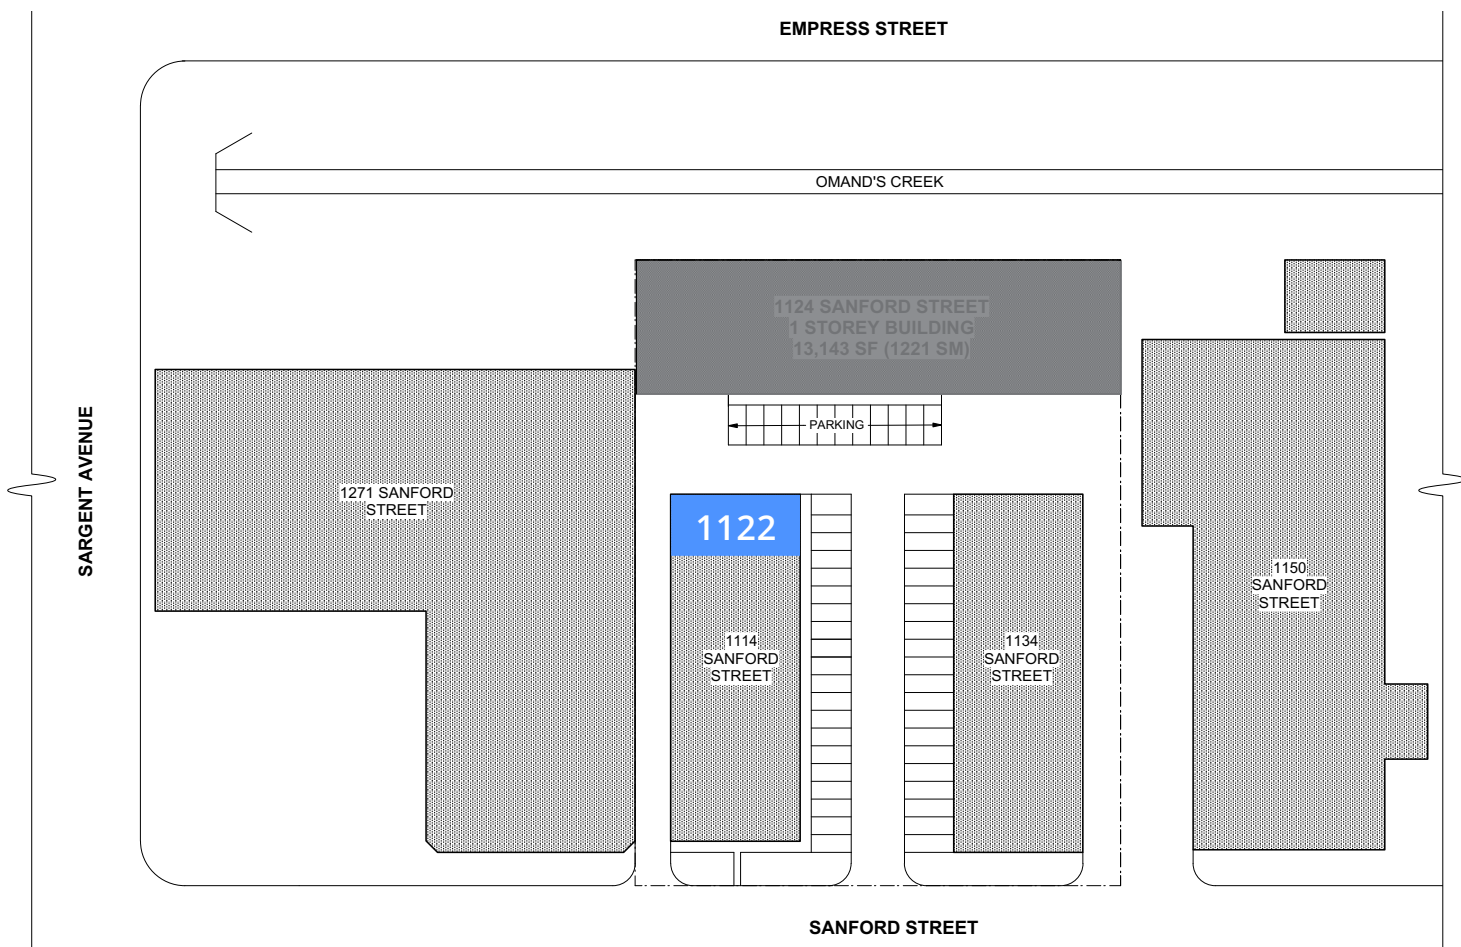

1110 - 1142 Sanford Street | Winnipeg, MB

Industrial flex space available **for lease** in the Polo Park Shopping district

The subject property is located with access to some of Winnipeg's major transportation routes in the Polo Park Shopping district.

Unit 1122

Size	1,500 SF • ±450 SF office area
Layout	Reception, open office area, two washrooms
Zoning	M3
Ceiling Height	±10' clear height
Loading	±10' x 10' grade level door
Heating	HVAC, baseboard heat
Asking Rent	\$8.95/SF net
Additional Rent	\$5.03/SF
Availability	August 1, 2026

Highlights

1,500 SF available includes reception area, open office area and two washrooms

Close proximity to Polo Park Shopping Centre and the many amenities in the surrounding area

Excellent location in the St. James Industrial area close to the airport and Route 90