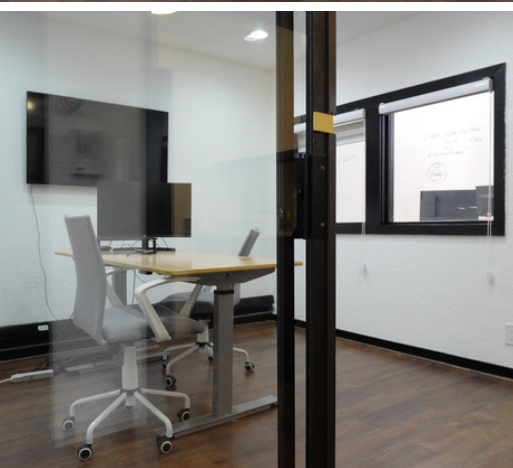

## MODERN SHARED OFFICE

BEAUTIFULLY DESIGNED  
SPACE WITH FLOOR-TO-  
CEILING GLASS CONFERENCE  
ROOM AND SEPARATED  
UPSTAIRS LOFT

222 7TH ST.

OFFERED AT \$1,000 / DESK