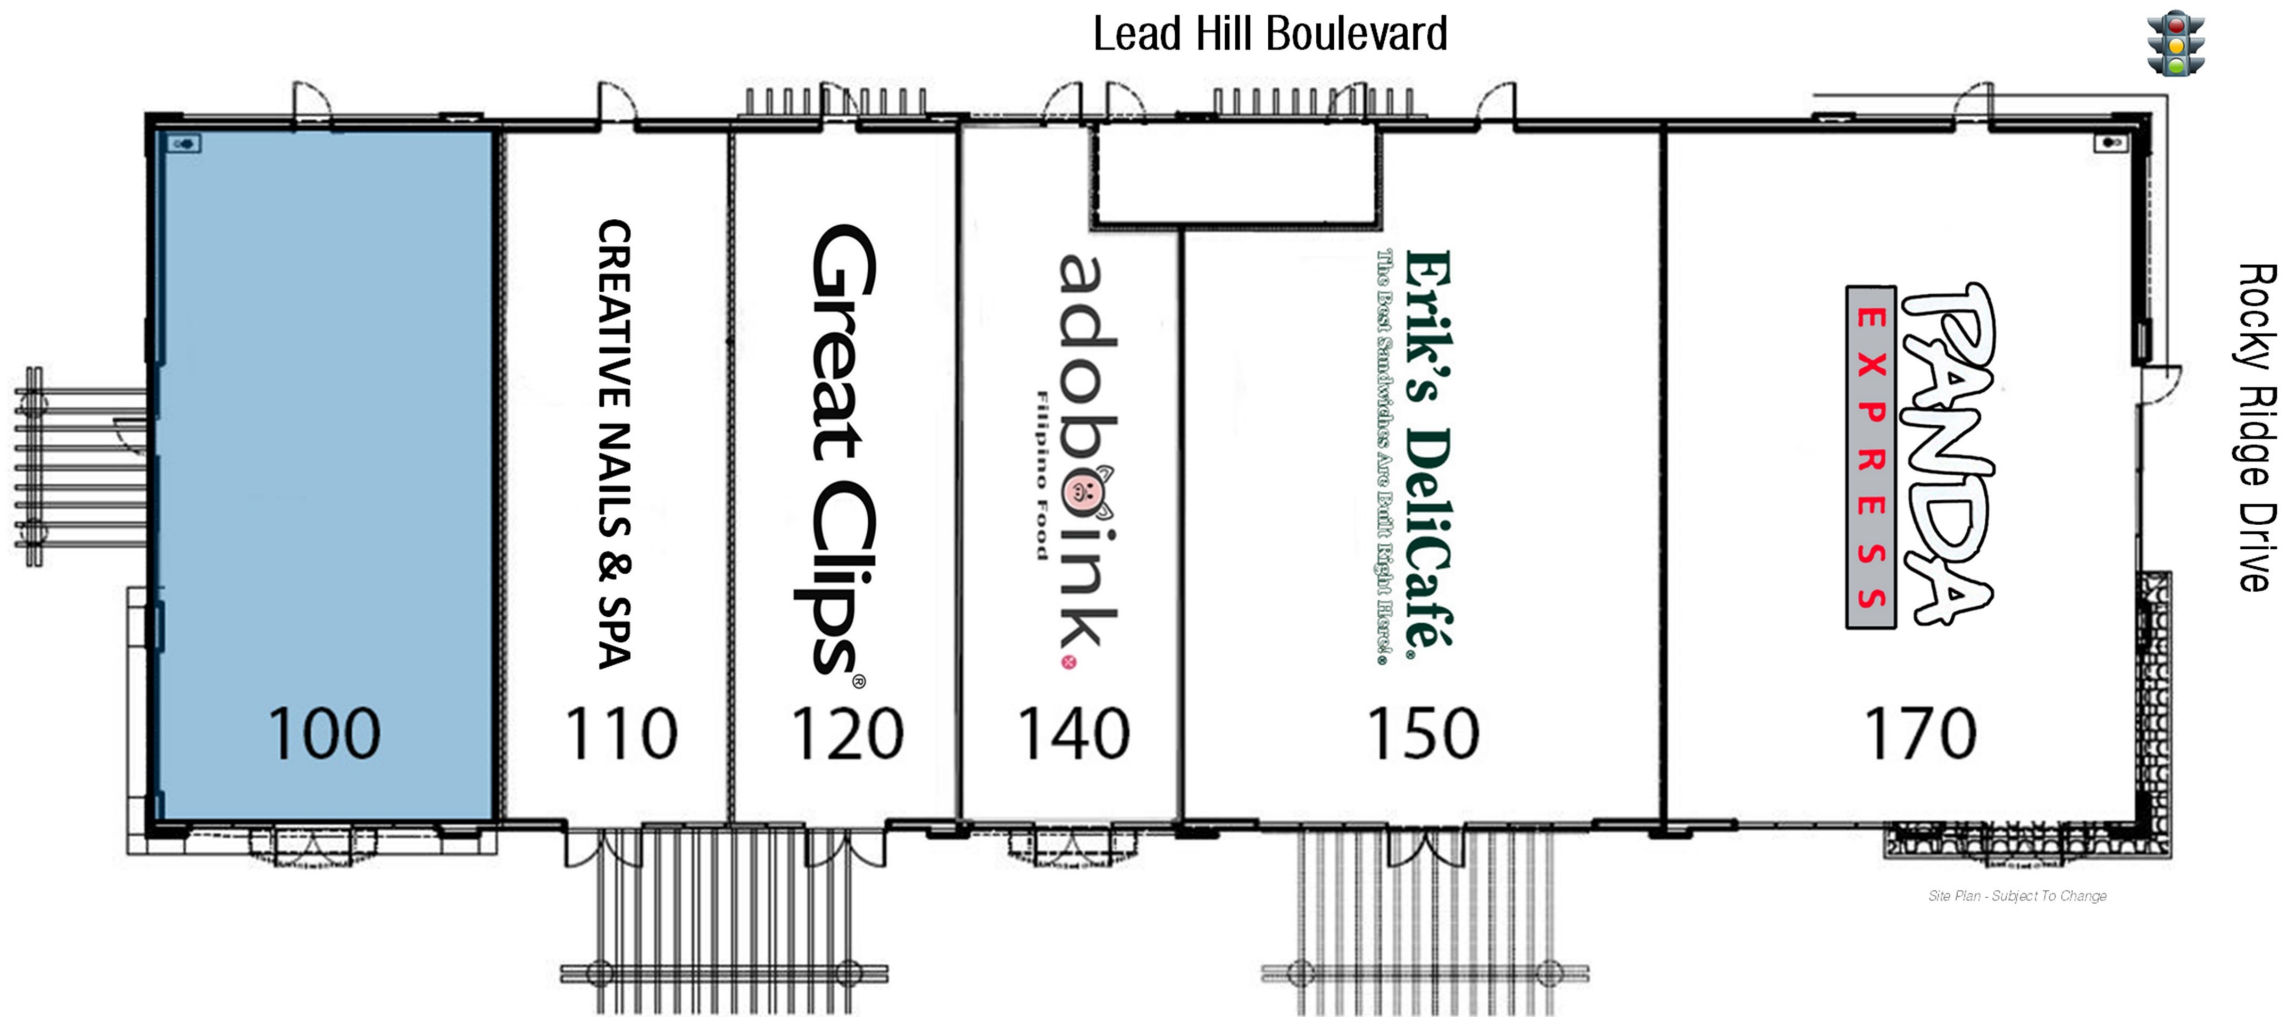

# 1450 LEAD HILL BOULEVARD

SWC Lead Hill Boulevard & Rocky Ridge Drive - Roseville, CA

A proud member of  
**CHAINLINKS**  
RETAIL ADVISORS

## SITE PLAN

SUITE	TENANT	SQ. FT.
100	<b>AVAILABLE</b>	1,524
110	Creative Nails & Spa	994
120	Great Clips	994
140	Adoboink	913
150	Erik's Deli Café	2,194
170	Panda Express	2,081

For leasing information,  
please contact: