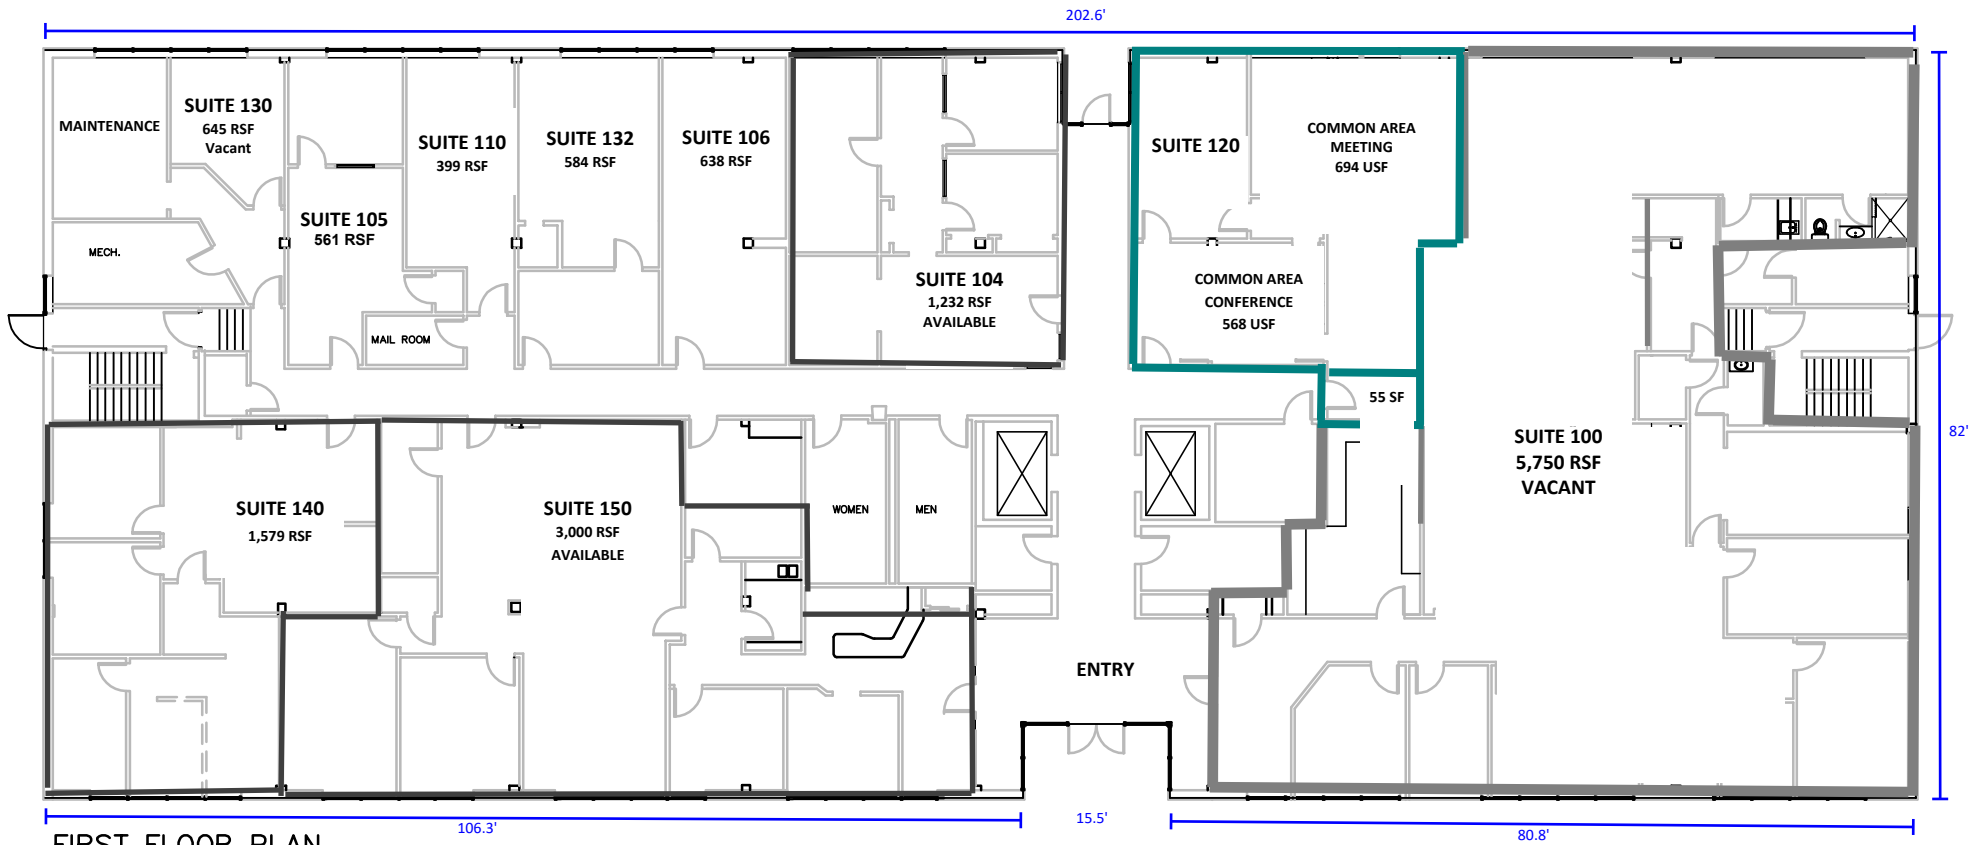

1161 MURFREESBORO RD, NASHVILLE, TN 37217
FIRST FLOOR PLAN

FIRST FLOOR PLAN

SCALE: NTS