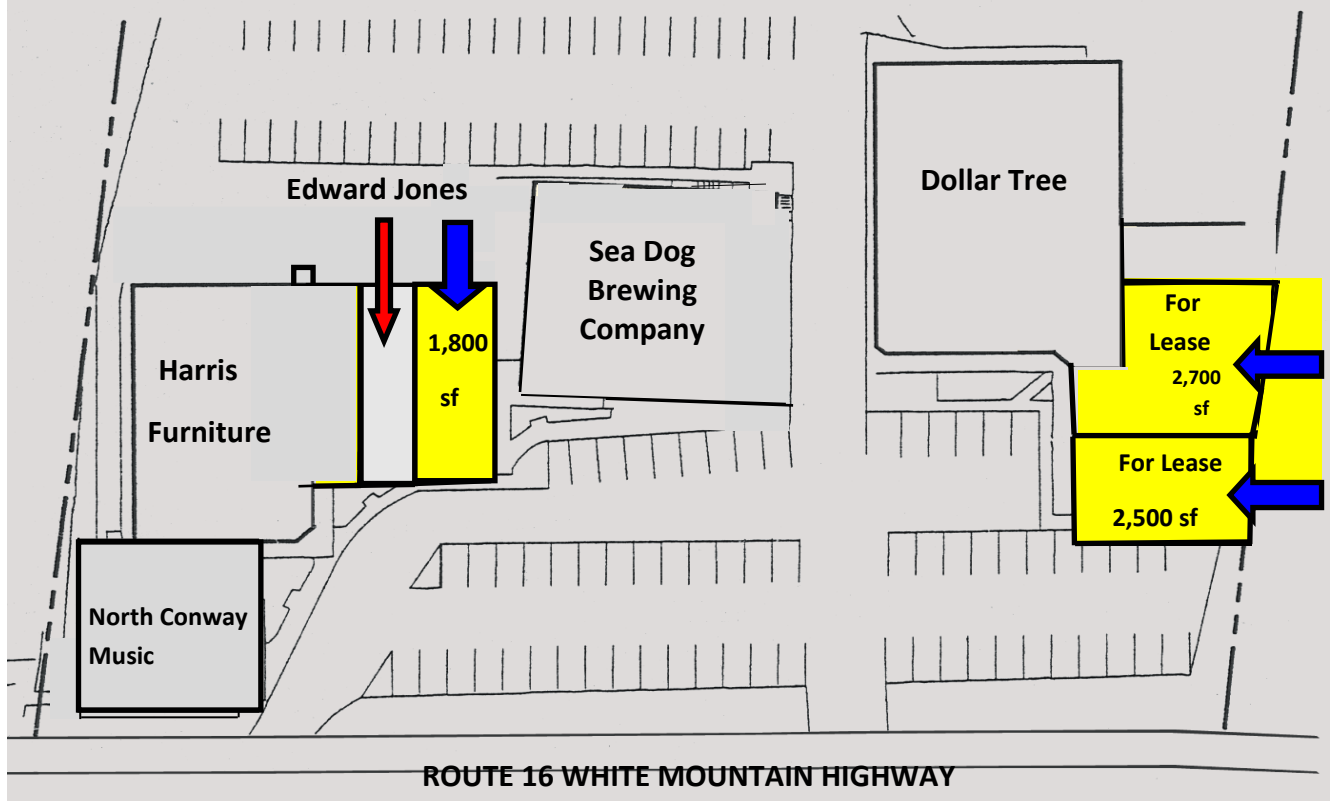

THE RED BARN CENTER

1976 WHITE MOUNTAIN HWY
NORTH CONWAY, NEW HAMPSHIRE 03860

Join the Busy 9,000 SF Dollar Tree
and the 8,000 SF
SEA DOG BREWING CO.

Spaces available 1,800 - 5,200 sf

North Conway is the gateway to the Mount Washington Valley which attracts over 19.9 million visitor trips per year*. It is a true four season destination. Shoppers are drawn to over 200 shops and factory stores in North Conway that feature the biggest names in retail outlets, including L.L. Bean, Brooks Brothers, Liz Claiborne, Dollar Tree, Corning/Revere, Polo Ralph Lauren, Banana Republic, Chico's, Tommy Hilfiger, Pearl Izumi and more. Also located in North Conway are Lowe's, Home Depot, Walmart, TJ Maxx, CVS, Walgreens, Rite Aid, Applebee's, Ninety-Nine Restaurant and other local and regional dining establishments.

K Corporation
Jane Rothman

877-338-3313 / Jane@kcorporation.com

THE RED BARN CENTER

1976 White Mountain Hwy North Conway, New Hampshire 03860

- Excellent visibility/ signage
- Great parking
- Dollar Tree and Sea Dog are a huge traffic generator
- Professionally maintained shopping center
- Well known location
- New Shopping Center Upgrades Parking lot, landscaping, painting