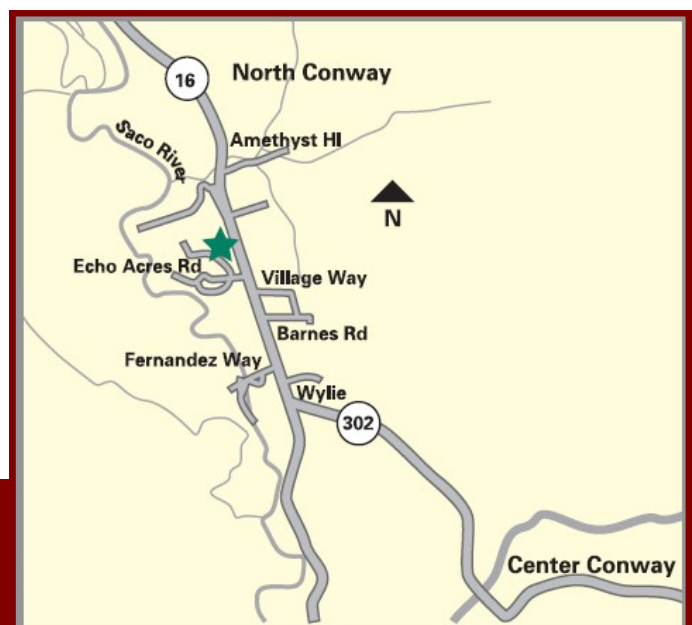

THE RED BARN CENTER

1976 WHITE MOUNTAIN HWY
NORTH CONWAY, NEW HAMPSHIRE 03860

Join the Busy 9,000 SF Dollar Tree
and the 8,000 SF
SEA DOG BREWING CO.

Spaces available 1,800 - 5,200 sf

North Conway is the gateway to the Mount Washington Valley which attracts over 19.9 million visitor trips per year*. It is a true four season destination. Shoppers are drawn to over 200 shops and factory stores in North Conway that feature the biggest names in retail outlets, including L.L. Bean, Brooks Brothers, Liz Claiborne, Dollar Tree, Corning/Revere, Polo Ralph Lauren, Banana Republic, Chico's, Tommy Hilfiger, Pearl Izumi and more. Also located in North Conway are Lowe's, Home Depot, Walmart, TJ Maxx, CVS, Walgreens, Rite Aid, Applebee's, Ninety-Nine Restaurant and other local and regional dining establishments.

K Corporation
Jane Rothman

877-338-3313 / Jane@kcorporation.com

THE RED BARN CENTER

1976 White Mountain Hwy North Conway, New Hampshire 03860

- Excellent visibility/ signage
- Great parking
- Dollar Tree and Sea Dog are a huge traffic generator
- Professionally maintained shopping center
- Well known location
- New Shopping Center Upgrades Parking lot, landscaping, painting