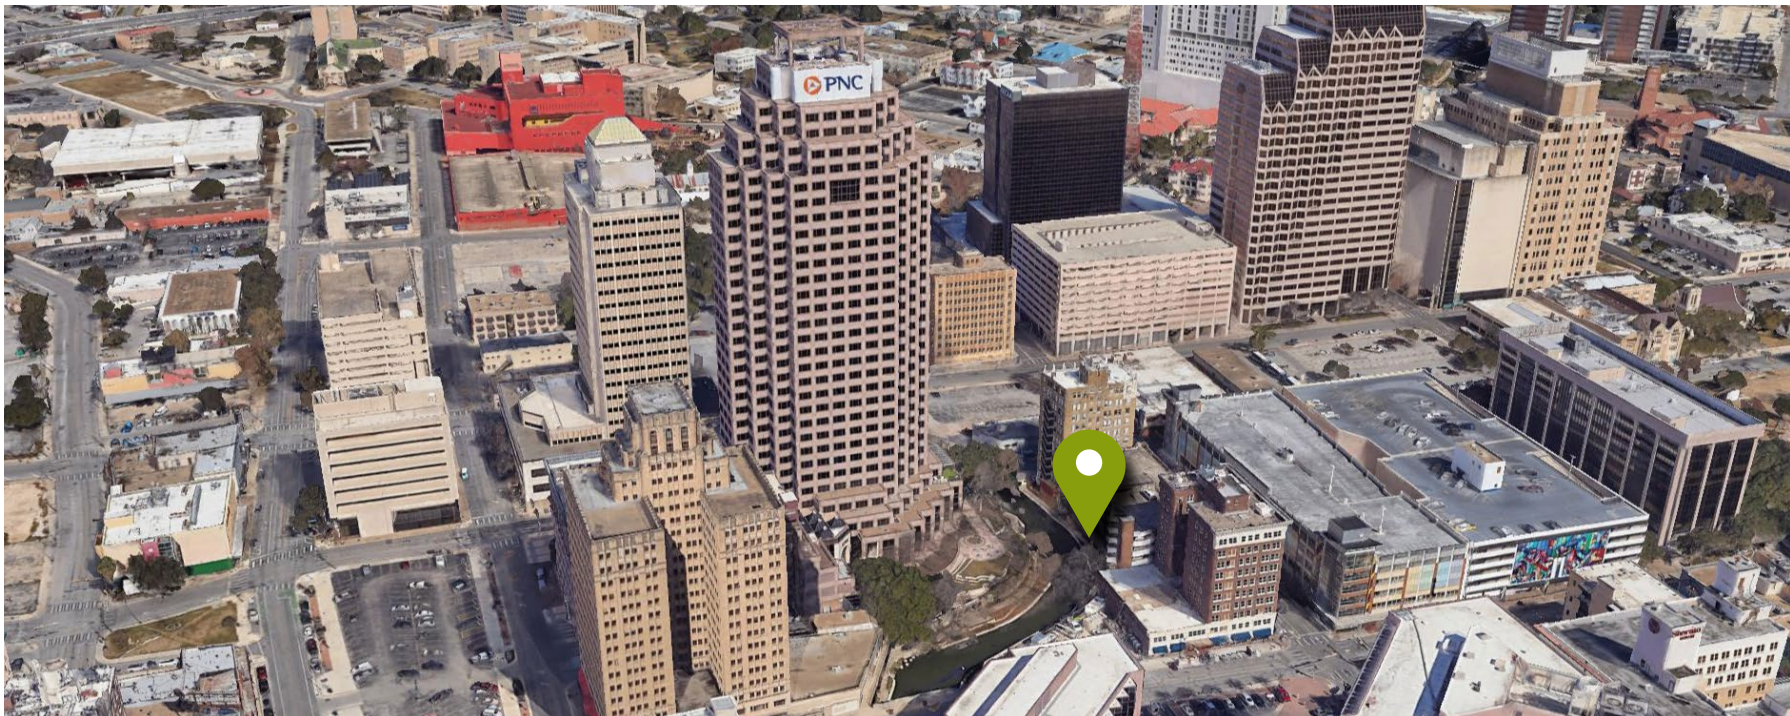

2ND GEN RESTAURANT ON THE RIVERWALK

419 N ST MARY'S ST. SAN ANTONIO, TX 78205

RYAN RIDGEWAY | 512.768.5200
ryan@bridgepointatx.com

PROPERTY DETAILS

2,800 SF AVAILABLE

- Former Iconic Blanco Cafe
- 2nd Gen Restaurant
- Storefront Visibility From Both West & East Sides of the Building
- Situated in the Center of Downtwon of San Antonio
- Located Directly on the Riverwalk
- High Population Density

SAN ANTONIO, TEXAS

419 N ST MARY'S ST. SAN ANTONIO, TX 78205

2ND GEN RESTAURANT ON THE RIVERWALK

2ND GEN RESTAURANT ON THE RIVERWALK

419 N ST MARY'S ST. SAN ANTONIO, TX 78205

PROPERTY PHOTOS

2ND GEN RESTAURANT ON THE RIVERWALK
419 N ST MARY'S ST. SAN ANTONIO, TX 78205

PRIME LOCATION

RIVERWALK VIEW

STREET VIEW

419 N ST MARY'S ST. SAN ANTONIO, TX 78205

2ND GEN RESTAURANT ON THE RIVERWALK