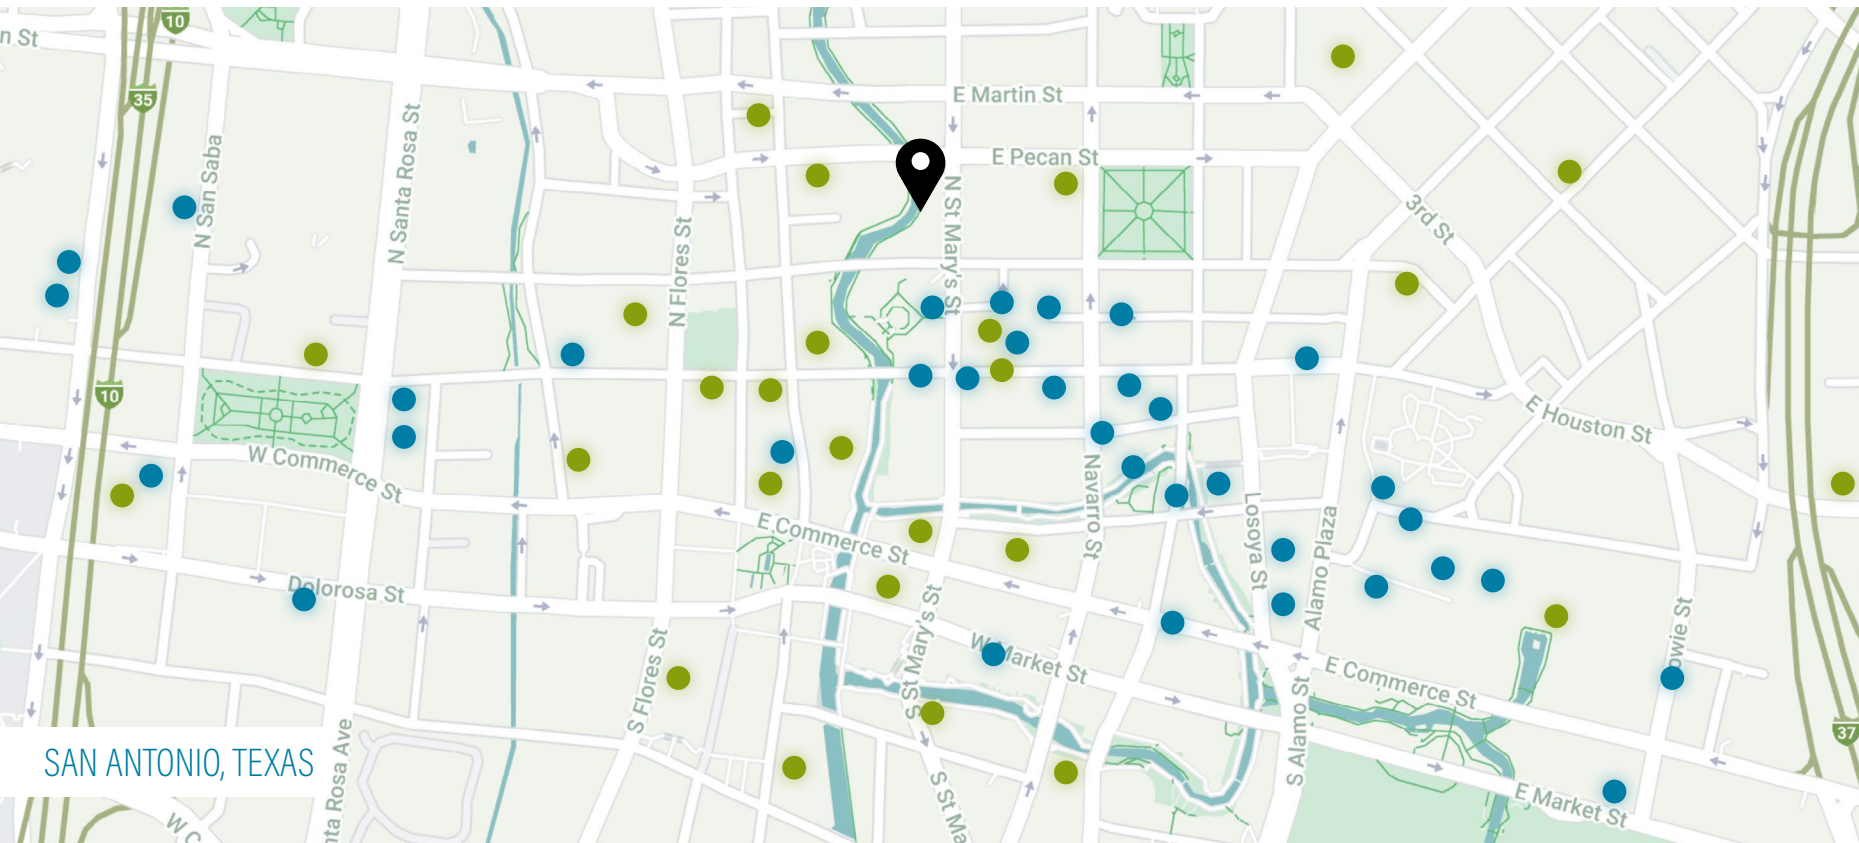

419 N ST MARY'S ST. SAN ANTONIO, TX 78205

2ND GEN RESTAURANT ON THE RIVERWALK

NEARBY AMENITIES

EAT, DRINK

- Whataburger
- Subway
- Mcdonalds
- Fuddruckers
- Rainforest Cafe
- Saltgrass Steak House
- Hard Rock Cafe
- Fat Tuesday
- Joes Crabshack
- Ruth's Chris Steak House
- Starbucks
- Landry's Seafood House
- Zocalo Mio
- Jimmy Johns
- Domino's
- Papa Johns
- Yard House
- Which Wich

SEE, DO, STAY

- Travis Park Mall
- FedEx Office
- Art Space San Antonio
- Alamo Music Center
- PROSE Nails
- Mokara Hotel & Spa
- Regis Salon
- Skipcart Delivery
- Jazzercise
- Crossfit Unchained
- Majestic Theatre
- Embassy Suites
- Hampton Inn Riverwalk
- Canopy Riverwalk
- Drury Plaza Hotel
- The Westin Riverwalk
- Hyatt Regency
- Hotel Indigo

SAN ANTONIO, TEXAS

419 N ST MARY'S ST. SAN ANTONIO, TX 78205

2ND GEN RESTAURANT ON THE RIVERWALK

2ND GEN RESTAURANT ON THE RIVERWALK

419 N ST MARY'S ST. SAN ANTONIO, TX 78205

PROPERTY PHOTOS

2ND GEN RESTAURANT ON THE RIVERWALK
419 N ST MARY'S ST. SAN ANTONIO, TX 78205

PRIME LOCATION

RIVERWALK VIEW

STREET VIEW

419 N ST MARY'S ST. SAN ANTONIO, TX 78205

2ND GEN RESTAURANT ON THE RIVERWALK