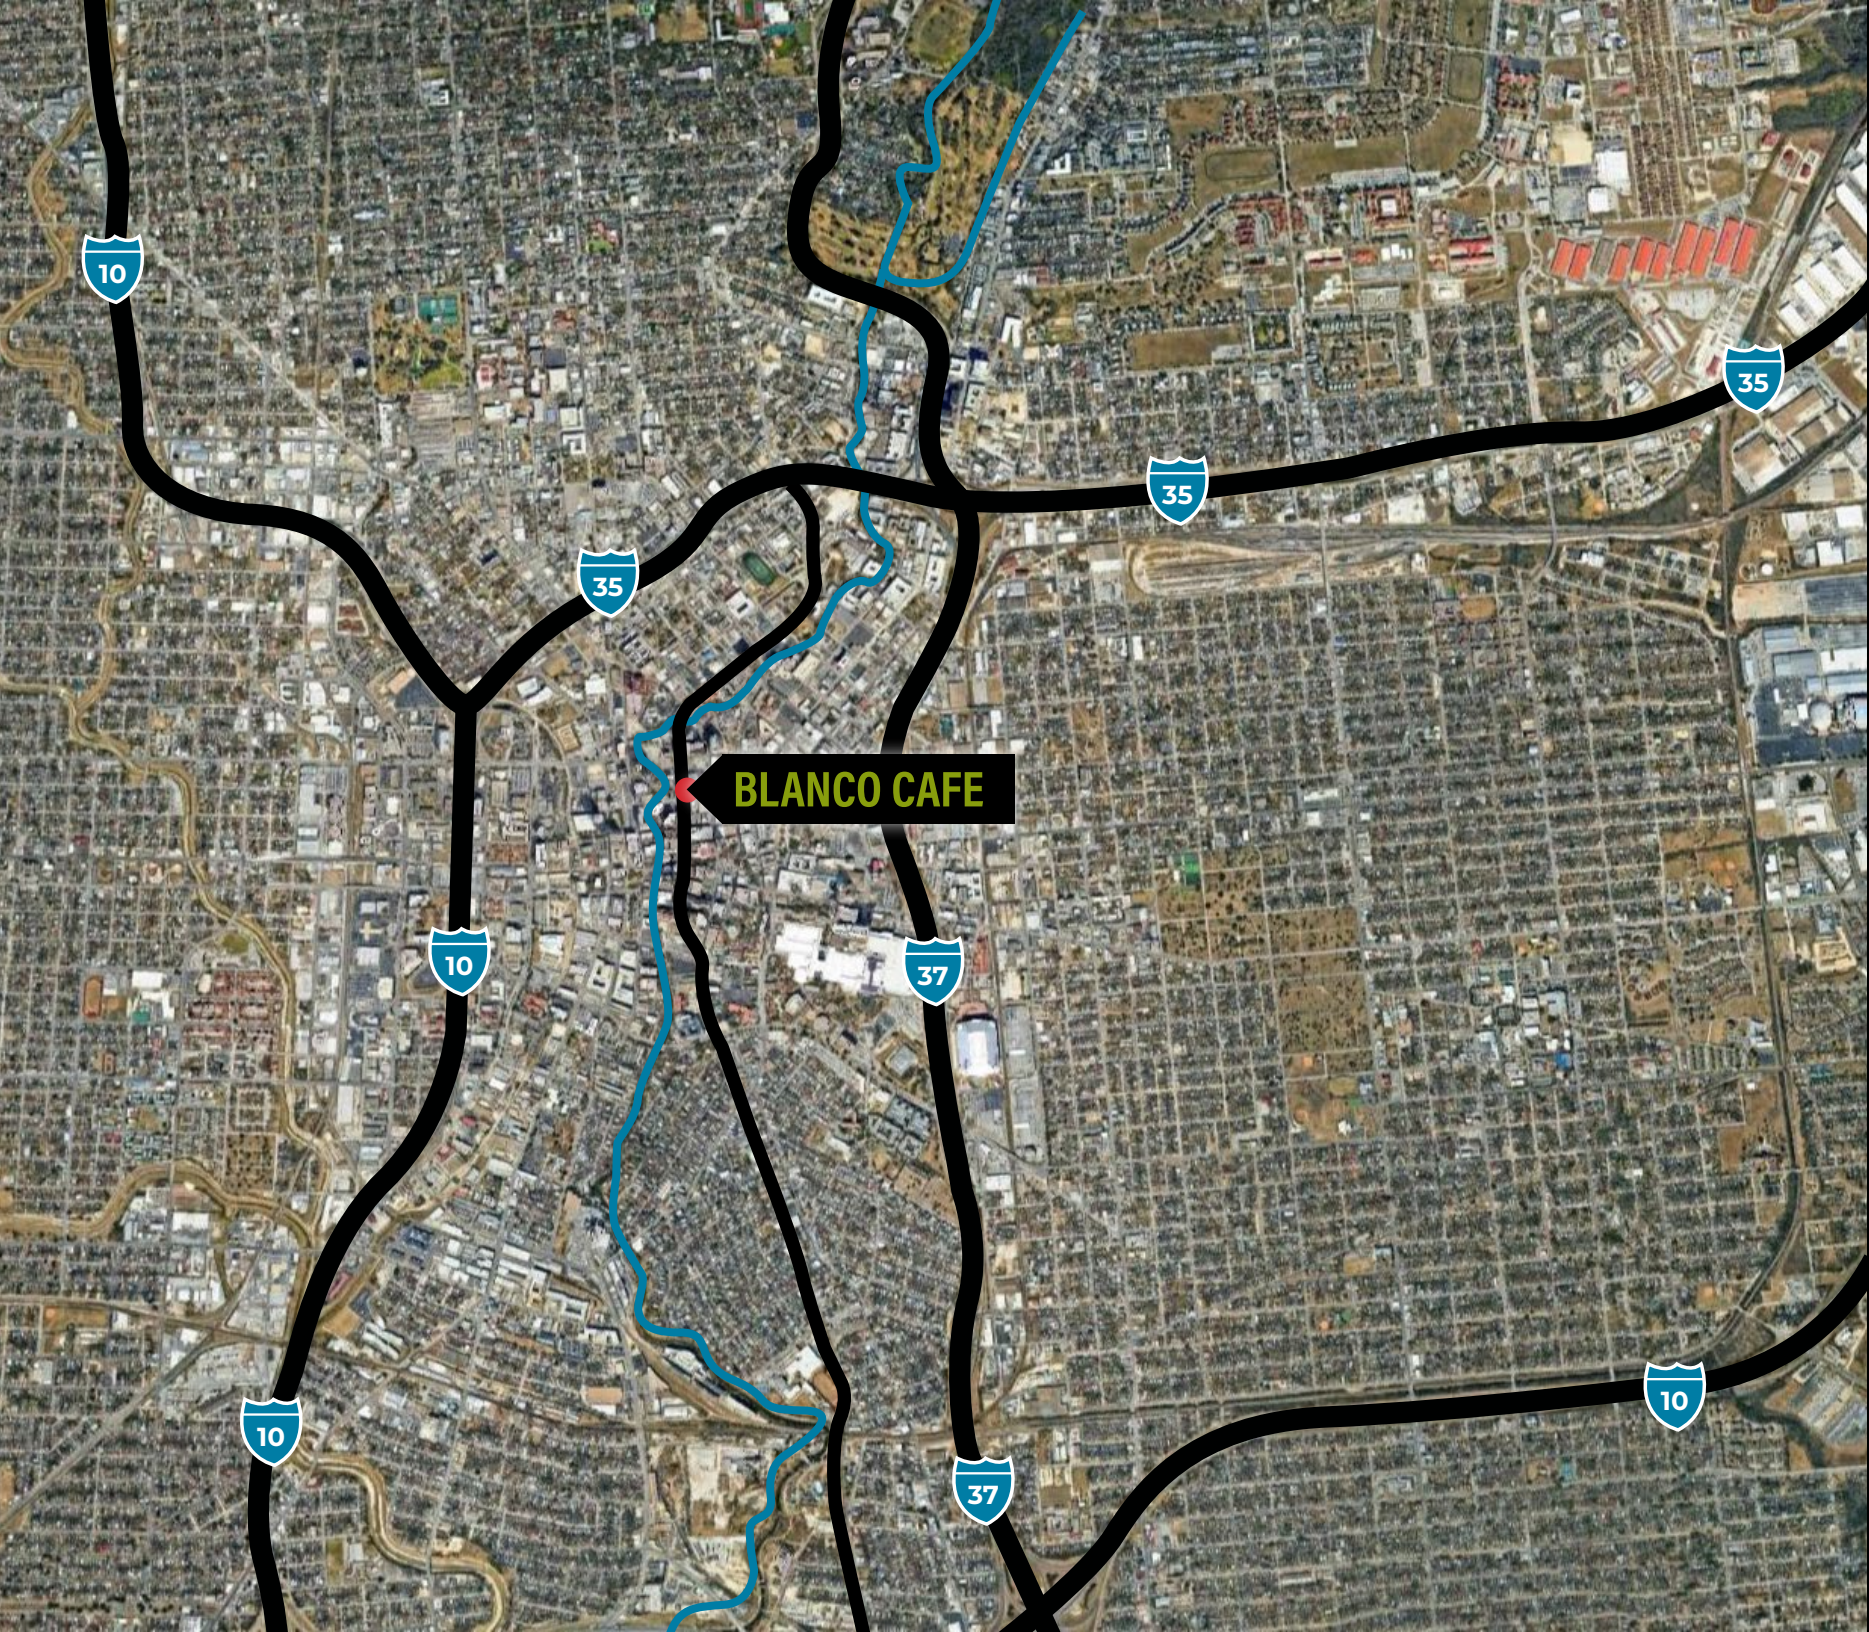

419 N ST MARY'S ST. SAN ANTONIO, TX 78205

2ND GEN RESTAURANT ON THE RIVERWALK

NEARBY AMENITIES

EAT, DRINK

- Whataburger
- Subway
- Mcdonalds
- Fuddruckers
- Rainforest Cafe
- Saltgrass Steak House
- Hard Rock Cafe
- Fat Tuesday
- Joes Crabshack
- Ruth's Chris Steak House
- Starbucks
- Landry's Seafood House
- Zocalo Mio
- Jimmy Johns
- Domino's
- Papa Johns
- Yard House
- Which Wich

SEE, DO, STAY

- Travis Park Mall
- FedEx Office
- Art Space San Antonio
- Alamo Music Center
- PROSE Nails
- Mokara Hotel & Spa
- Regis Salon
- Skipcart Delivery
- Jazzercise
- Crossfit Unchained
- Majestic Theatre
- Embassy Suites
- Hampton Inn Riverwalk
- Canopy Riverwalk
- Drury Plaza Hotel
- The Westin Riverwalk
- Hyatt Regency
- Hotel Indigo

SAN ANTONIO, TEXAS

419 N ST MARY'S ST. SAN ANTONIO, TX 78205

2ND GEN RESTAURANT ON THE RIVERWALK

2ND GEN RESTAURANT ON THE RIVERWALK

419 N ST MARY'S ST. SAN ANTONIO, TX 78205

PROPERTY PHOTOS

2ND GEN RESTAURANT ON THE RIVERWALK
419 N ST MARY'S ST. SAN ANTONIO, TX 78205

PRIME LOCATION

RIVERWALK VIEW

STREET VIEW

419 N ST MARY'S ST. SAN ANTONIO, TX 78205

2ND GEN RESTAURANT ON THE RIVERWALK