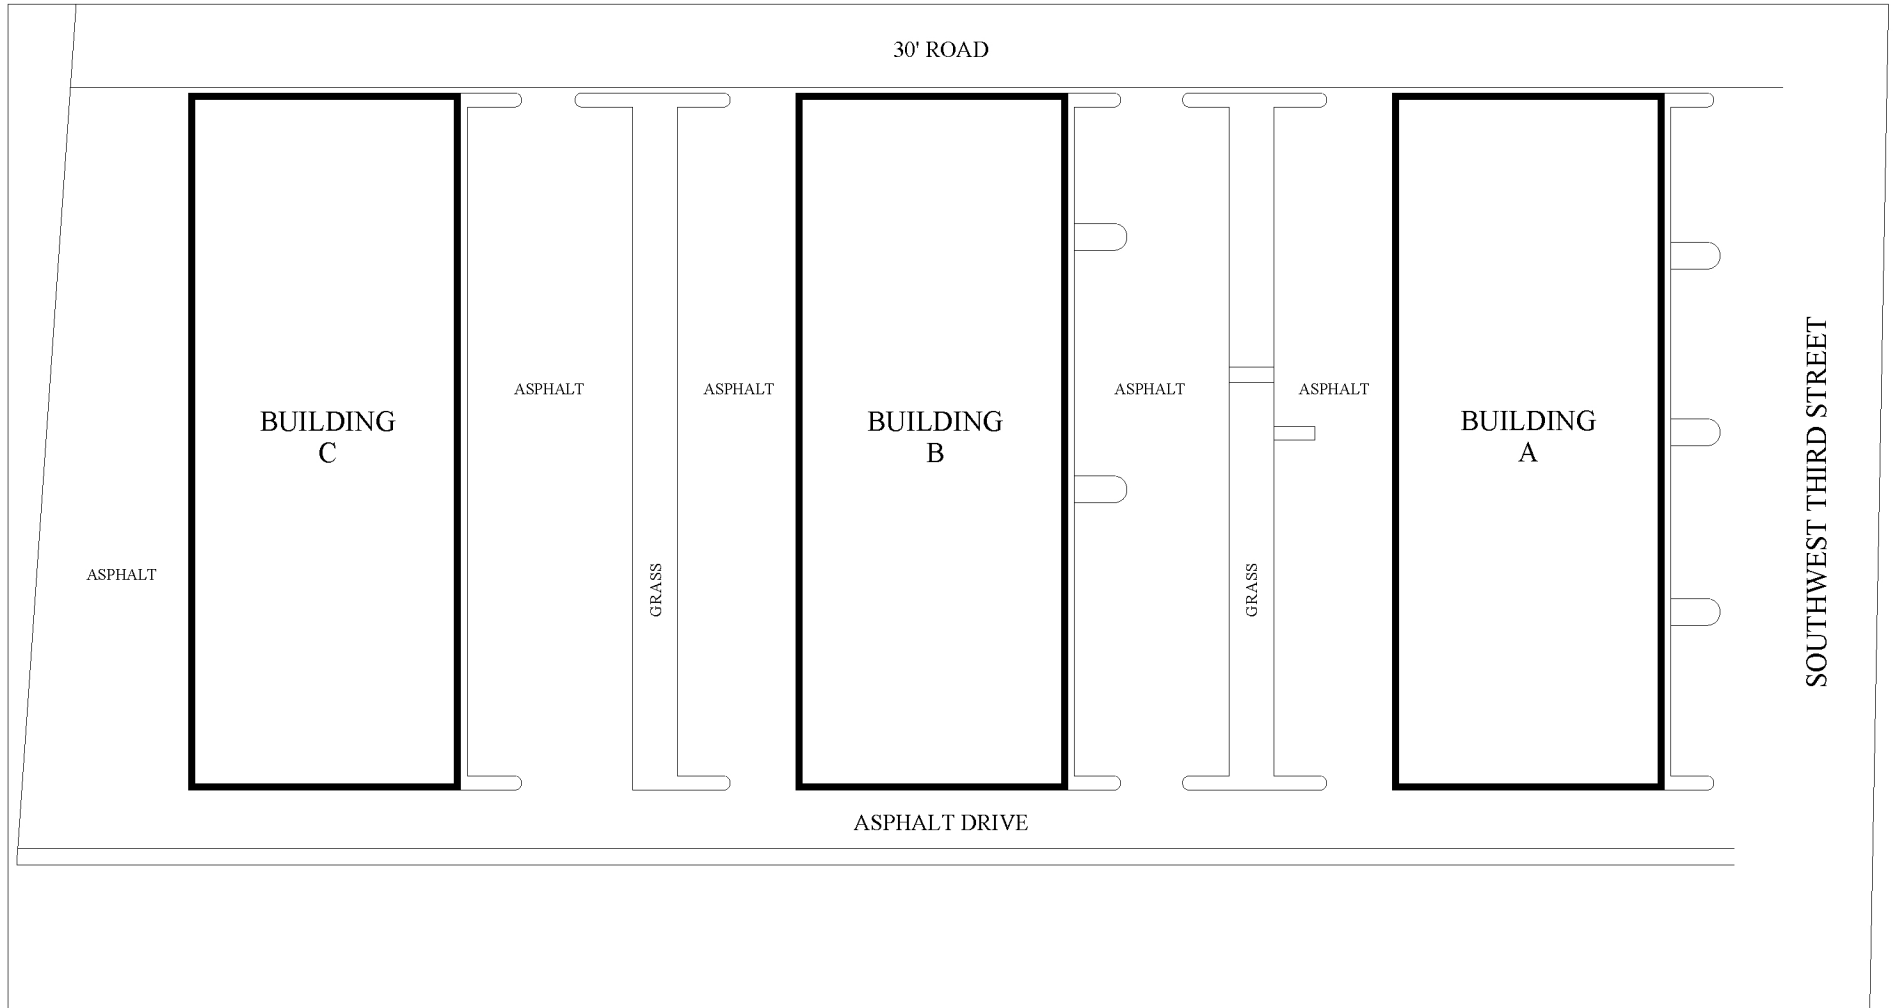

POMPANO INDUSTRIAL PLAZA

1450-1480 SW 3rd Street | Pompano Beach, FL 33069

Jan Stolor | Broker / Property Manager | 954.485.9200 | Jan@levyai.com
4901 NW 17th Way, Suite 103 | Ft. Lauderdale, FL 33309