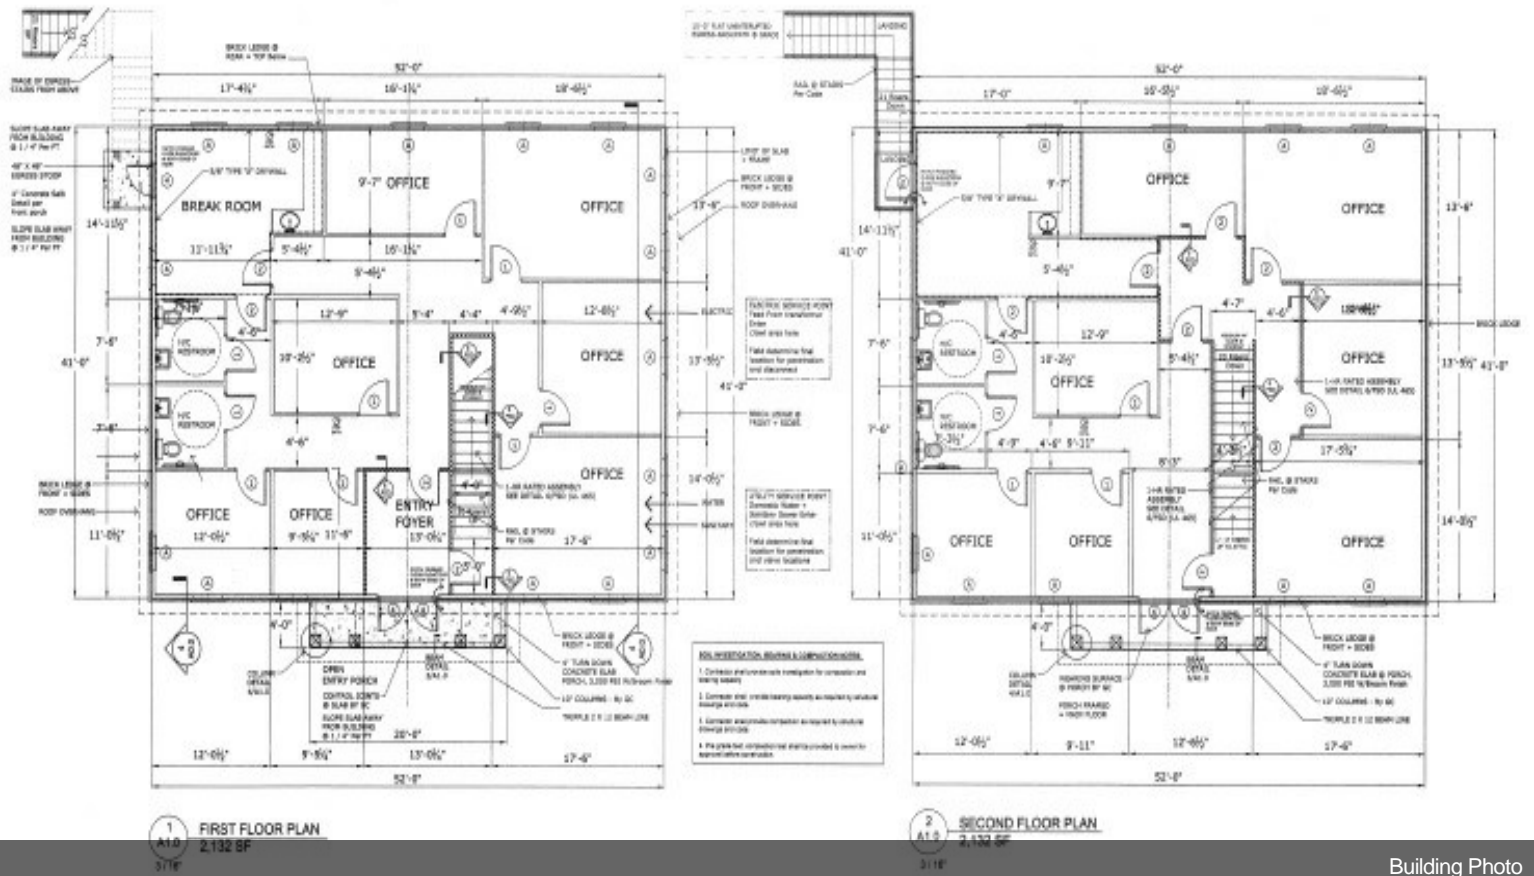

Property Photos

Building Photo