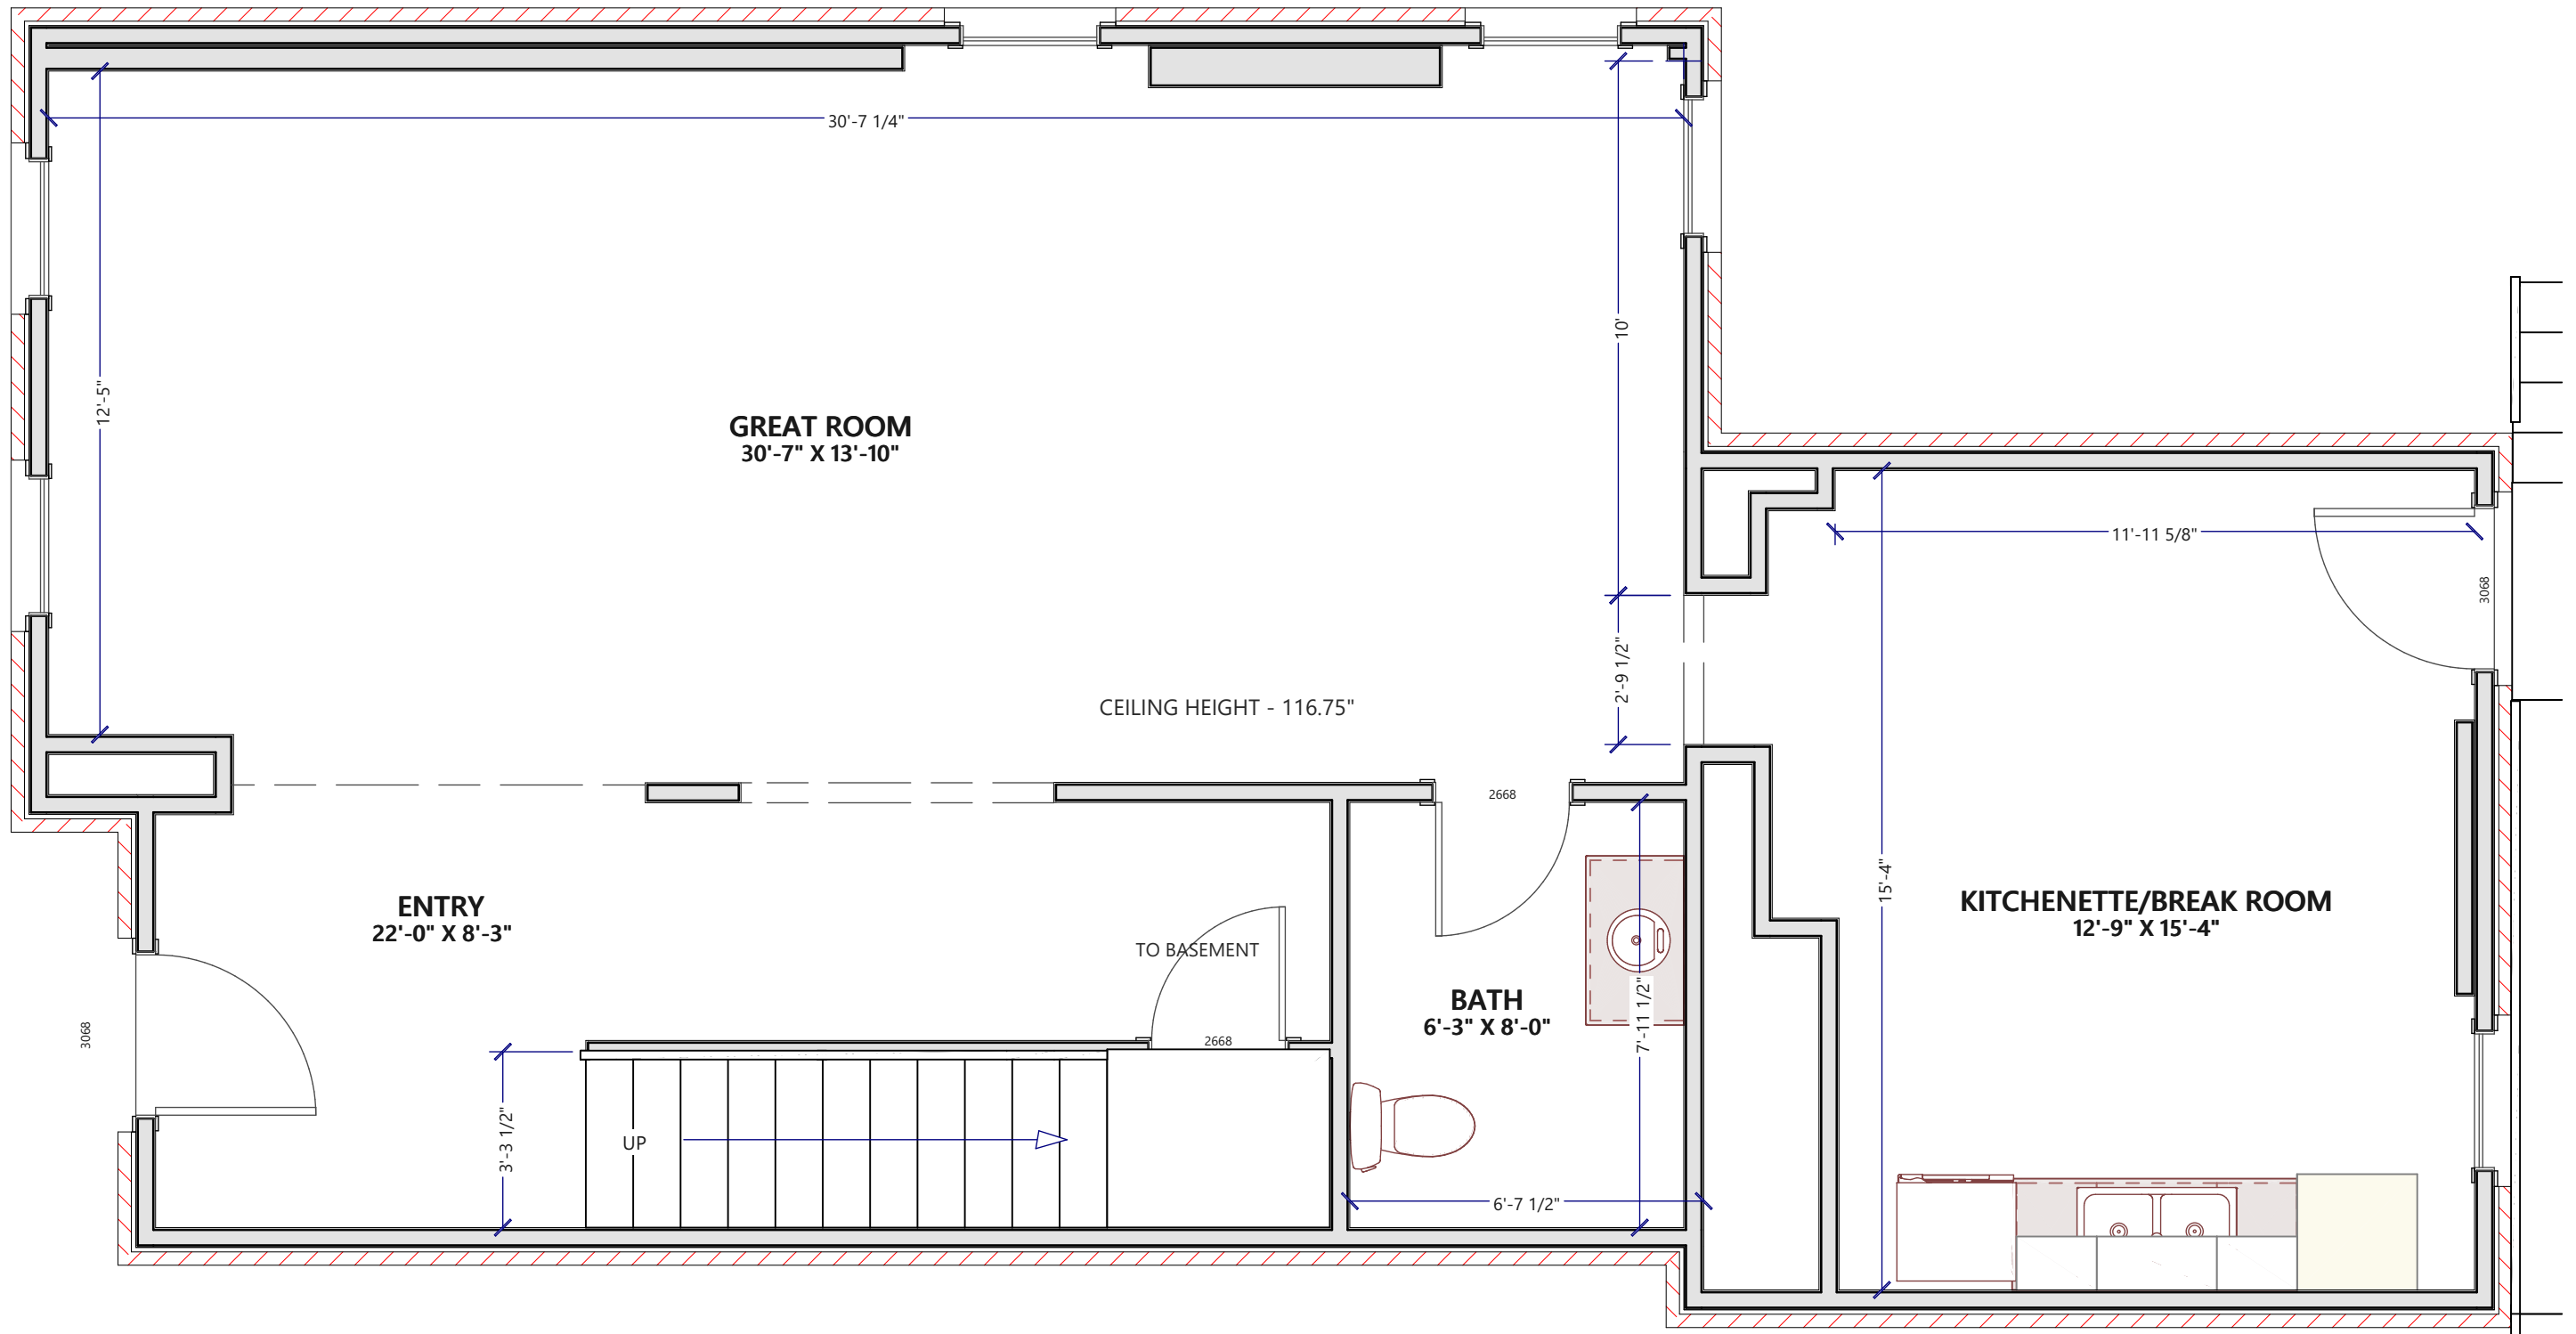

PAGE #	DESCRIPTION
S1	INDEX NOTES
S2	SITE PLAN VIEW
S3	EXISTING CONDITIONS - 1ST FLOOR
S4	EXISTING CONDITIONS - 2ND FLOOR

SHEET NUMBER

S1

REVISION #:

SHEET INDEX | NOTES

DATE: 5/10/2021

DRAWN BY: Dustin Kubasek

871 S. High St.
Columbus, OH 43206

KITCHEN
KITCHEN
"Make Yourself at Home"

"LET US CREATE YOUR ESCAPE"

EXISTING 1ST FLOOR

SCALE: 5/16" = 1'

SHEET NUMBER

S3

REVISION #:

**EXISTING CONDITIONS
FIRST FLOOR**

DRAWN BY: Dustin Kubasek DATE: 5/10/2021

871 S. High St.
Columbus, OH 43206

**KITCHEN
KITCHEN
KITCHEN**
"Make Yourself at Home"
BY KITCHEN ESCAPE
"LET US CREATE YOUR ESCAPE"

EXISTING 2ND FLOOR

SCALE: 9/32" = 1'

SHEET NUMBER

S4

REVISION #:

**EXISTING CONDITIONS
SECOND FLOOR**

DRAWN BY: Dustin Kubasek DATE: 5/10/2021

871 S. High St.
Columbus, OH 43206