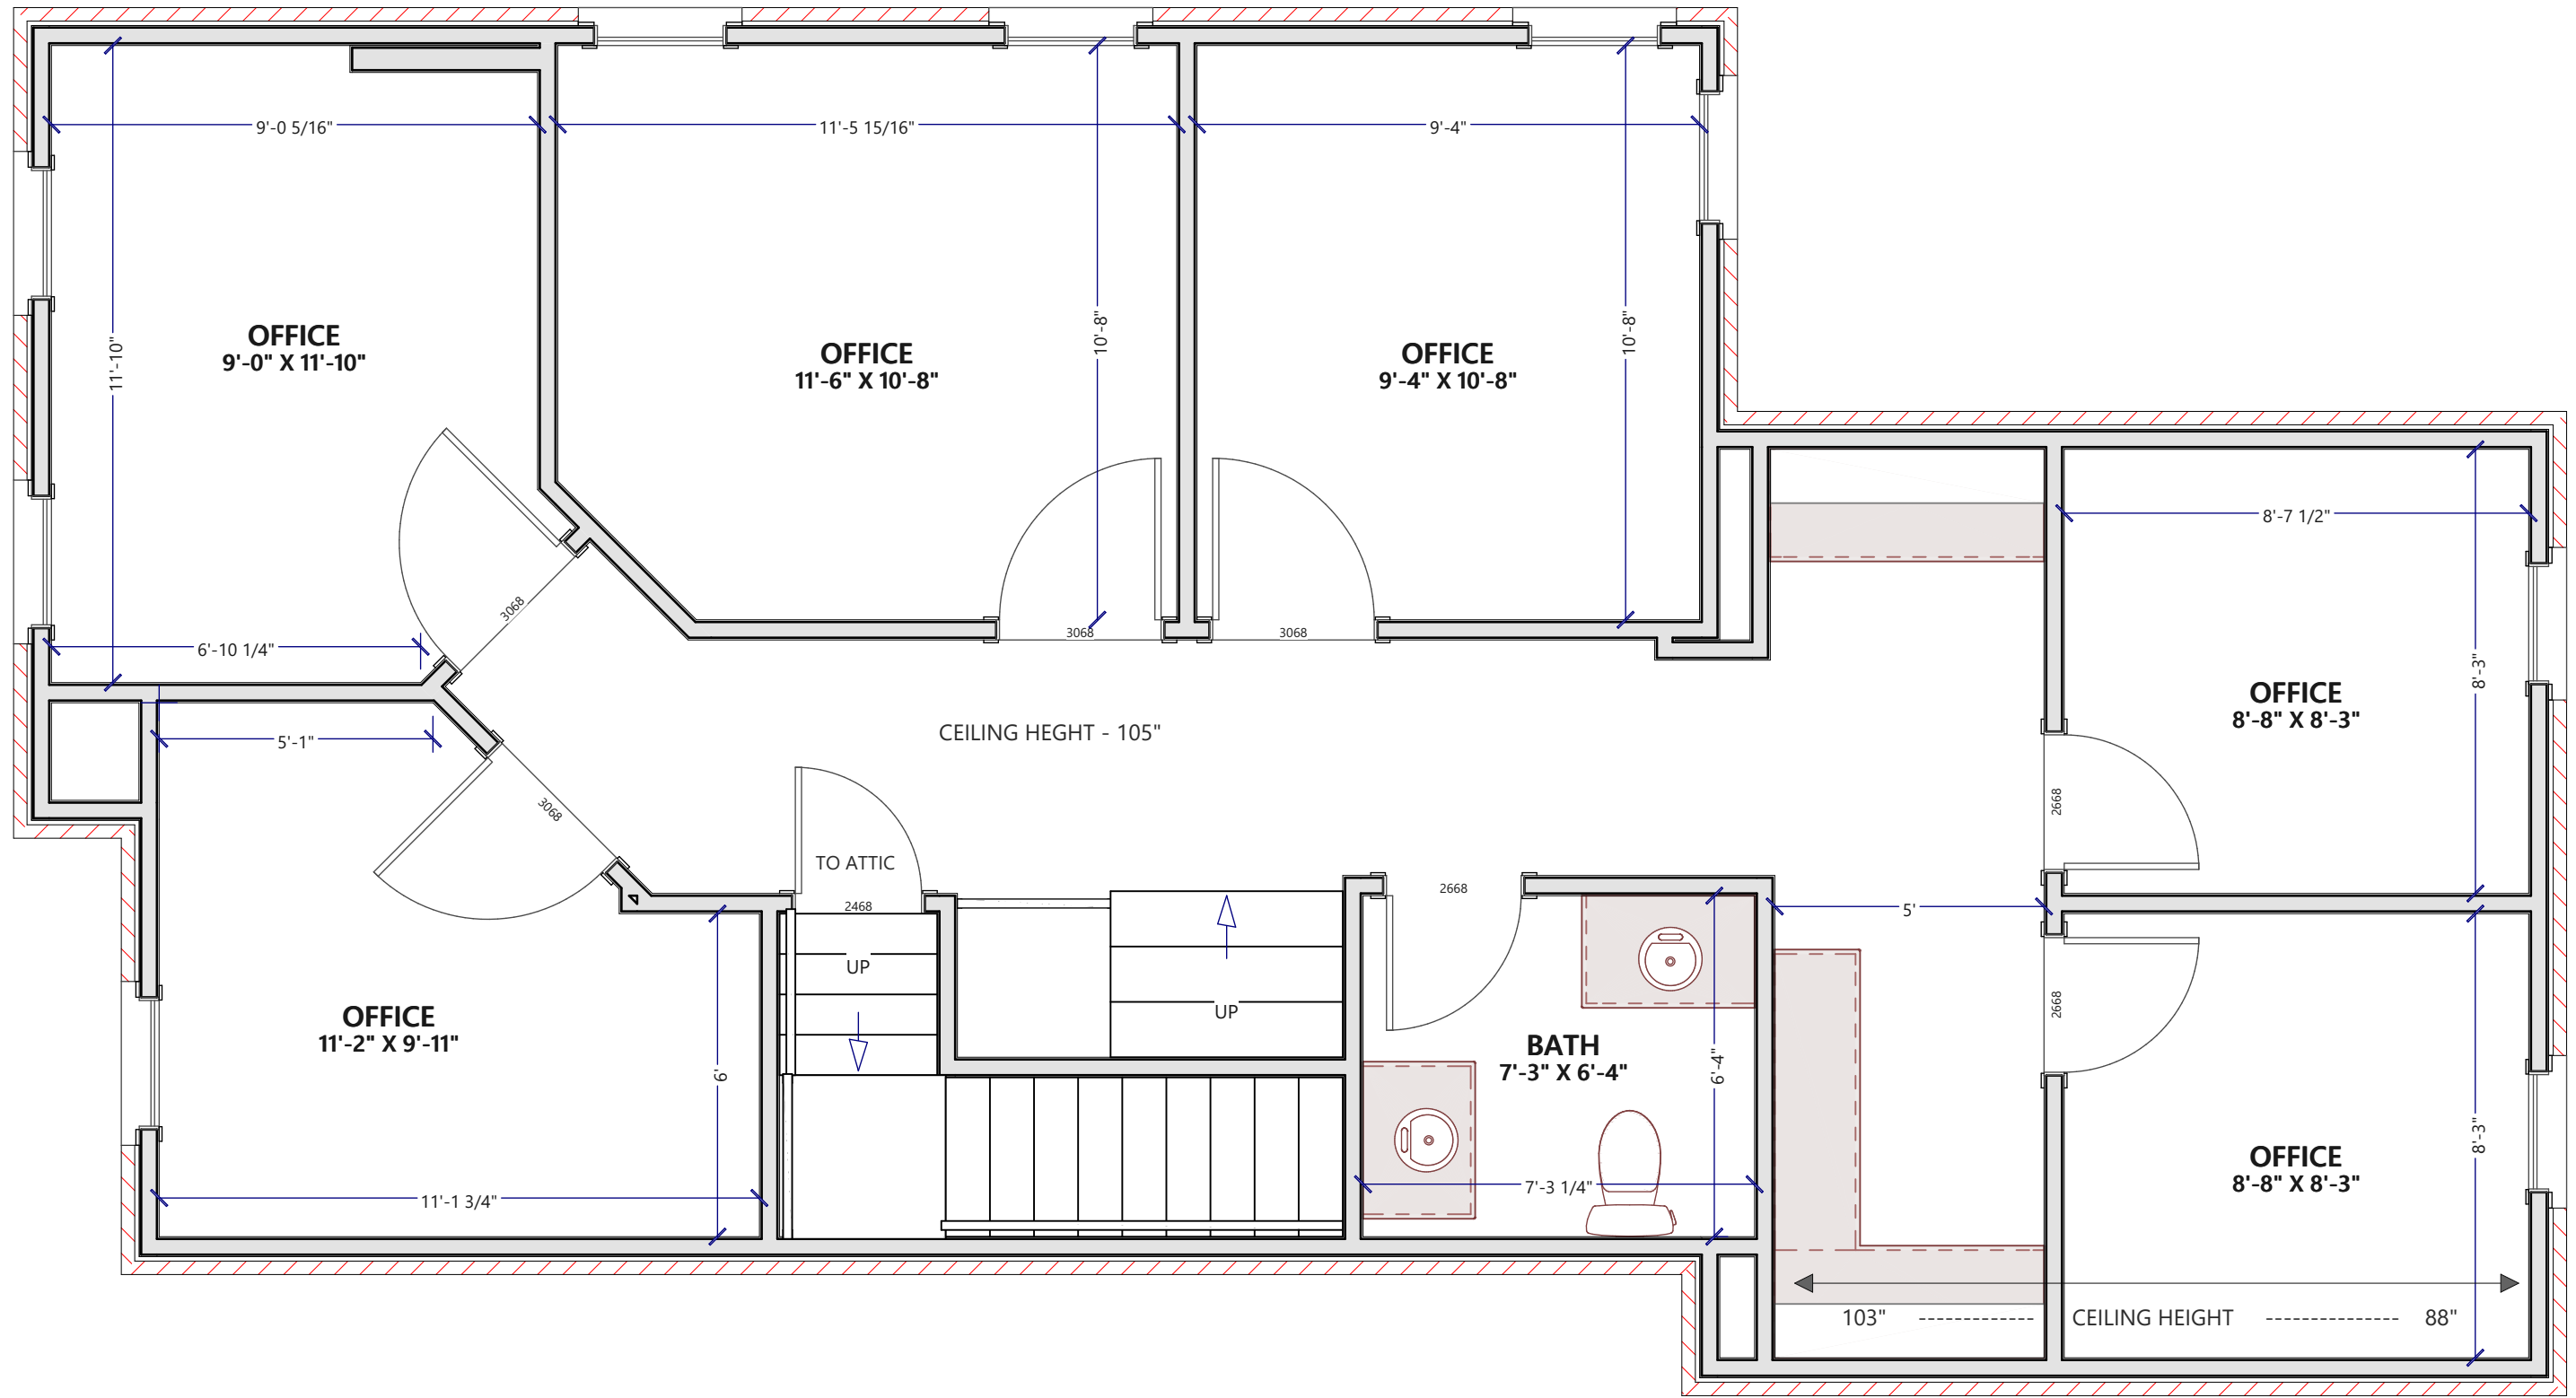

871 S. High St.
Columbus, OH 43206

KITCHEN
KITCHEN
"Make Yourself at Home"

"LET US CREATE YOUR ESCAPE"

EXISTING 1ST FLOOR

SCALE: 5/16" = 1'

SHEET NUMBER

S3

REVISION #:

**EXISTING CONDITIONS
FIRST FLOOR**

DRAWN BY: Dustin Kubasek DATE: 5/10/2021

871 S. High St.
Columbus, OH 43206

**KITCHEN
KITCHEN
KITCHEN**
"Make Yourself at Home"
BY KITCHEN ESCAPE
"LET US CREATE YOUR ESCAPE"

EXISTING 2ND FLOOR

SCALE: 9/32" = 1'

SHEET NUMBER

S4

REVISION #:

**EXISTING CONDITIONS
SECOND FLOOR**

DRAWN BY: Dustin Kubasek DATE: 5/10/2021

871 S. High St.
Columbus, OH 43206