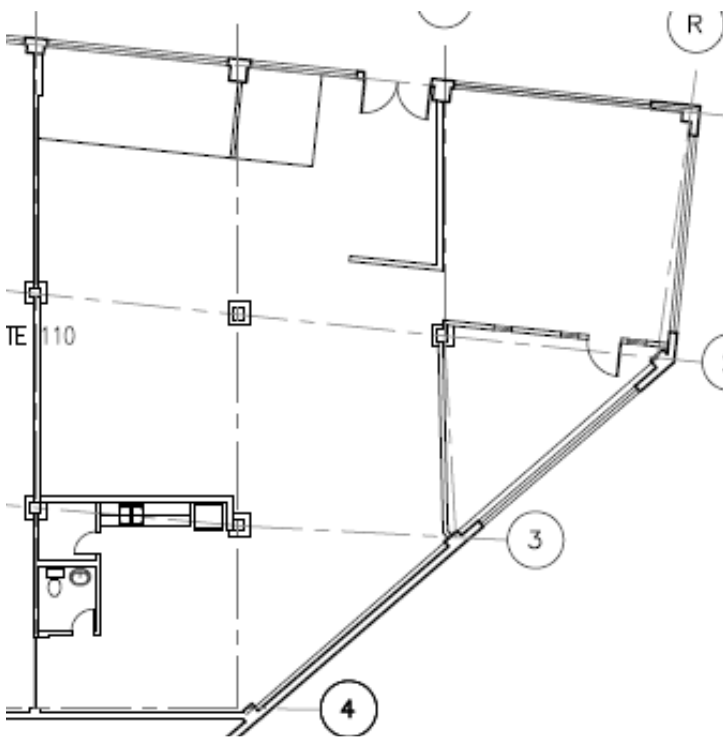

SUITE M105

SQ. FEET:
3,000

Street level warehouse style space with high ceilings, easy loading access, large double doors, kitchenette, private bathroom, and concrete floors. Great for a variety of uses.