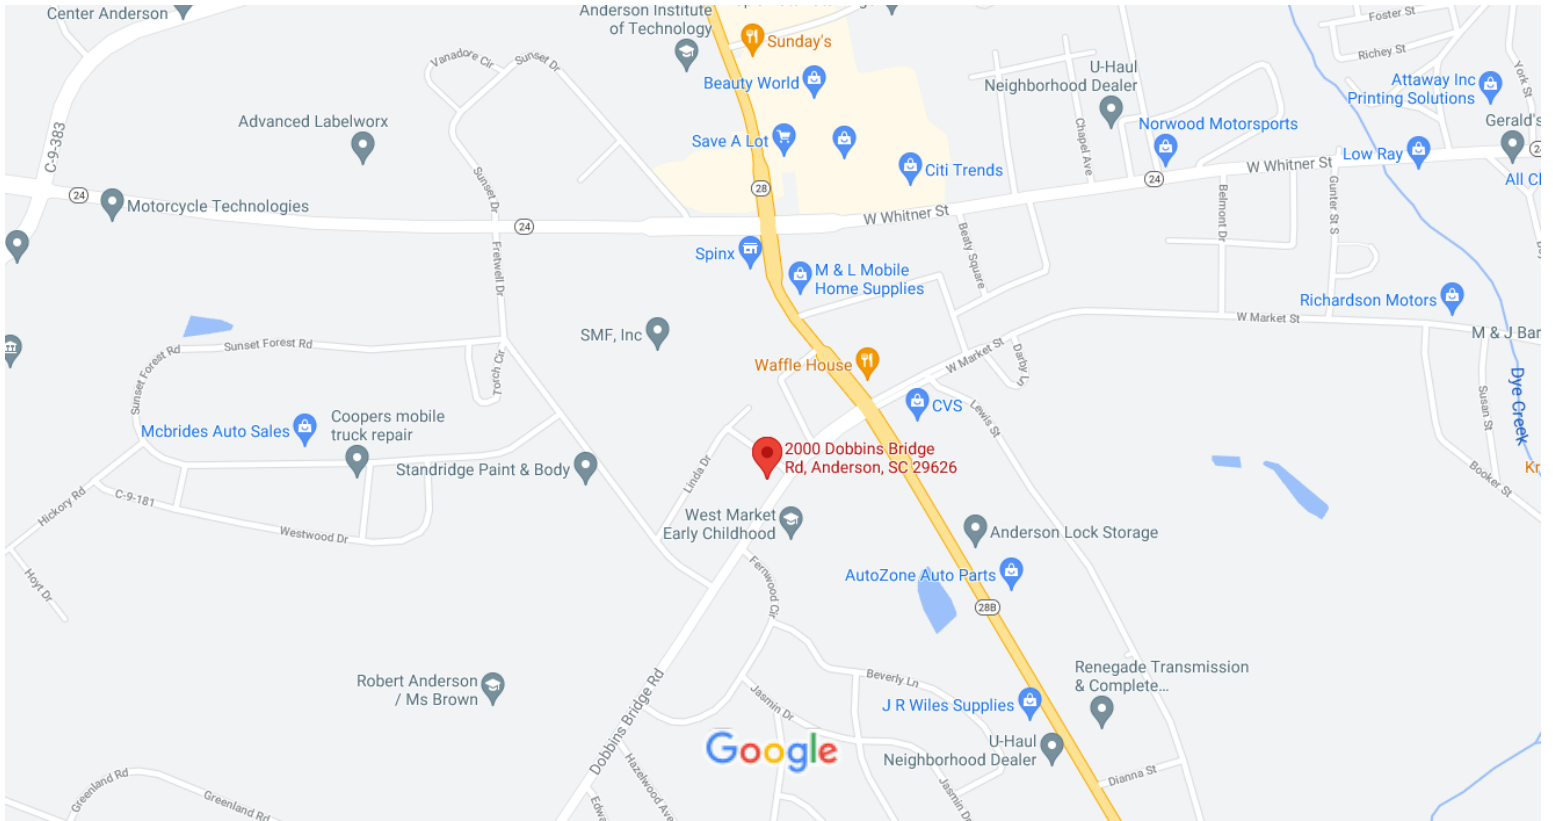

# Google Maps 2000 Dobbins Bridge Rd

Map data ©2021 500 ft