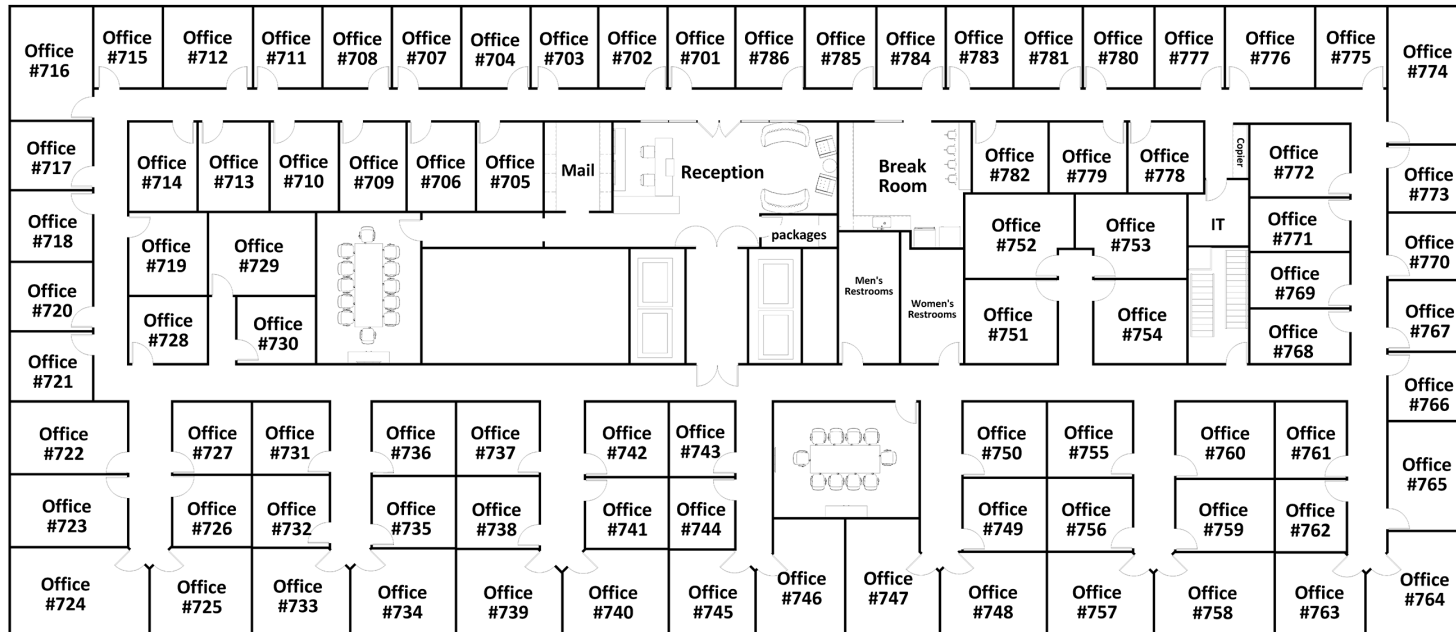

PALISADES CENTRAL I

ExecutiveWorkspace.com

2425 N. Central Expressway
Suite 700
Richardson, TX 75080

972-752-1888
office@executiveworkspace.com

Accessible Highways

- George Bush Turnpike
- Central Expressway (75)