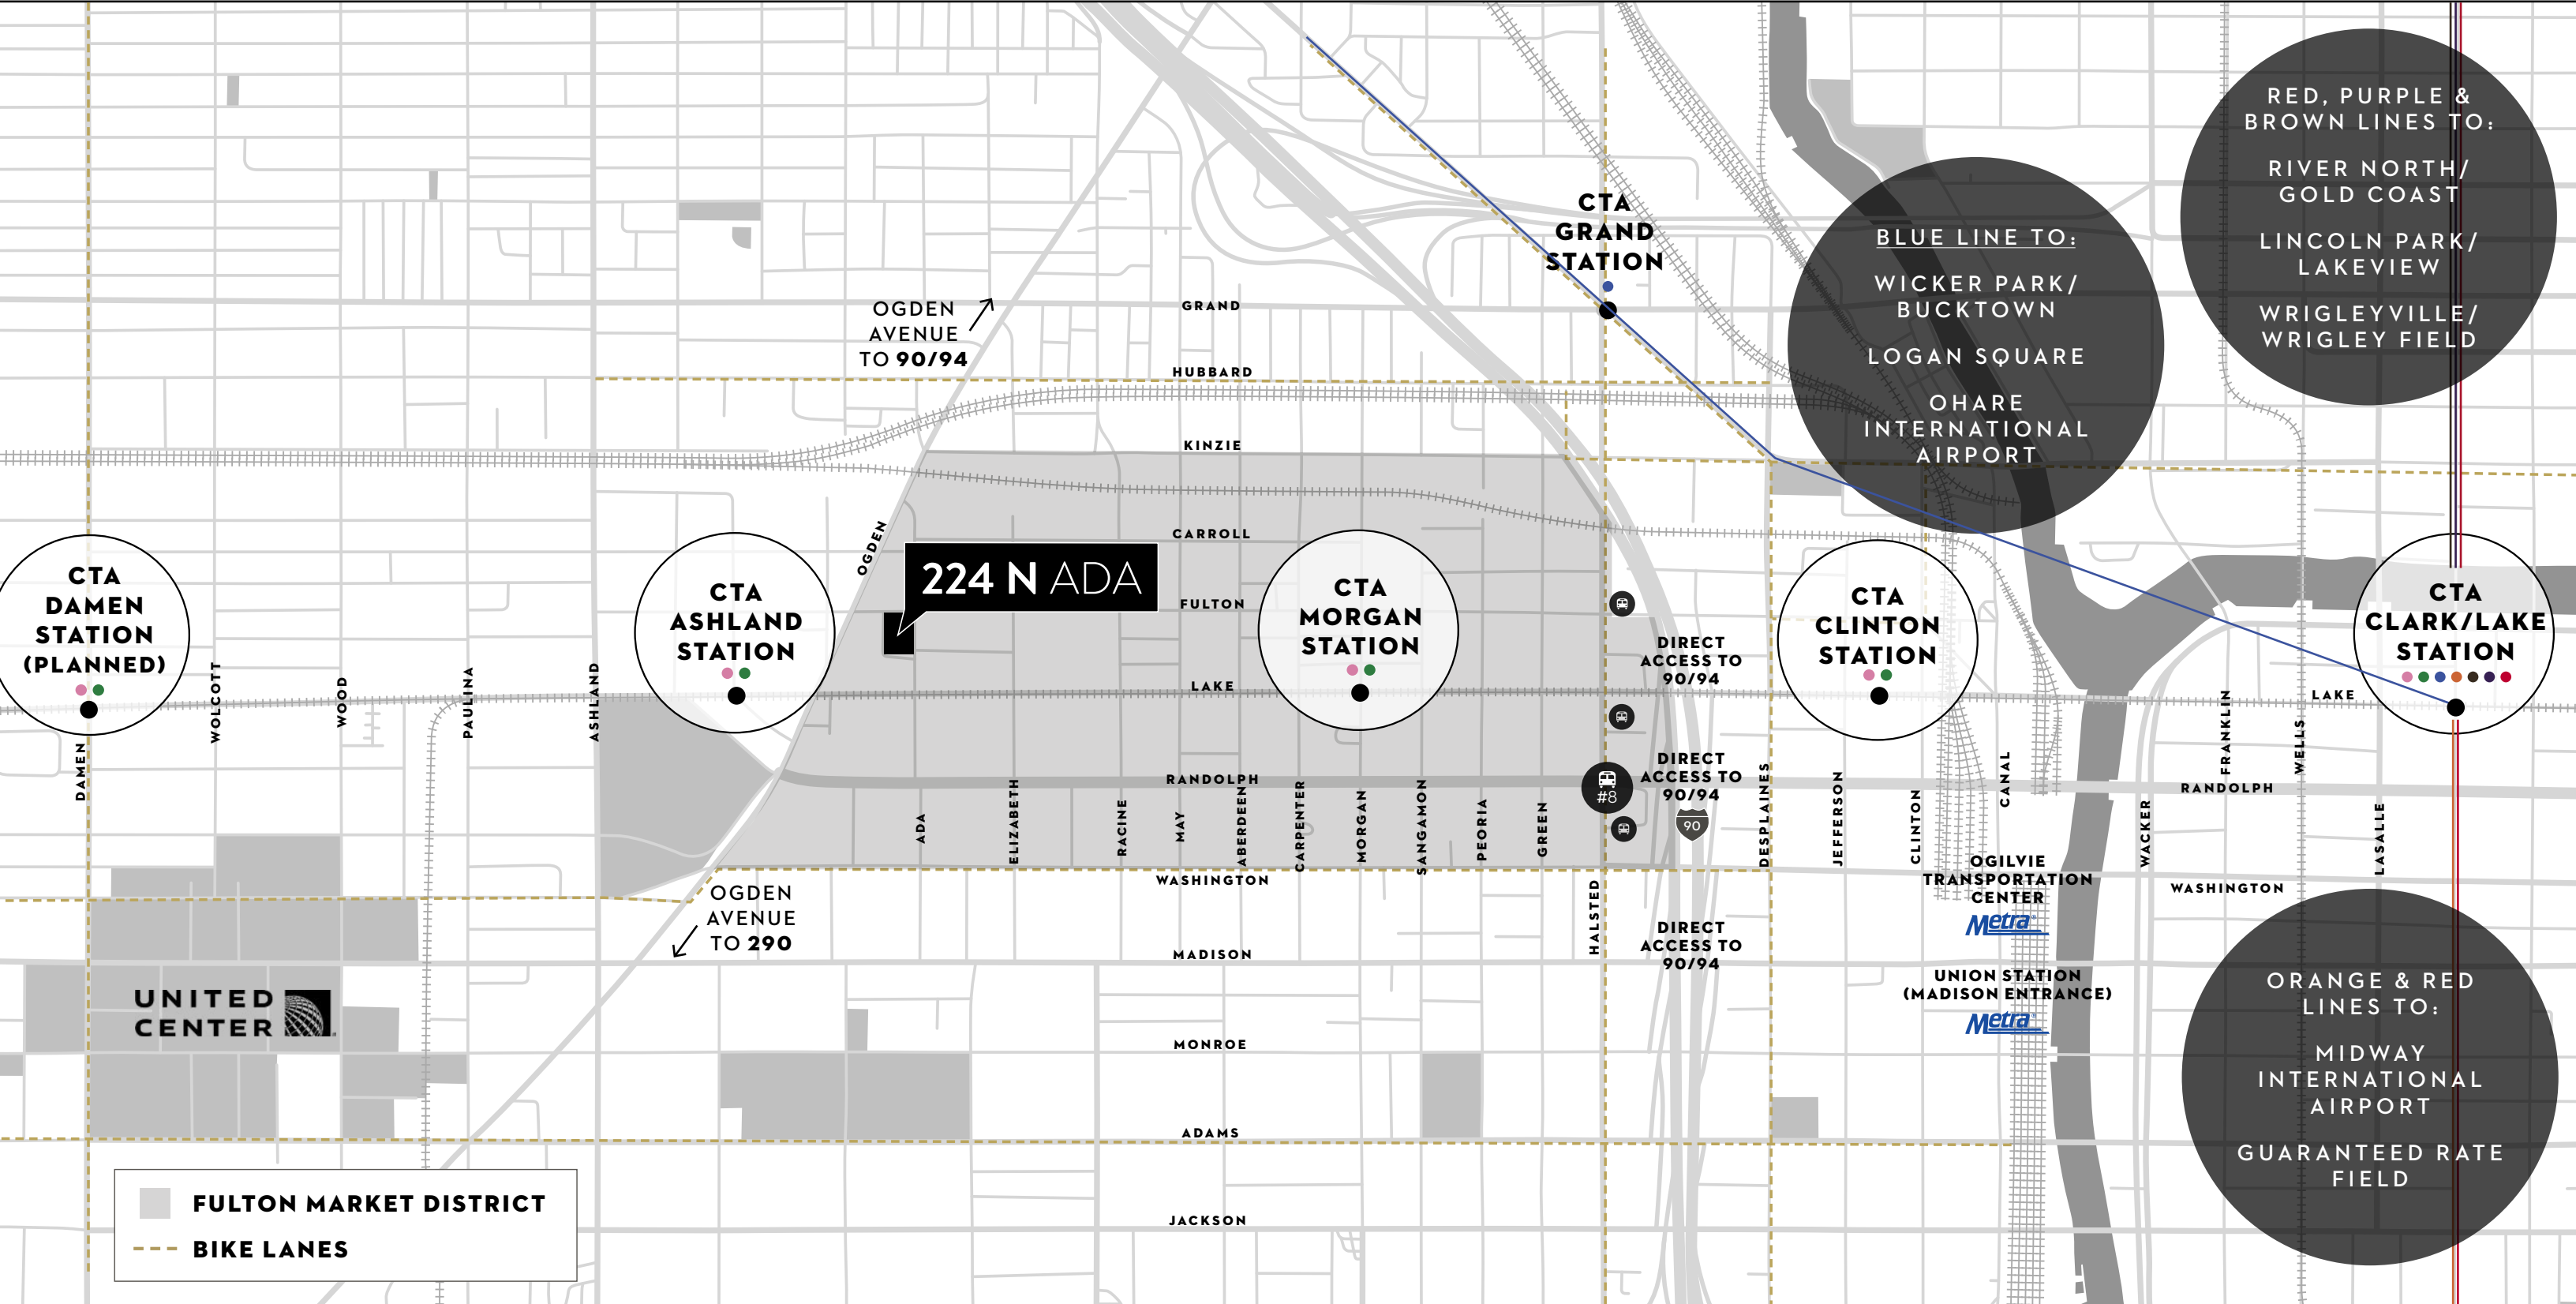

224 ADA

Shapack

TRANSPORTATION + ACCESS

FLOOR PLAN

FULTON MARKET COTENANCY

FULTON MARKET COTENANCY - BY INDUSTRY

TECHNOLOGY

Google glassdoor®
Uber sandbox
servicenow™

DESIGN + BUILD

Knoll Leopardo
SKENDER CONSTRUCTION THE AZEK COMPANY
HermanMiller

LOGISTICS

ShipBob
MoLo

COWORKING

wework THE WING
convene SPACES.
INDUSTRIOUS

CONSUMER BRANDS

dyson McDonald's Mondelez International
The Coca-Cola Company SRAM®
AspenDental VITAL PROTEINS™

PROFESSIONAL SERVICES

CHICAGO BEYOND BLACKEDGE CAPITAL
S2G VENTURES SEED 2 GROWTH WPP
EY Building a better working world REVOLUTION THE TIMES

EXISTING EXTERIOR

N. ADA ST.

W. FULTON ST.

EXISTING
INTERIOR