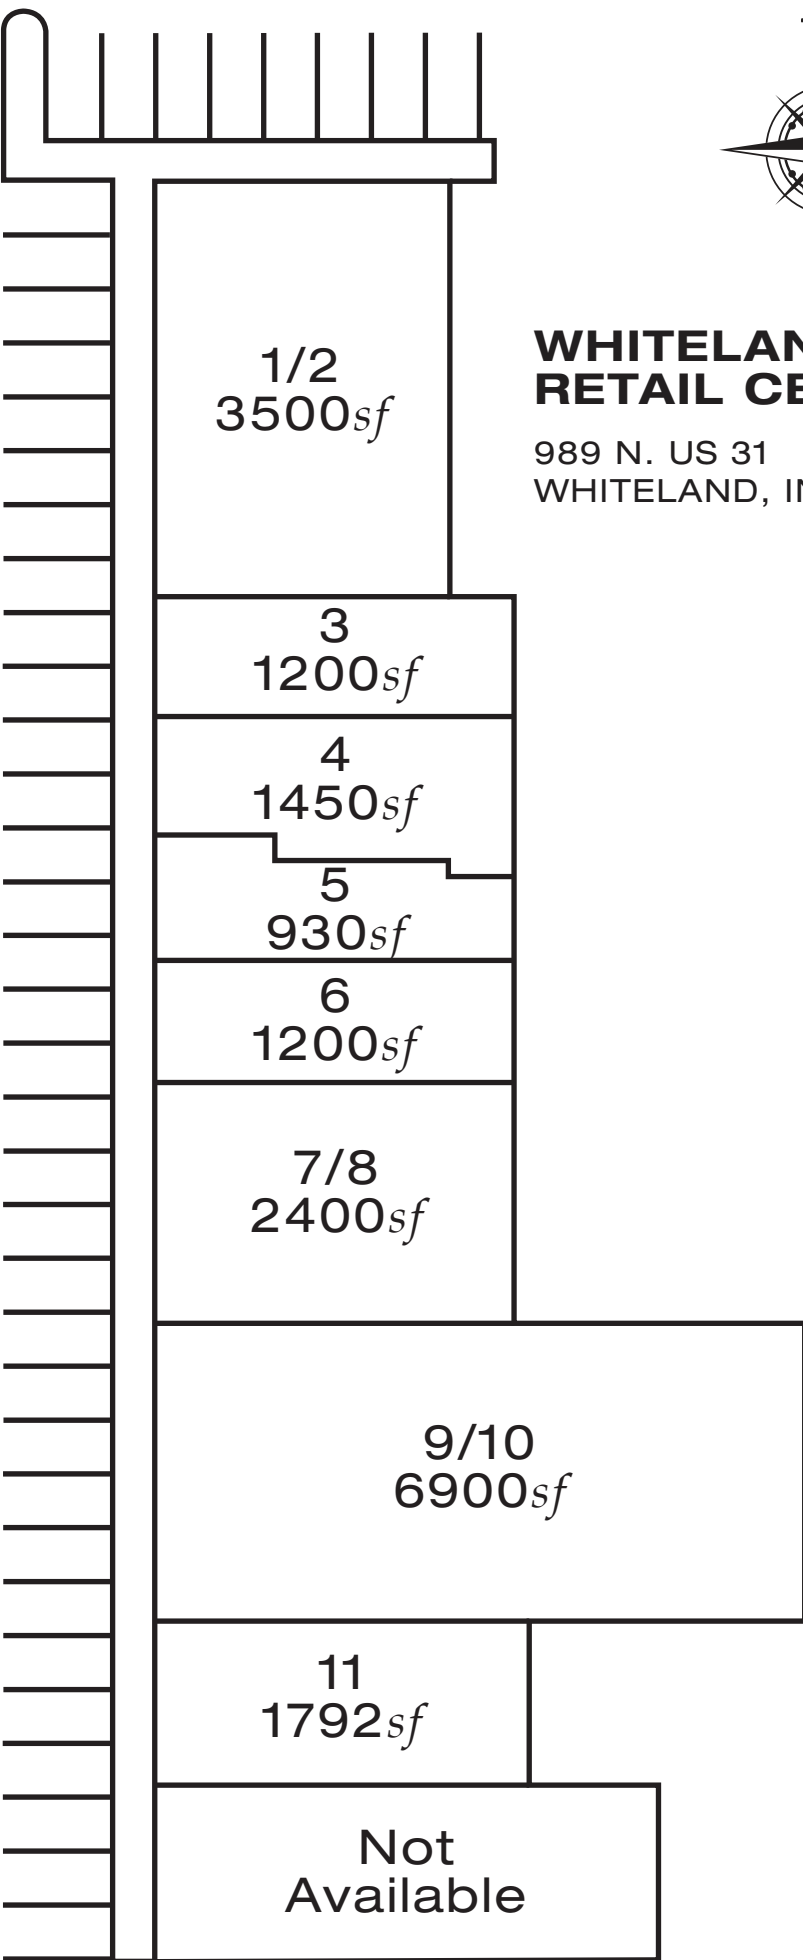

TRACY ROAD

US 31 SOUTH

**WHITELAND
RETAIL CENTER**

989 N. US 31
WHITELAND, IN 46184