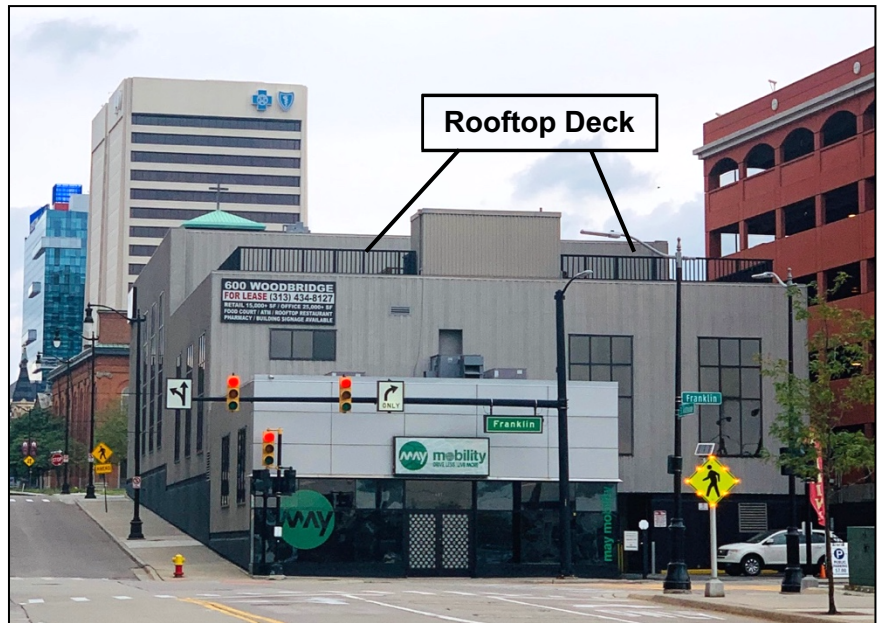

Detroit Riverfront Restaurant Space With Rooftop Deck

Locate your restaurant on the Detroit Riverfront with spectacular views of the Detroit River, the City of Detroit and Canada from the rooftop deck!

LANDMARK LOCATION

- Riverfront district is the premiere destination for entertainment, recreation and work
- Third floor restaurant space (6K SF) plus rooftop deck (4K SF)
- Great location for restaurant/ bar/lounge concept with both indoor and outdoor (rooftop) seating options
- Interior features windows surrounding the floor with amazing city & river views
- Dedicated entrance & building signage
- Rooftop option for all seasons
- Ample parking available
- Fiber internet connection available
- Walkability Score of 76/Transit Score of 70/Bike Score of 72
- Customizable space with natural light
- 24/7 Security / Surveillance
- On-site property management

Detroit Riverfront Restaurant Space With Rooftop Deck

5,950 SF

① Level 3
 1/8" = 1'-0"

600 Woodbridge

Level 3

Scale 1/8" = 1'-0"

Detroit Riverfront Restaurant Space With Rooftop Deck