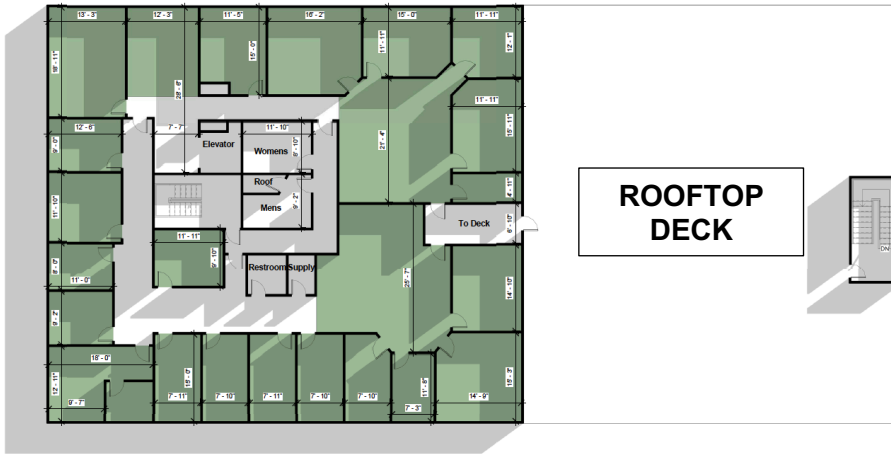

Detroit Riverfront Restaurant Space With Rooftop Deck

Locate your restaurant on the Detroit Riverfront with spectacular views of the Detroit River, the City of Detroit and Canada from the rooftop deck!

LANDMARK LOCATION

- Riverfront district is the premiere destination for entertainment, recreation and work
- Third floor restaurant space (6K SF) plus rooftop deck (4K SF)
- Great location for restaurant/ bar/lounge concept with both indoor and outdoor (rooftop) seating options
- Interior features windows surrounding the floor with amazing city & river views
- Dedicated entrance & building signage
- Rooftop option for all seasons
- Ample parking available
- Fiber internet connection available
- Walkability Score of 76/Transit Score of 70/Bike Score of 72
- Customizable space with natural light
- 24/7 Security / Surveillance
- On-site property management

Detroit Riverfront Restaurant Space With Rooftop Deck

5,950 SF

① Level 3
 1/8" = 1'-0"

600 Woodbridge

Level 3

Scale 1/8" = 1'-0"

Detroit Riverfront Restaurant Space With Rooftop Deck