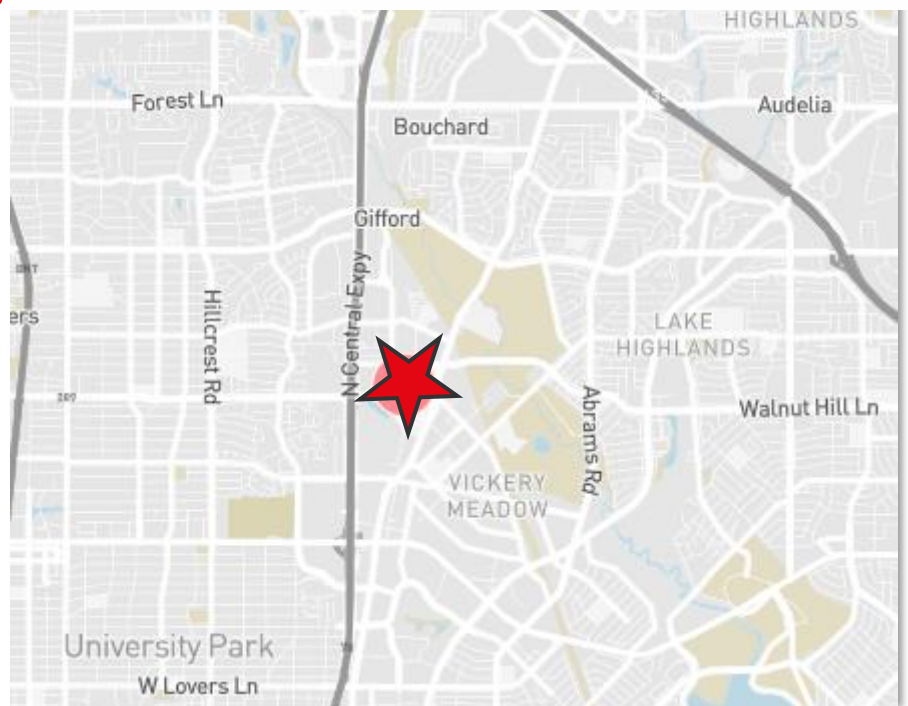

For Sublease

Suite 224: 7,981 RSF

For Sublease

Suite 224: 7,981 RSF

All dimension are approximate