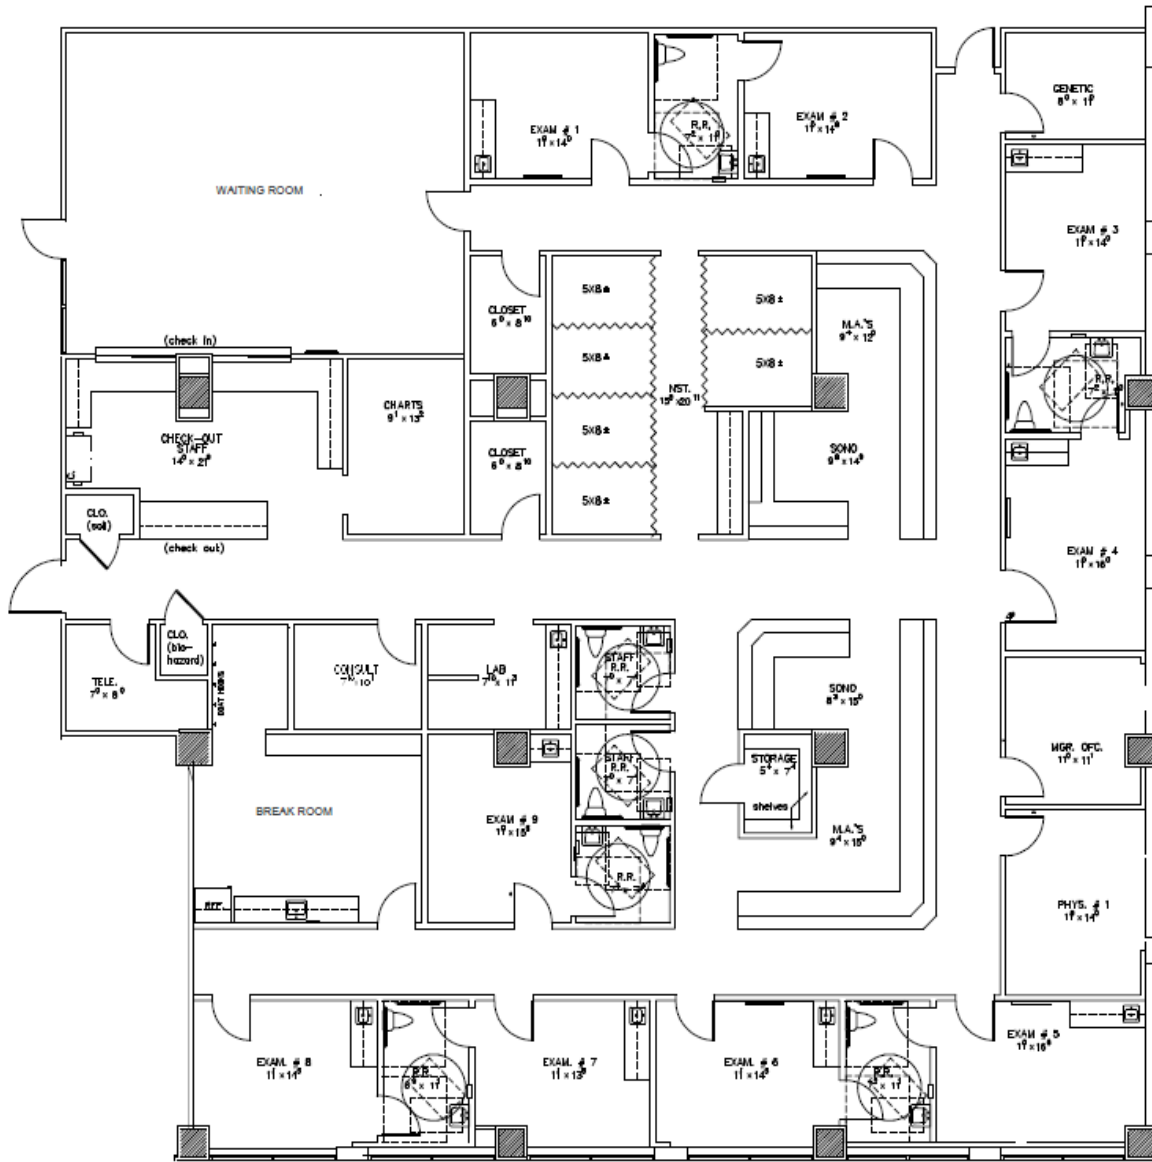

Angela Barber

Associate

+1 713 425 1864

angela.barber@am.jll.com

SUITE 224 HIGHLIGHTS:

- 7,981 RSF
- On-campus at THR Dallas
- All new finishes
- 9 exam rooms
- 3 admin offices
- 7 restrooms
- 5 open work areas/admin
- Waiting room
- Break room
- **MOVE-IN READY**

For Sublease

Suite 224: 7,981 RSF

For Sublease

Suite 224: 7,981 RSF

All dimension are approximate