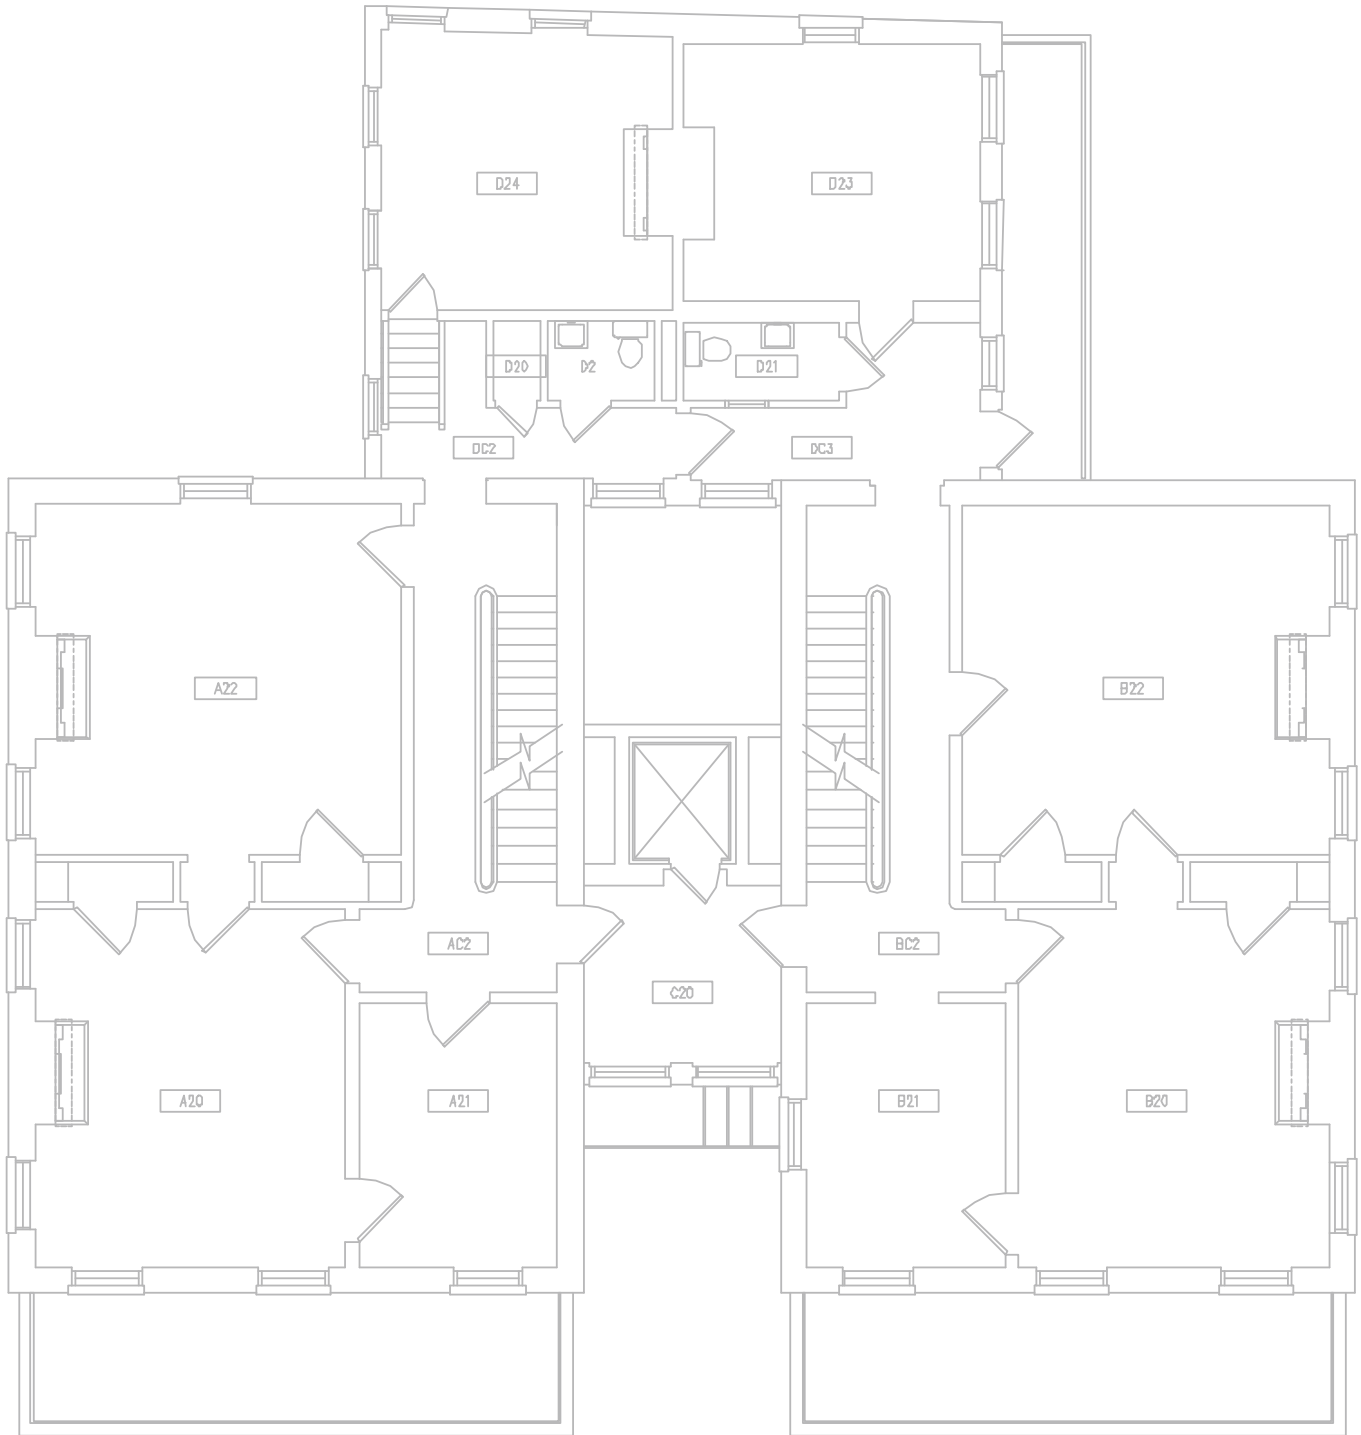

157-159 Conception Street
Hannah House
SIZE = 3,275 SQFT
(Includes Elevator Shaft)

2nd Floor - Floorplan