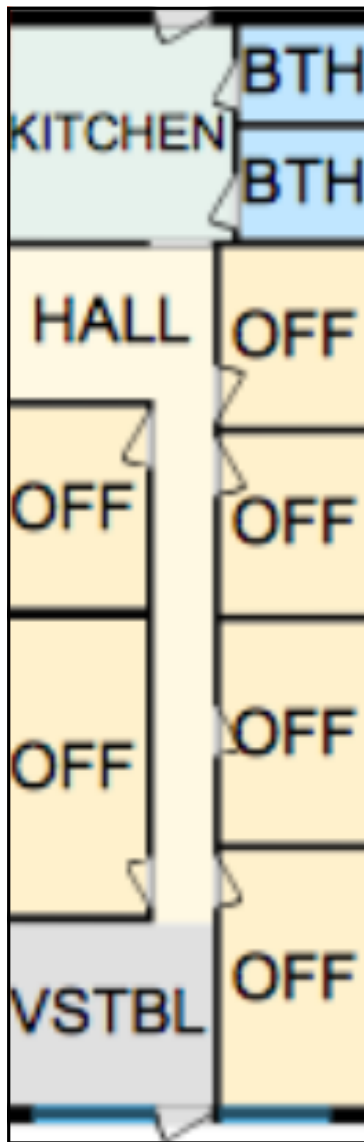

KINETIC VENTURE GROUP

FLOOR PLANS

SUITE 3

1,200 sqft.
6 Offices
Conference Room
Kitchen
2 bathrooms
Vestible

SUITE 19/20

2,400 sqft.
8-10 Offices
Conference Room
Kitchen
2 bathrooms
Reception Area

BOTH OPTIONS ARE AVAILABLE AT \$10/FT NNN