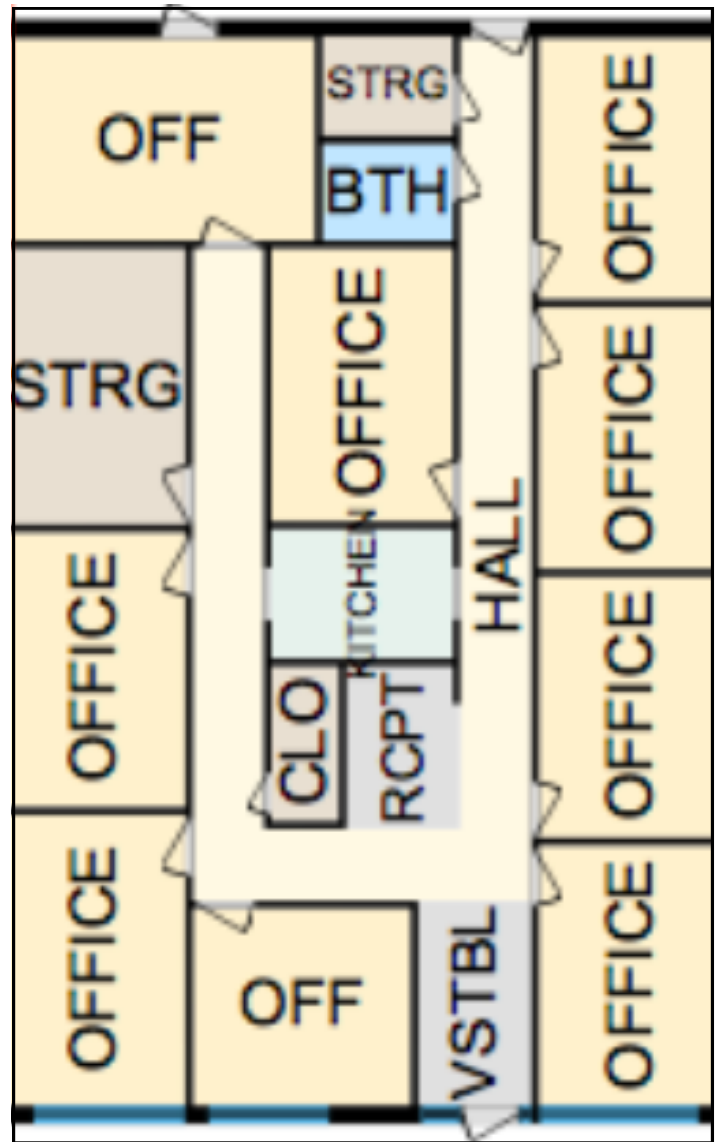

KINETIC VENTURE GROUP

FLOOR PLANS

SUITE 3

1,200 sqft.
6 Offices
Conference Room
Kitchen
2 bathrooms
Vestible

SUITE 19/20

2,400 sqft.
8-10 Offices
Conference Room
Kitchen
2 bathrooms
Reception Area

BOTH OPTIONS ARE AVAILABLE AT \$10/FT NNN