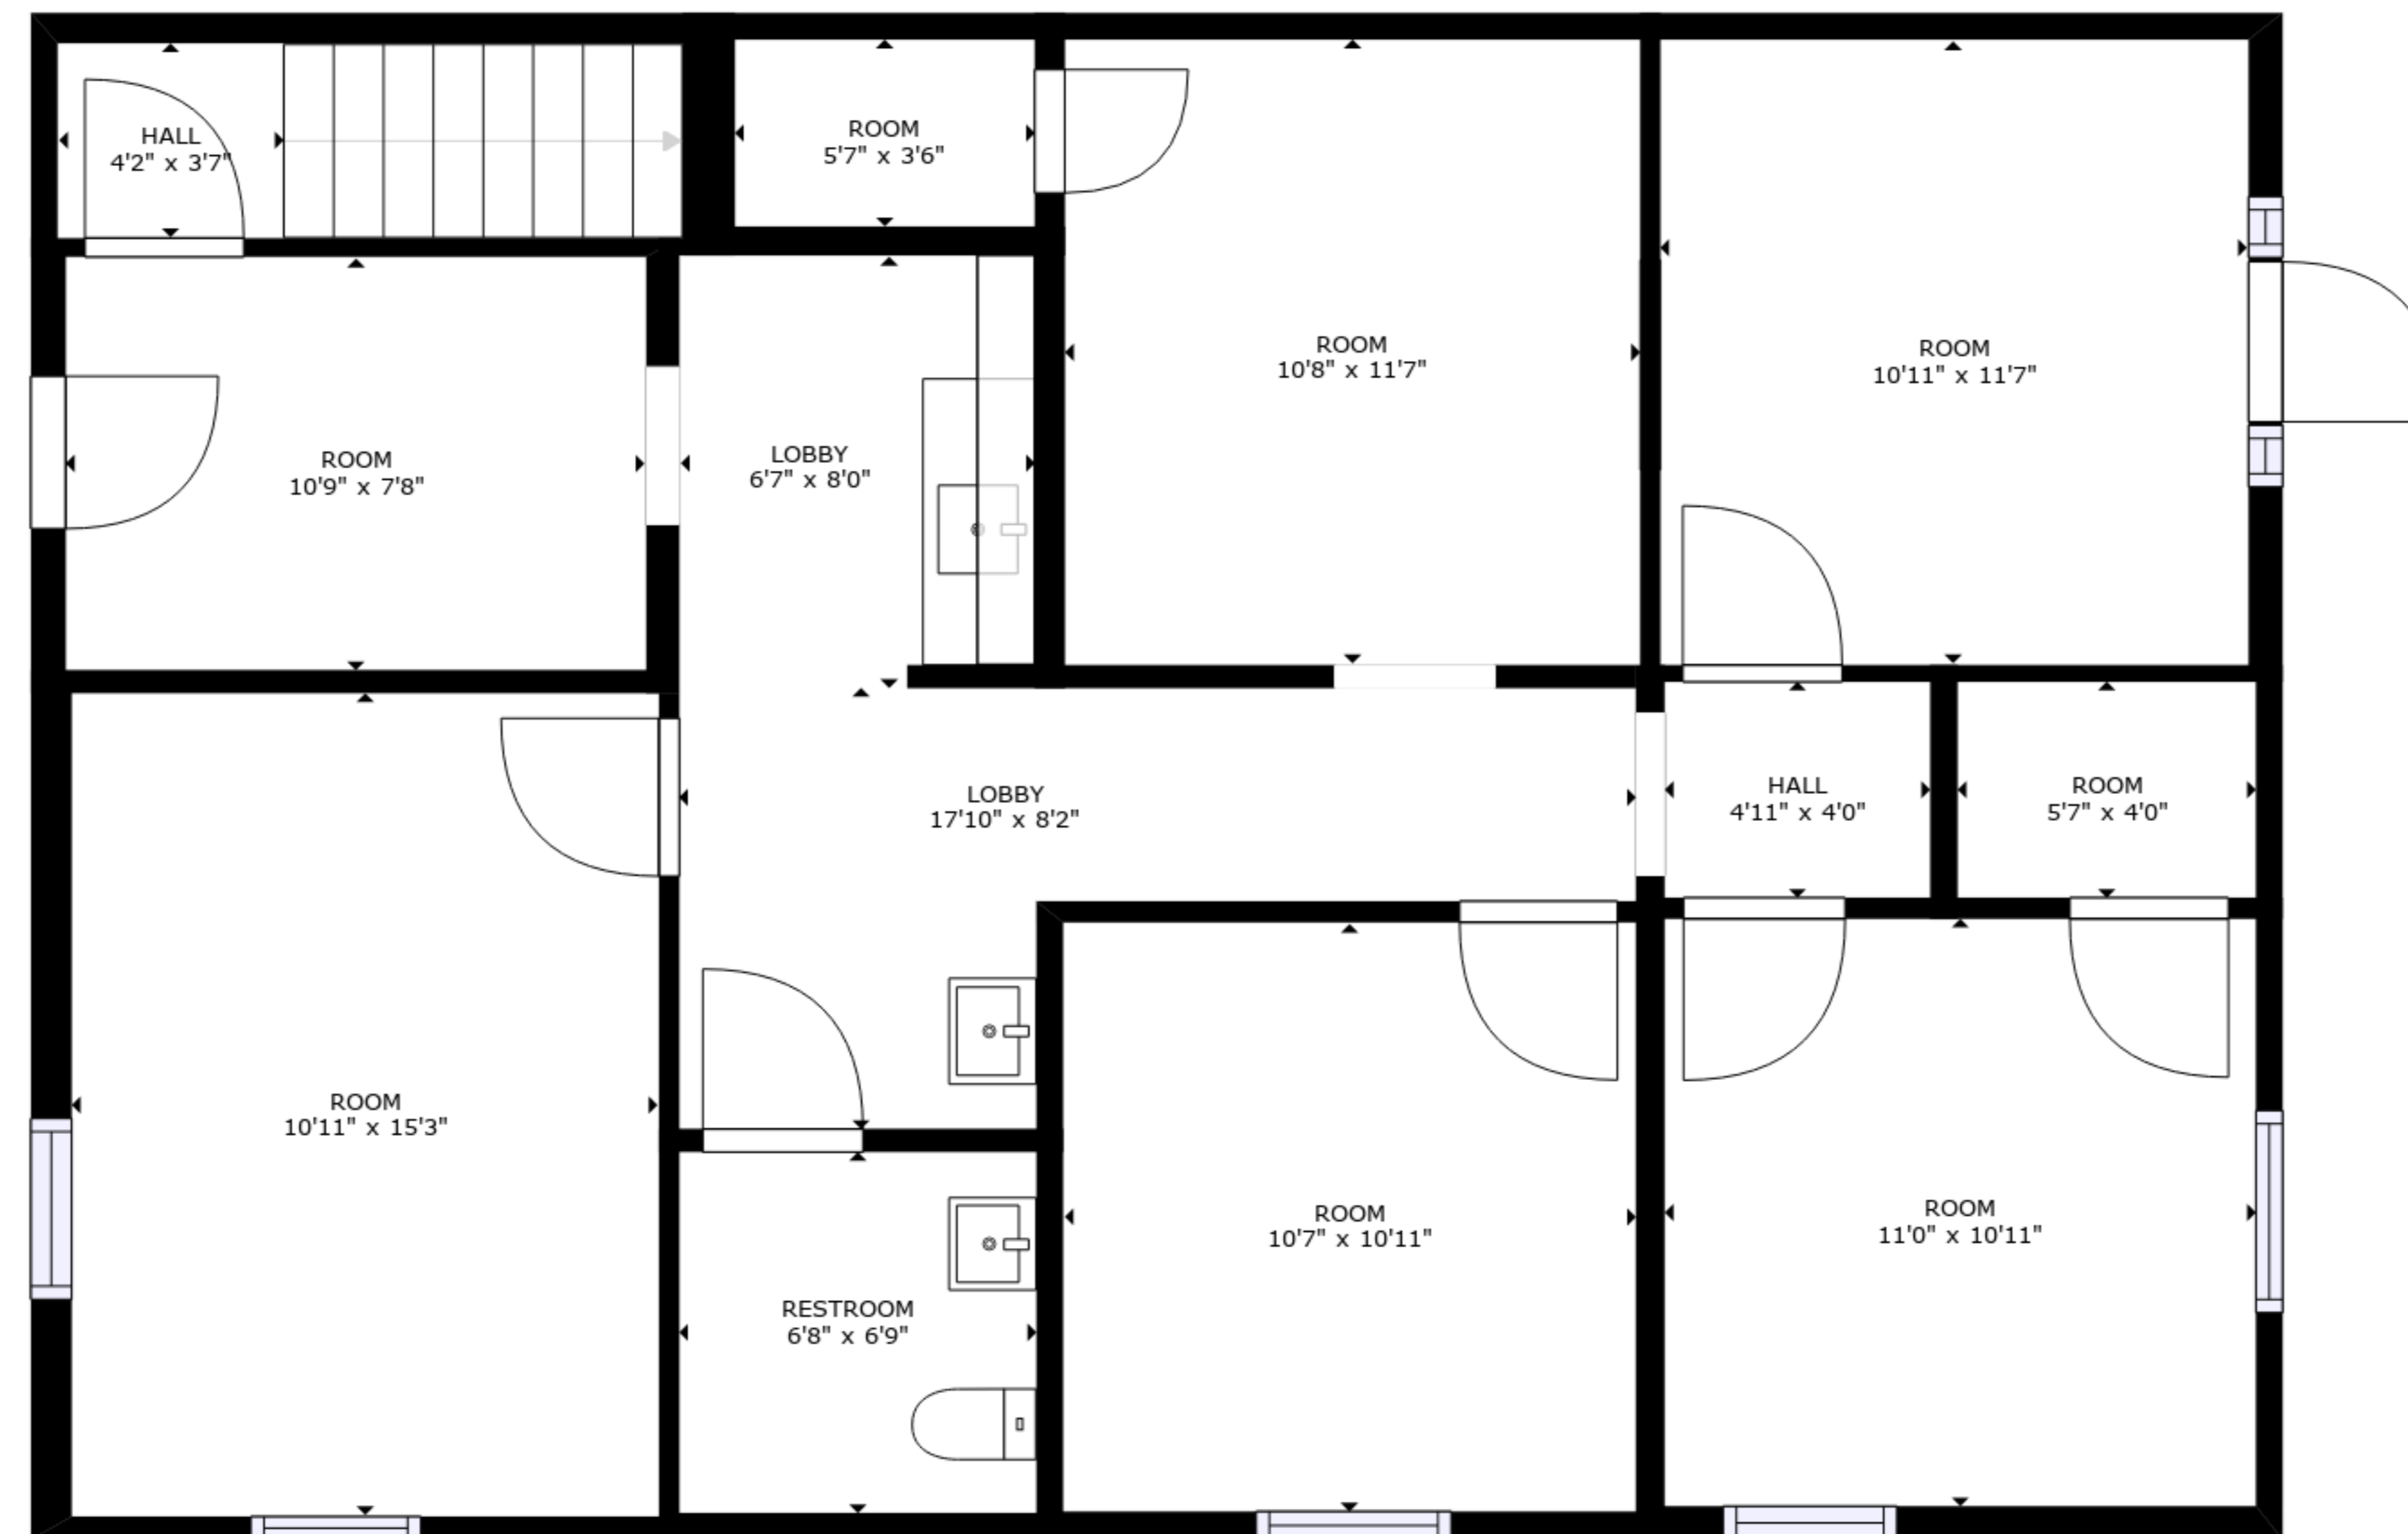

FLOOR 2

FLOOR 1

GROSS INTERNAL AREA
 FLOOR 1: 1112 sq. ft, FLOOR 2: 333 sq. ft
 TOTAL: 1444 sq. ft
 SIZES AND DIMENSIONS ARE APPROXIMATE, ACTUAL MAY VARY.