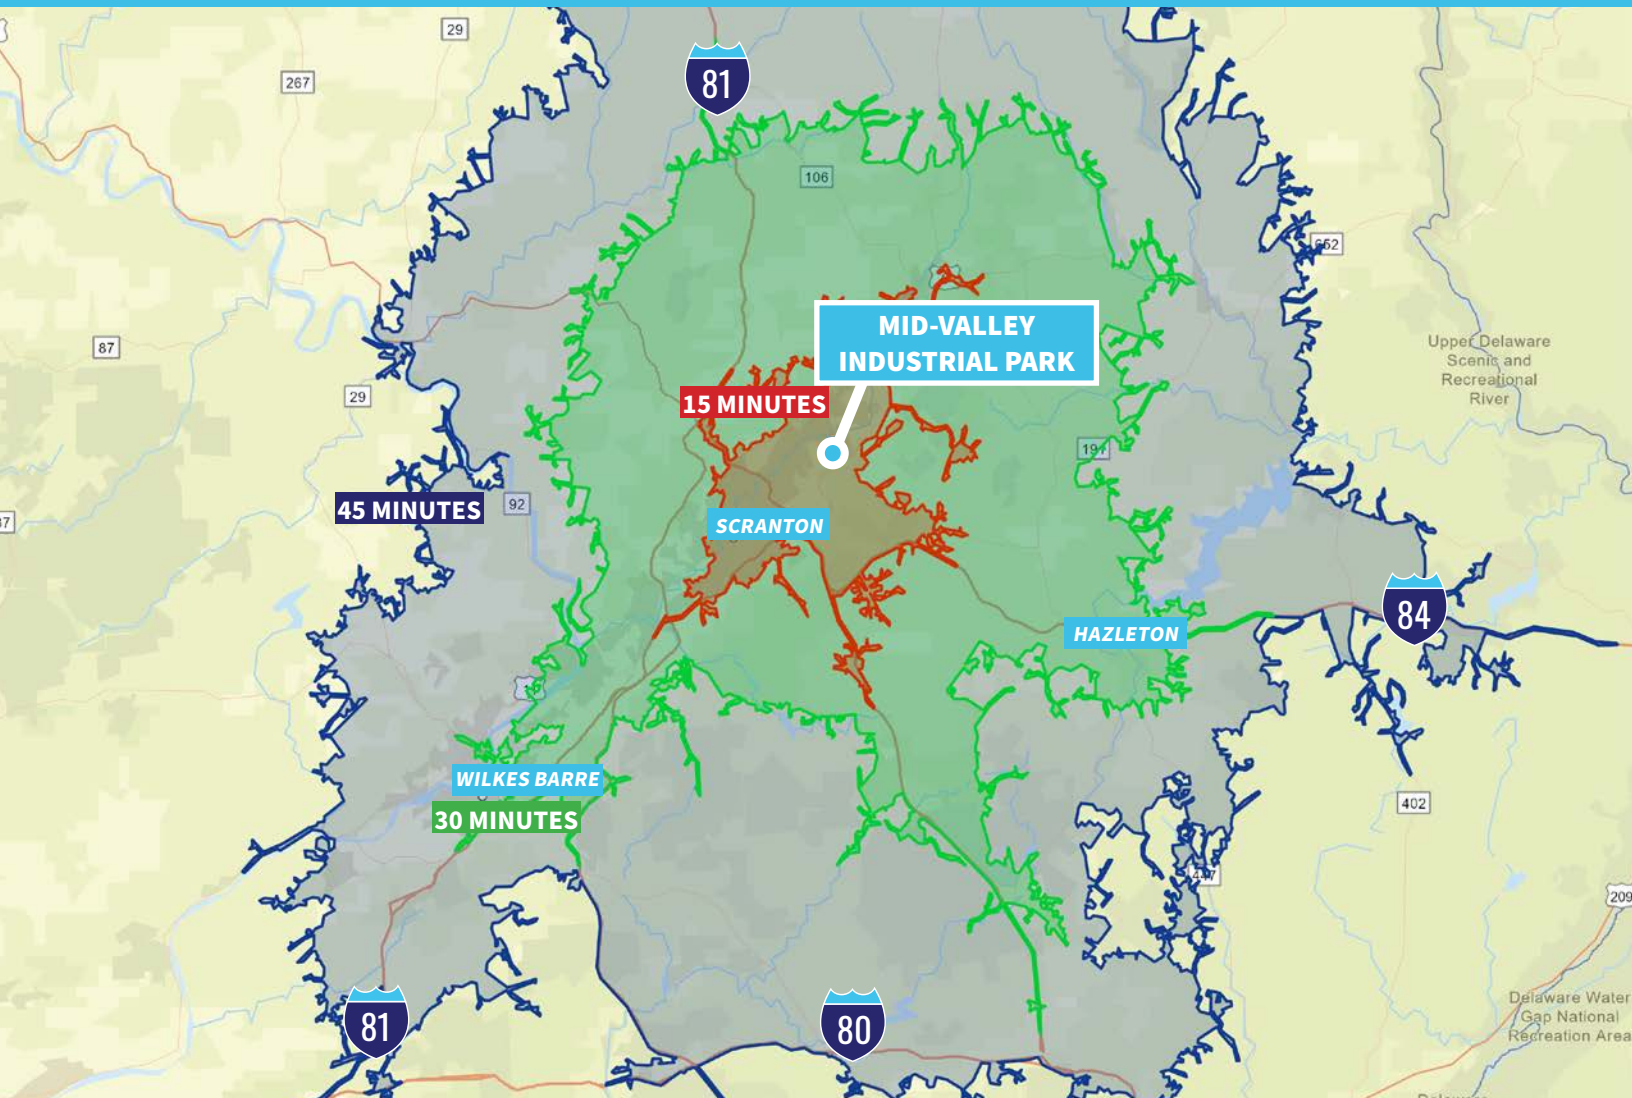

MID-VALLEY INDUSTRIAL PARK OLYPHANT, PA

DEMOGRAPHICS & INCOME COMPARISON PROFILE

2020 SUMMARY	15 MINUTES	30 MINUTES	45 MINUTES
POPULATION	114,288	296,491	558,781
HOUSEHOLDS	46,670	121,963	229,620
FAMILIES	27,085	75,347	143,694
AVERAGE HOUSEHOLD SIZE	2.32	2.33	2.35
OWNER OCCUPIED HOUSING UNITS	26,430	80,080	156,087
RENTER OCCUPIED HOUSING UNITS	20,240	41,883	73,533
MEDIAN AGE	41.6	44.6	44.8
MEDIAN HOUSEHOLD INCOME	\$48,726	\$53,230	\$53,954
AVERAGE HOUSEHOLD INCOME	\$62,452	\$70,142	\$71,301

SOURCE: ESRI