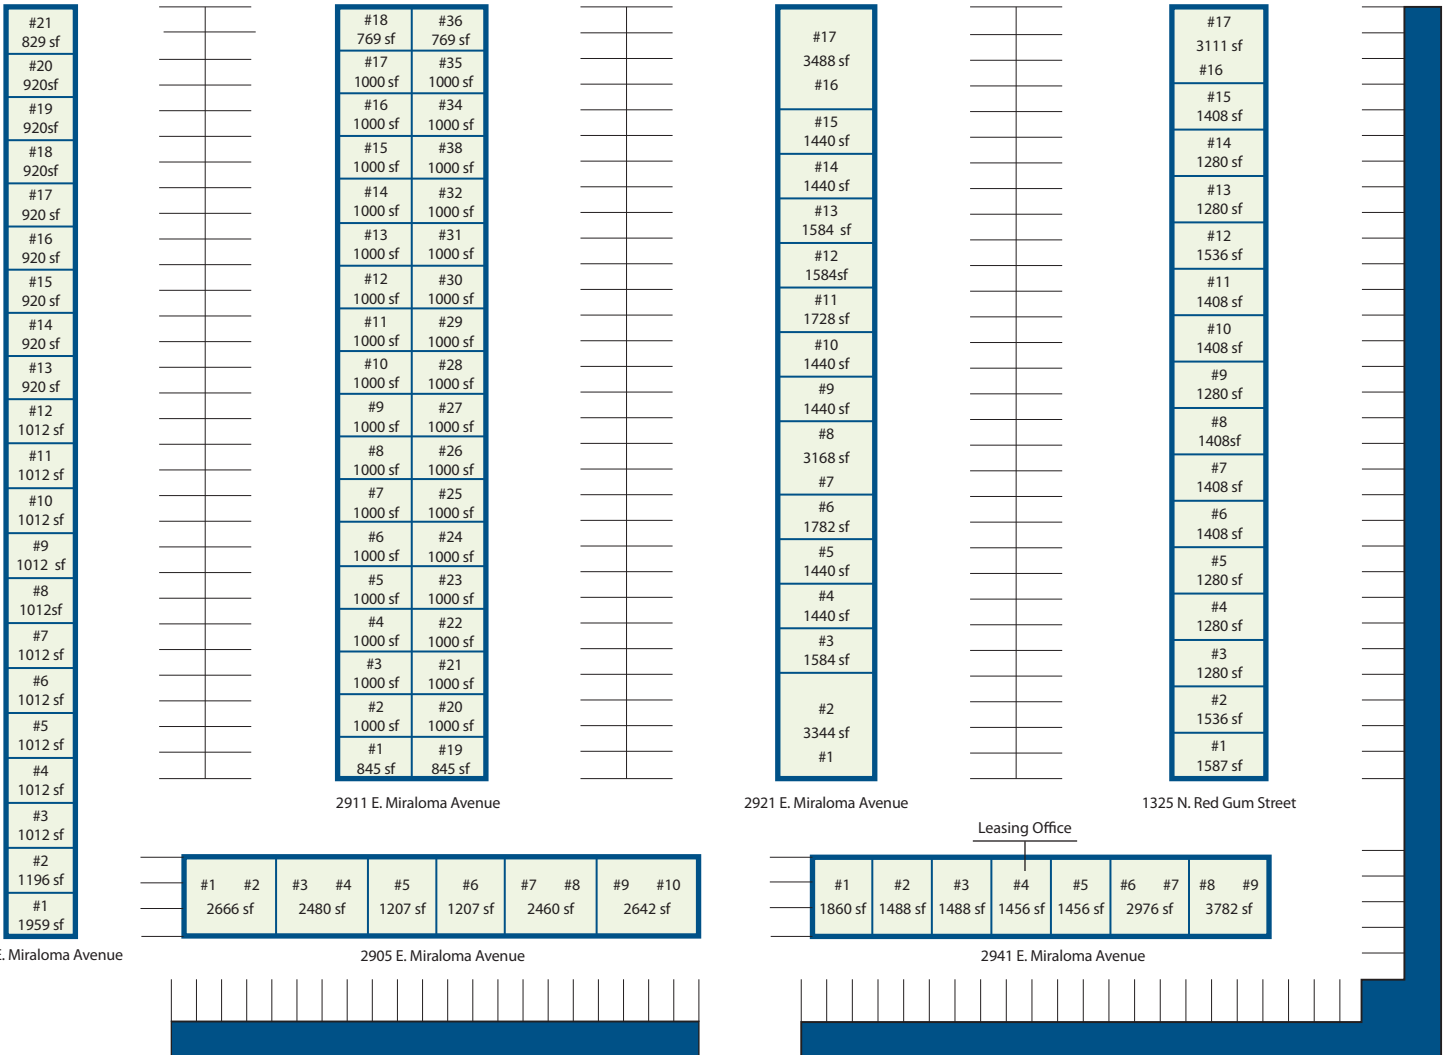

Miraloma Red Gum Business Park

1325 & 1345 N. Red Gum Street
 2901, 2905, 2911, 2921, 2941 E. Miraloma Avenue
 Anaheim, CA 92806

1345 N. Red Gum Street

#28	#27	#26	#25	#24	#23	#22	#21	#20	#19	#18	#17	#16	#15	#14	#13	#12	#11	#10	#9	#8	#7	#6	#5	#4	#3	#2	#1
830 sf	1000 sf	1000 sf	1000 sf	1000 sf	1000 sf	1000 sf	1000 sf	1000 sf	1000 sf	1000 sf	1000 sf	1000 sf	1000 sf	1000 sf	1000 sf	1000 sf	1110 sf	1110 sf	1110 sf	1110 sf	1110 sf	1110 sf	1110 sf	1110 sf	1110 sf	1110 sf	1960 sf

North Red Gum Street

East Miraloma Avenue