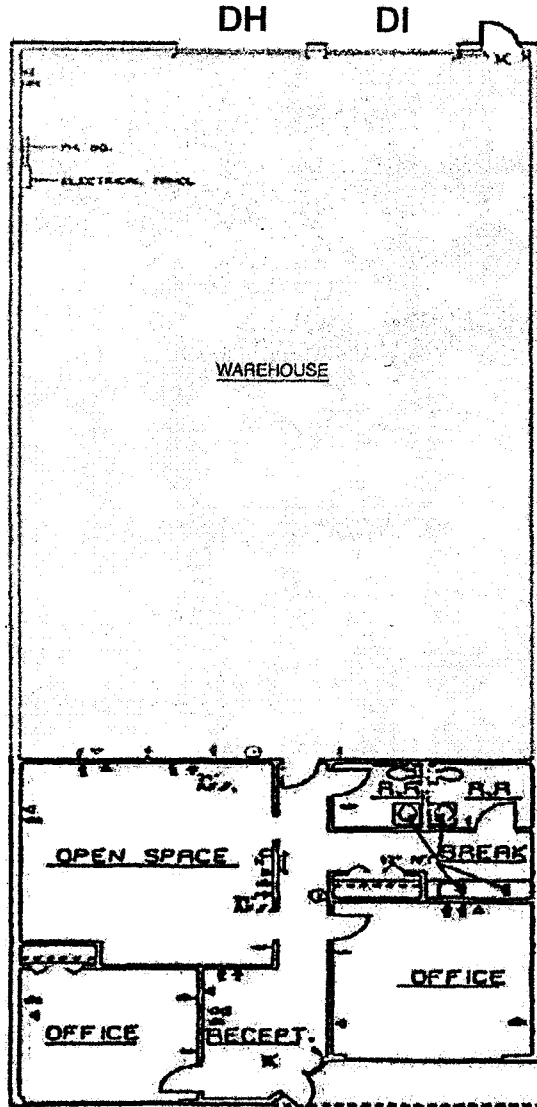

# PEACHTREE CORNERS FLEX CENTER

3010 Business Park Drive, Suite B

EXHIBIT A

3010B  
4,785 SF

LEGEND

WAREHOUSE / STORAGE SPACE

**Peachtree Corners Flex Center**

DANIEL LEVISON 404.358.3547 [DL@AIPBUZZ.COM](mailto:DL@AIPBUZZ.COM)