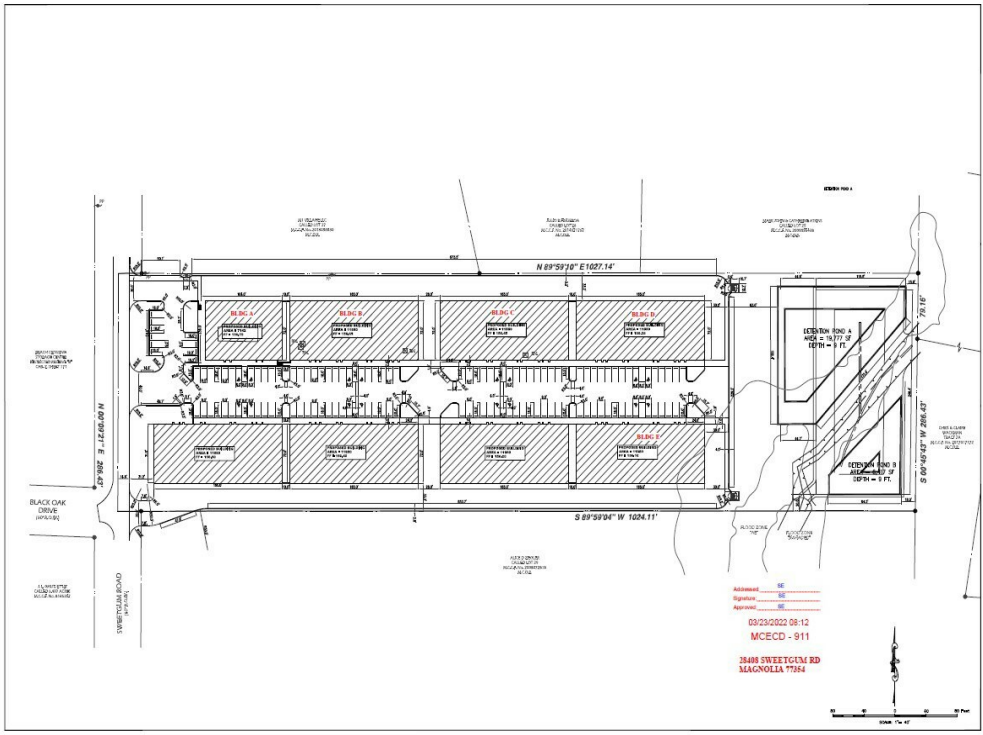

Building E, Units: 1-2-3-4-5

28408 Sweetgum Rd, Magnolia, TX 77354

Property Photos

Building Photo