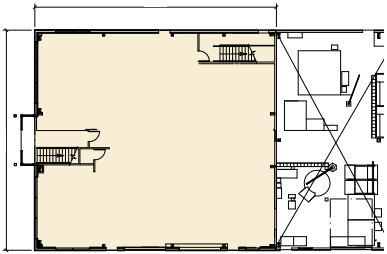

HIGHLIGHTS

- Large industrial building can be leased as a whole or demised down to spaces starting at 9,280 SF
- Mountain views from the second floor office space located on the west side of the building
- Several break/lunch rooms throughout the facility
- Two air conditioned warehouse spaces
- Heavy three phase power distributed throughout the building
- 2.5 acres of excess land
- Landlord owns another five acres of land directly south of property
- Located in a quiet area surrounded by vacant land

1ST FLOOR PLAN

POSSIBLE DEMISING 1ST FLOOR PLAN OPT 1

POSSIBLE DEMISING 1ST FLOOR PLAN OPT 2

2ND FLOOR PLAN

**2nd floor plan doesn't show current office build out*

FOR LEASE

Industrial Space | 375 NE 11th Street, Redmond, OR 97756