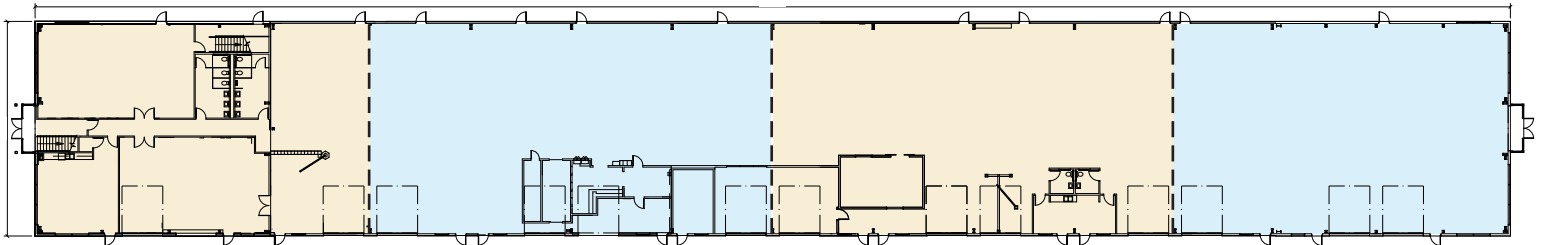

HIGHLIGHTS

- Large industrial building can be leased as a whole or demised down to spaces starting at 9,280 SF
- Mountain views from the second floor office space located on the west side of the building
- Several break/lunch rooms throughout the facility
- Two air conditioned warehouse spaces
- Heavy three phase power distributed throughout the building
- 2.5 acres of excess land
- Landlord owns another five acres of land directly south of property
- Located in a quiet area surrounded by vacant land

1ST FLOOR PLAN

POSSIBLE DEMISING 1ST FLOOR PLAN OPT 1

POSSIBLE DEMISING 1ST FLOOR PLAN OPT 2

2ND FLOOR PLAN

**2nd floor plan doesn't show current office build out*

FOR LEASE

Industrial Space | 375 NE 11th Street, Redmond, OR 97756