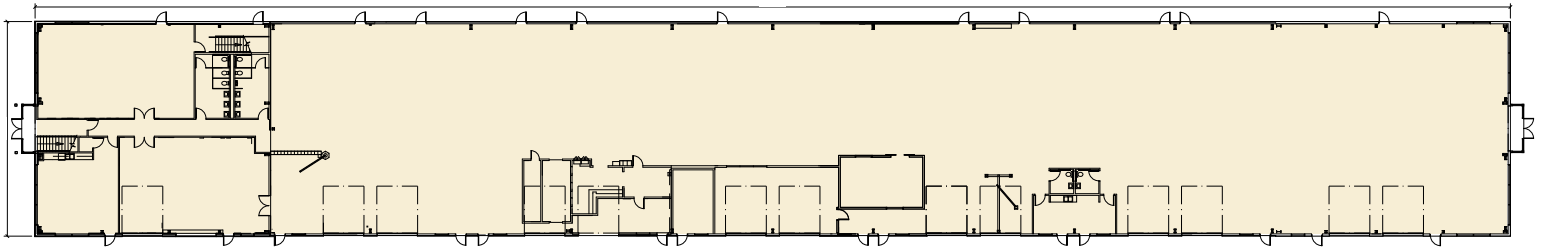

541.383.2444 | www.CompassCommercial.com

COMPASS
COMMERCIAL

REAL ESTATE SERVICES

FOR LEASE

\$0.80/SF/MO. NNN

Industrial Space in NE Redmond

PROPERTY DETAILS

- Avail. Space:** 9,280 – 33,224 SF
- Lease Rate:** \$0.80/SF/Mo. NNN
- CAMs:** Est. at \$0.15/SF/Mo.
- Bldg. Size:** 33,224 SF
- Lot Size:** 4.6 Acres
- Year Built:** 2008
- Zoning:** Heavy Industrial (M2)
- Parking:** Ample surface parking with an additional outdoor gravel lot

HIGHLIGHTS

- Large industrial building can be leased as a whole or demised down to spaces starting at 9,280 SF
- Mountain views from the second floor office space located on the west side of the building
- Several break/lunch rooms throughout the facility
- Two air conditioned warehouse spaces
- Heavy three phase power distributed throughout the building
- 2.5 acres of excess land
- Landlord owns another five acres of land directly south of property
- Located in a quiet area surrounded by vacant land

1ST FLOOR PLAN

POSSIBLE DEMISING 1ST FLOOR PLAN OPT 1

POSSIBLE DEMISING 1ST FLOOR PLAN OPT 2

2ND FLOOR PLAN

**2nd floor plan doesn't show current office build out*

FOR LEASE

Industrial Space | 375 NE 11th Street, Redmond, OR 97756