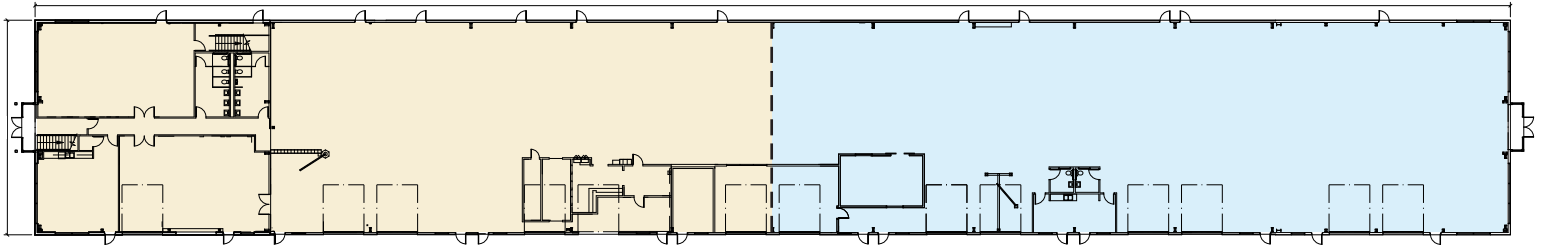

HIGHLIGHTS

- Large industrial building can be leased as a whole or demised down to spaces starting at 9,280 SF
- Mountain views from the second floor office space located on the west side of the building
- Several break/lunch rooms throughout the facility
- Two air conditioned warehouse spaces
- Heavy three phase power distributed throughout the building
- 2.5 acres of excess land
- Landlord owns another five acres of land directly south of property
- Located in a quiet area surrounded by vacant land

1ST FLOOR PLAN

POSSIBLE DEMISING 1ST FLOOR PLAN OPT 1

POSSIBLE DEMISING 1ST FLOOR PLAN OPT 2

2ND FLOOR PLAN

**2nd floor plan doesn't show current office build out*

FOR LEASE

Industrial Space | 375 NE 11th Street, Redmond, OR 97756