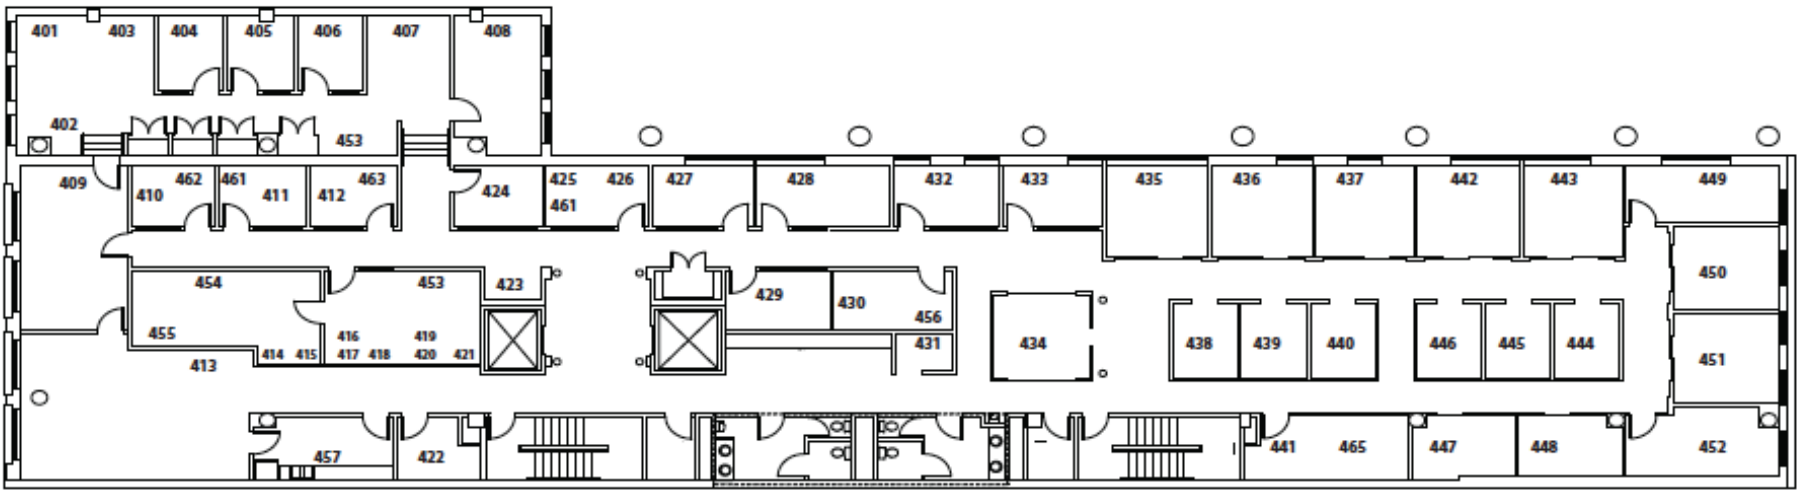

620 West Main Street - 4th Floor Plan

For leasing information contact:

Jeff Dreher, SIOR, MBA
Vice President, Brokerage
+1 502 394 2519
jeff.dreher@am.jll.com

JLL
7316 New LaGrange Road Louisville Kentucky 40222
Tel: +1 502 426 1300 | Fax: +1 502 426 8543
jll.com/louisville