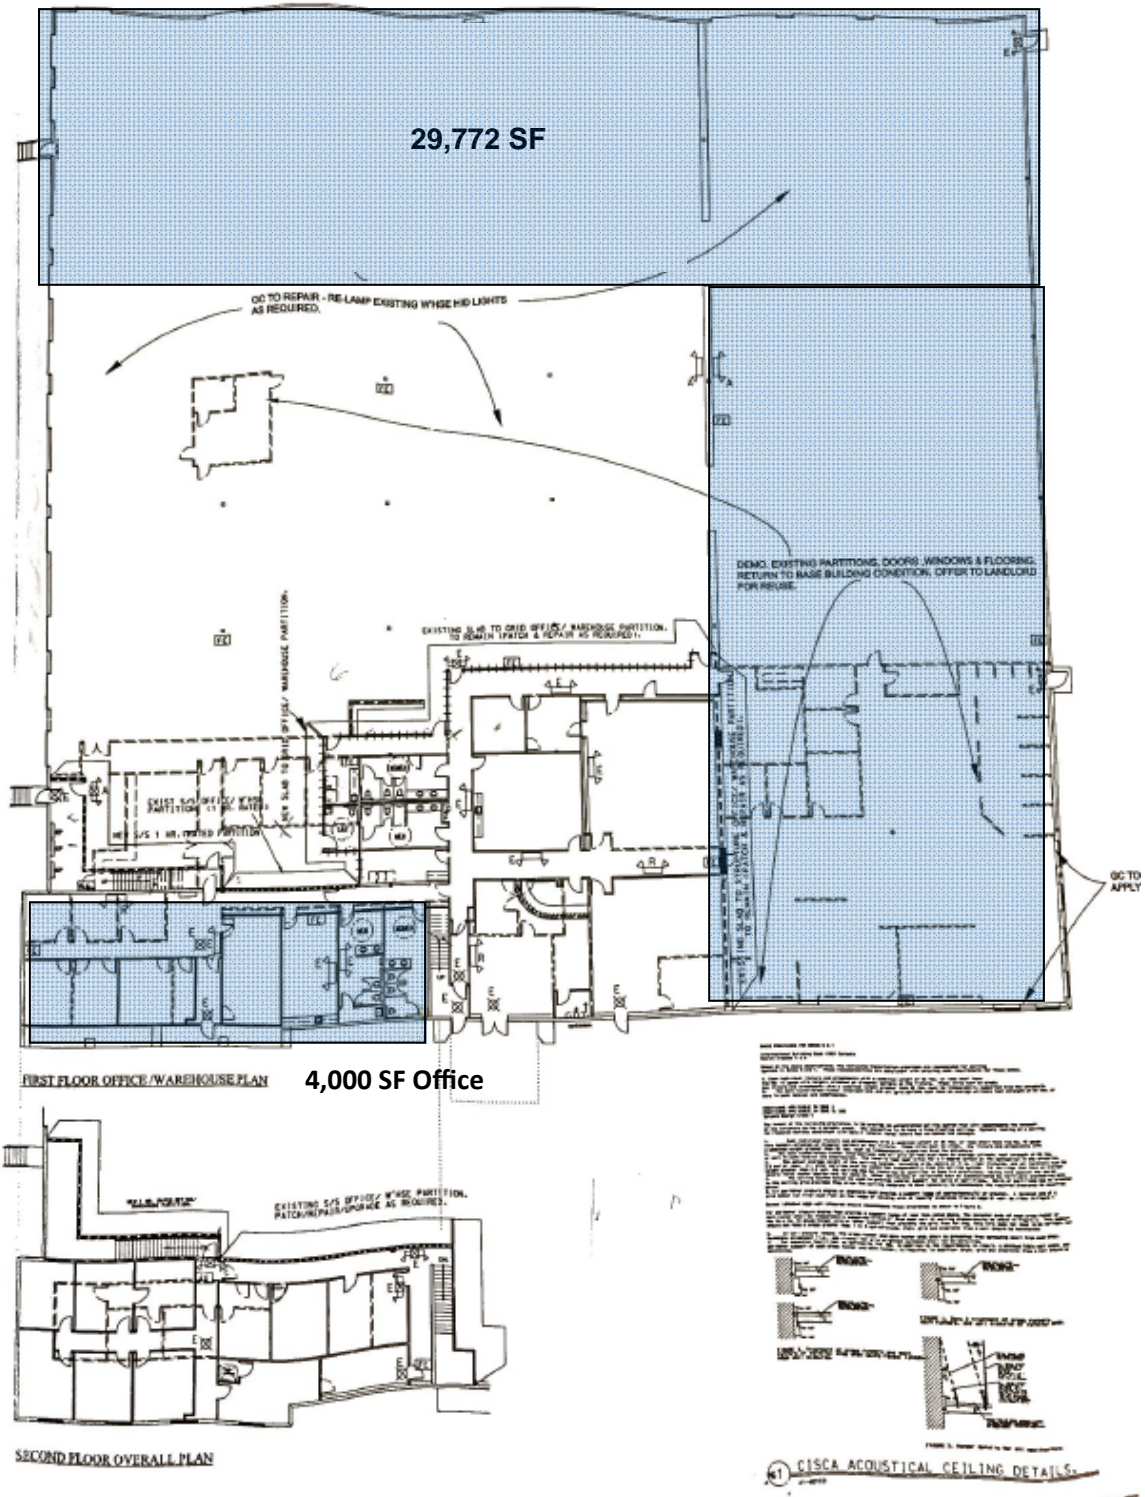

FOR LEASE

1625 Oakbrook Dr Norcross, GA 30093

1303 Hightower Trail
Suite 240
Atlanta, GA 30350
770.559.1099

Stuart Bracey
770.559.1099 x25
404.664.5321
stuart@hughes-cre.com