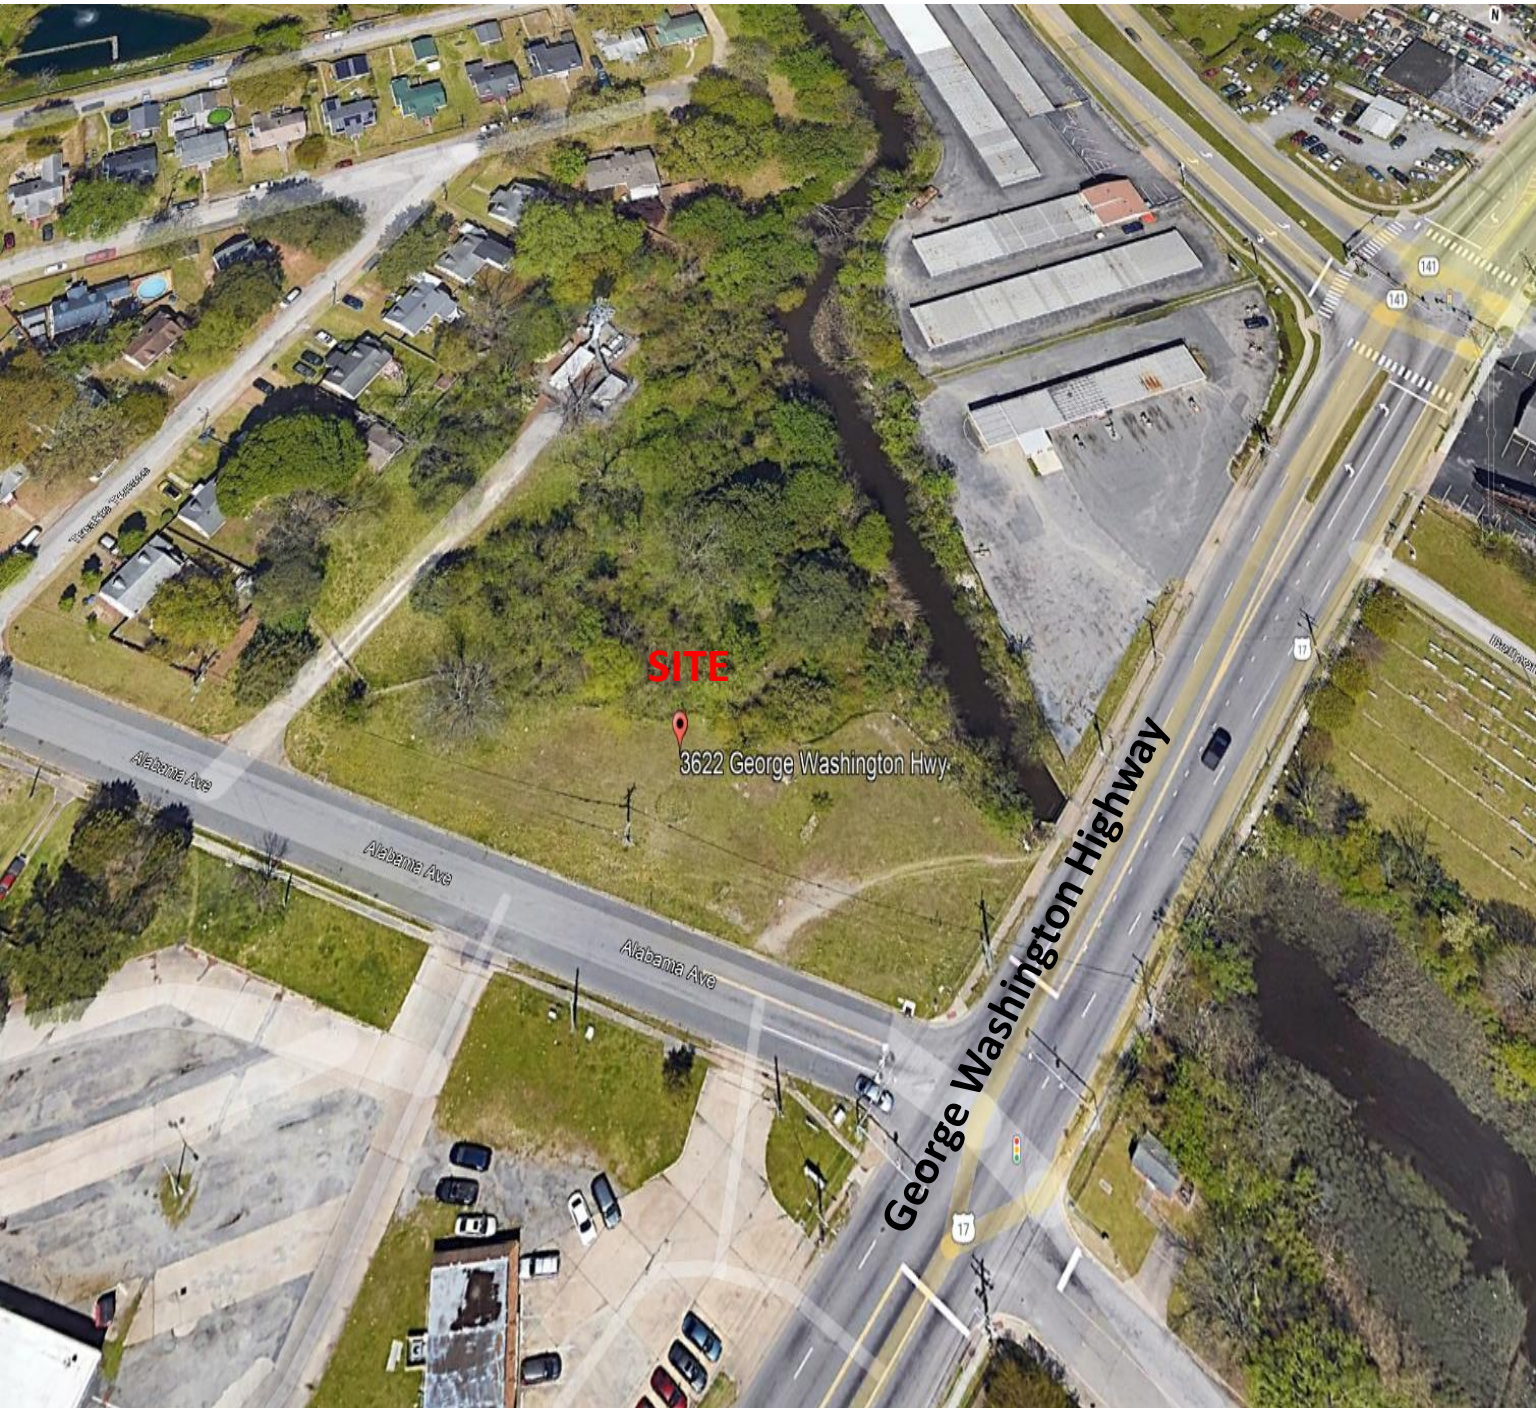

S.L. NUSBAUM
REALTY CO. | SINCE 1906

FOR MORE INFORMATION, PLEASE CONTACT:
Michael Myers, Senior Vice President
757.640.2273 (direct) | 757.679.3273 (mobile)
mmyers@slnusbaum.com

S.L. Nusbaum Realty Co. | 1700 Wells Fargo Center | 440 Monticello Avenue | Norfolk, VA 23510 | 757.627.8611 | slnusbaum.com

No warranty or representation, expressed or implied, is made to the accuracy or completeness of the information contained herein, and same is submitted subject to errors, omissions, change of price, rental or other conditions, withdrawal without notice, and to any special listing conditions imposed by the property owner(s). As applicable, we make no representation as to the condition of the property (or properties) in question.