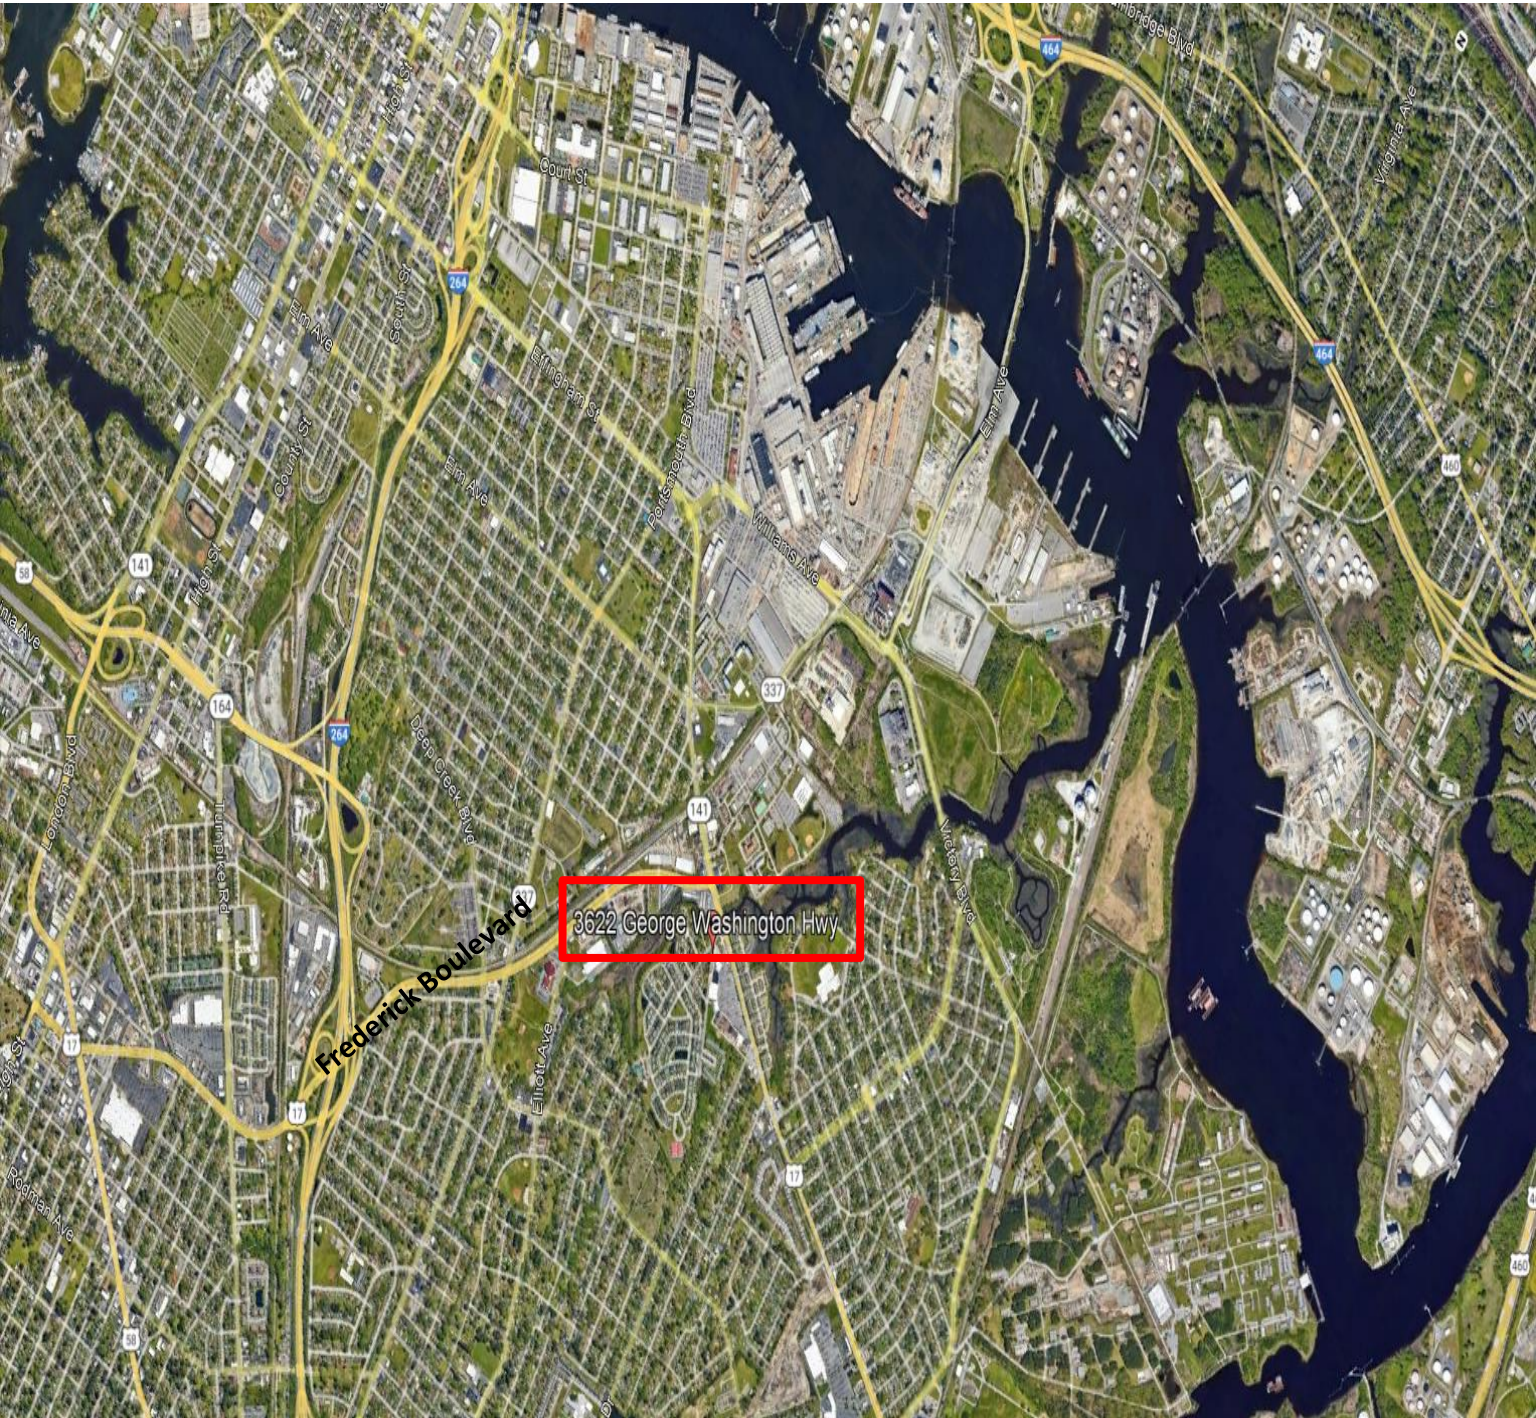

S.L. NUSBAUM
REALTY CO. | SINCE 1906

FOR MORE INFORMATION, PLEASE CONTACT:
Michael Myers, Senior Vice President
757.640.2273 (direct) | 757.679.3273 (mobile)
mmyers@slnusbaum.com

S.L. Nusbaum Realty Co. | 1700 Wells Fargo Center | 440 Monticello Avenue | Norfolk, VA 23510 | 757.627.8611 | slnusbaum.com

No warranty or representation, expressed or implied, is made to the accuracy or completeness of the information contained herein, and same is submitted subject to errors, omissions, change of price, rental or other conditions, withdrawal without notice, and to any special listing conditions imposed by the property owner(s). As applicable, we make no representation as to the condition of the property (or properties) in question.