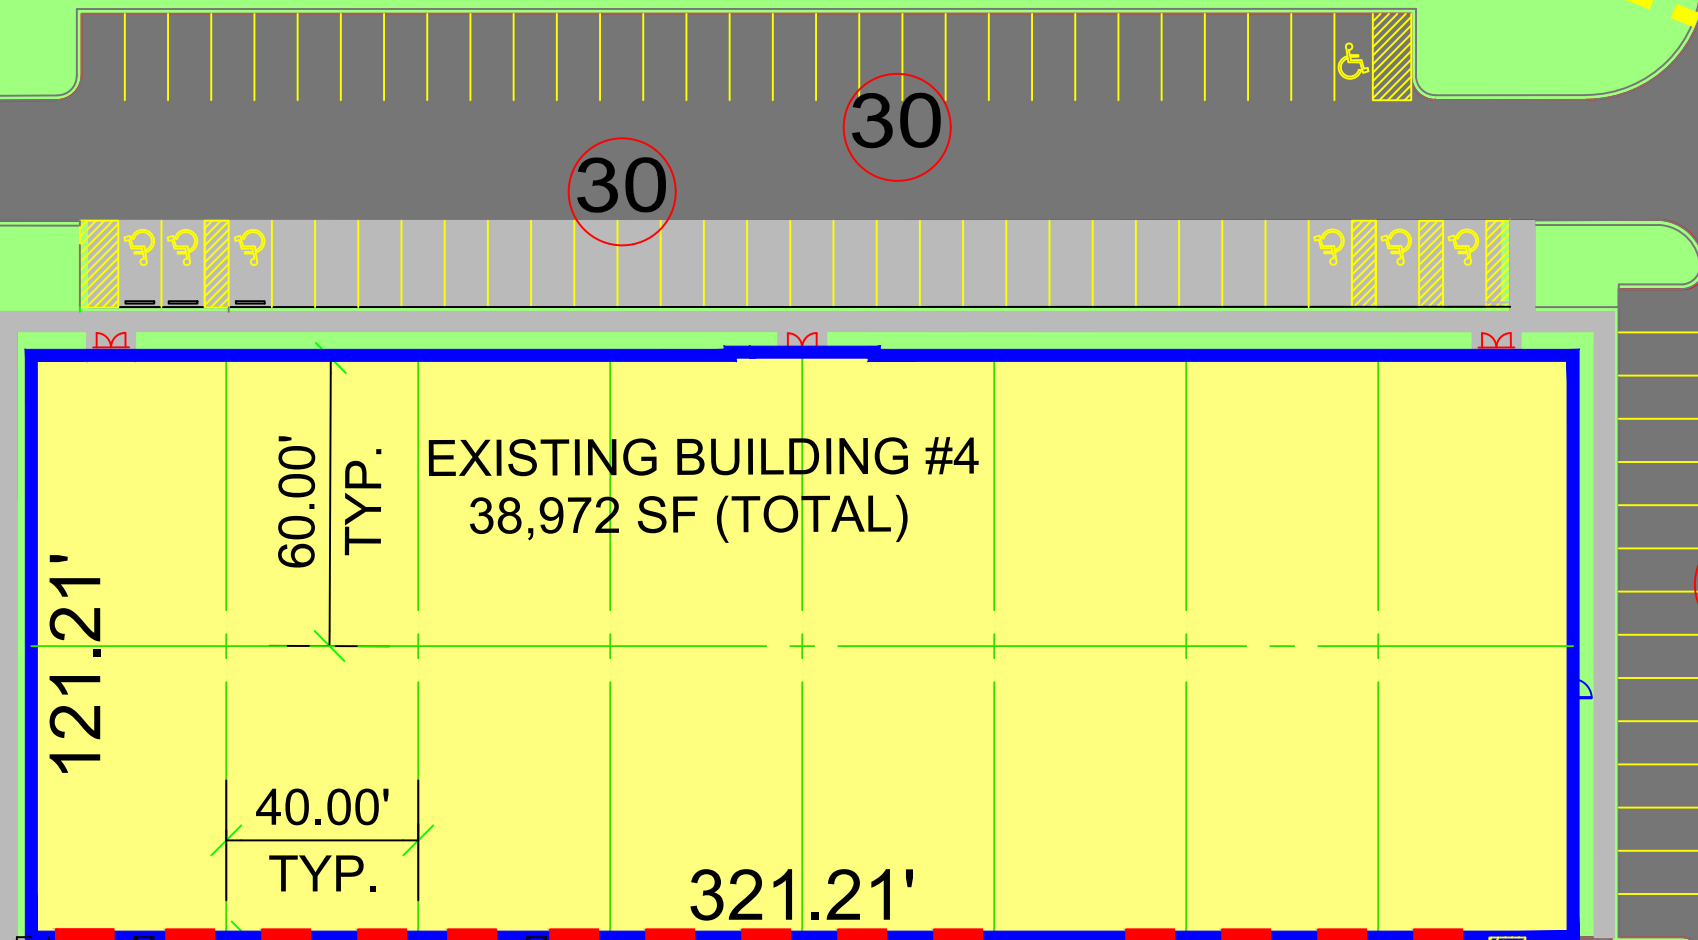

6400
N FM 1604 E

127 TOTAL PARKING SPACES

30

15

12

40

GREEN MOUNTAIN
CONSTRUCTION COMPANY, LTD.
17303 Green Mountain Rd.
Suite 100
San Antonio, TX 78247
210/495-1090
FAX: 210/495-1091

Site Plan for
GM Bldg. #4
Green Mountain Business Park
San Antonio, Texas

scale: 1"=40'
1 28 26

SK1