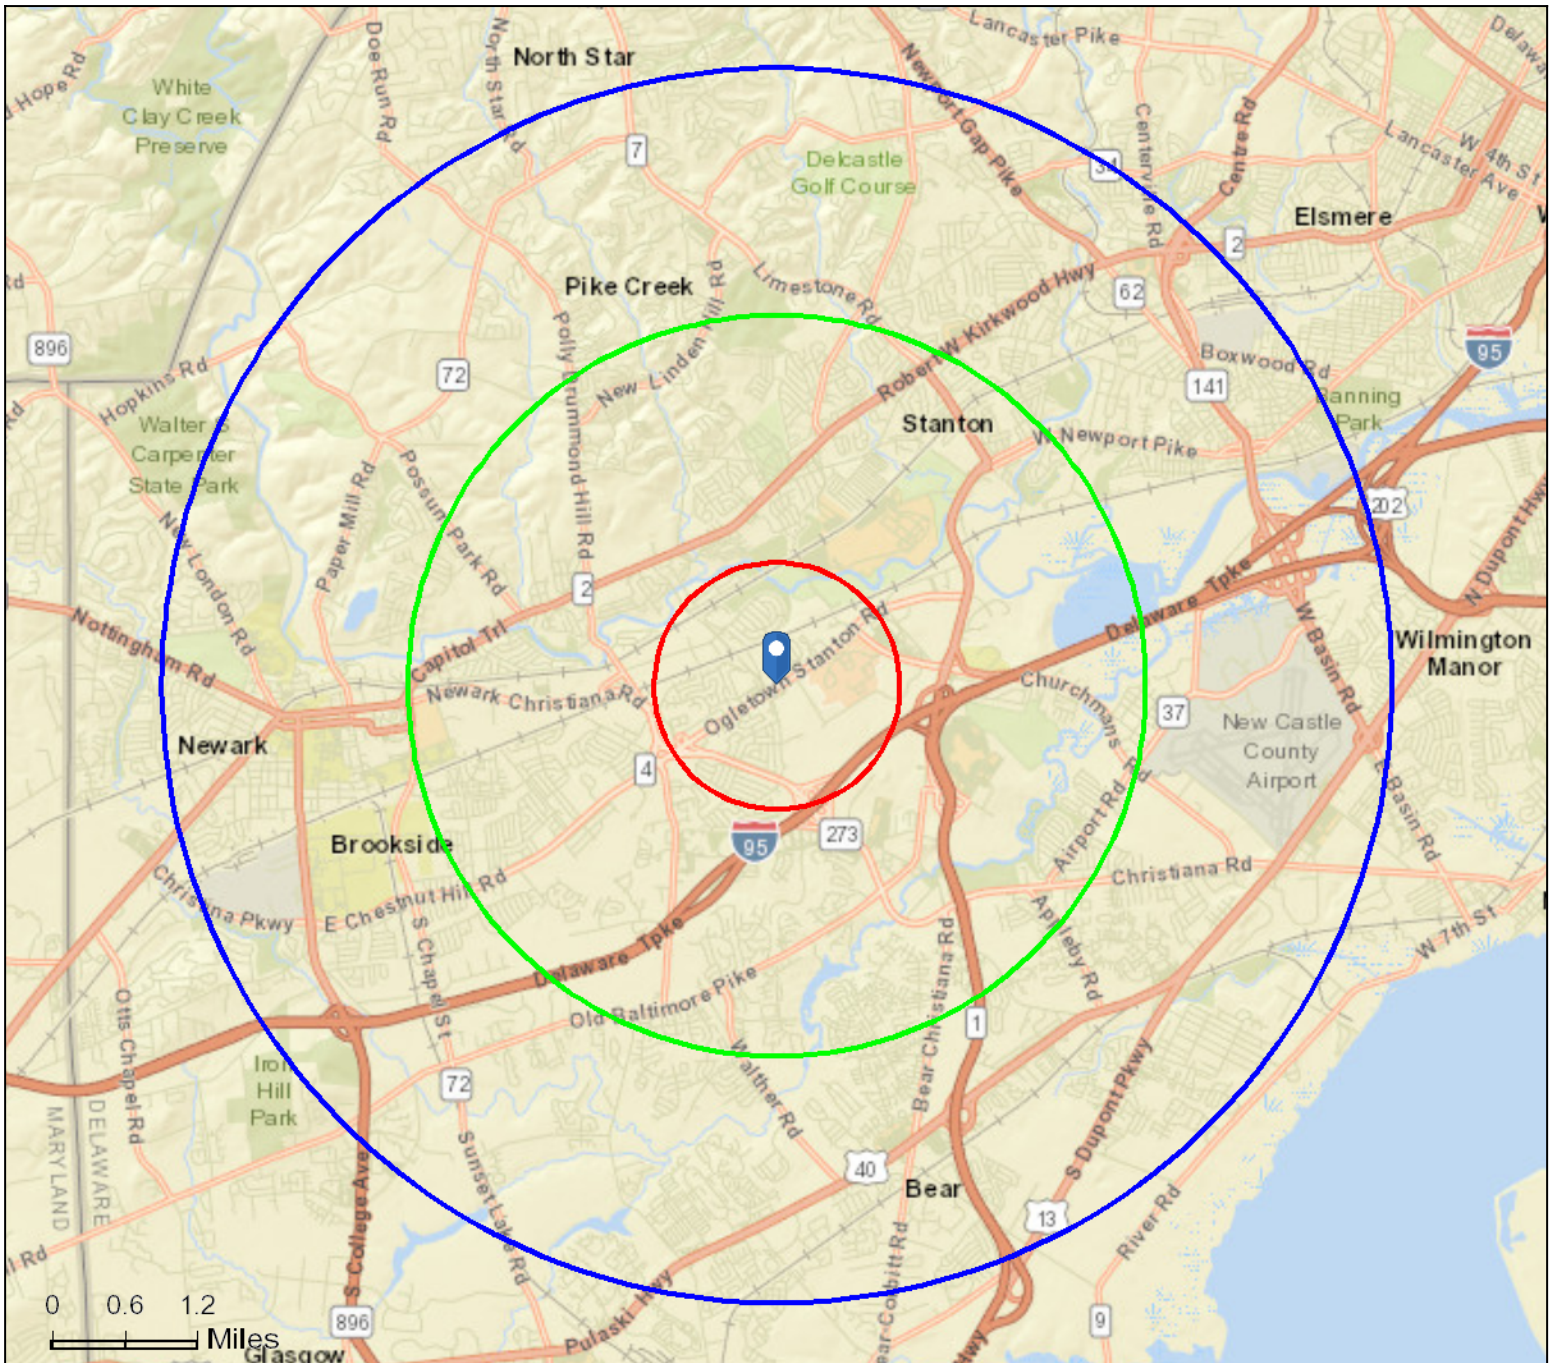

4610 Ogletown Stanton Rd, Newark, Delaware, 19713
Rings: 1, 3, 5 mile radii

Site Details Map
Latitude: 39.68634
Longitude: -75.68061

This site is located in:

City: ---
County: New Castle County
State: Delaware
ZIP Code: 19713
Census Tract: 10003013800
Census Block Group: 100030138001
CBSA: Philadelphia-Camden-Wilmington, PA-NJ-DE-MD Metropolitan Statistical Area