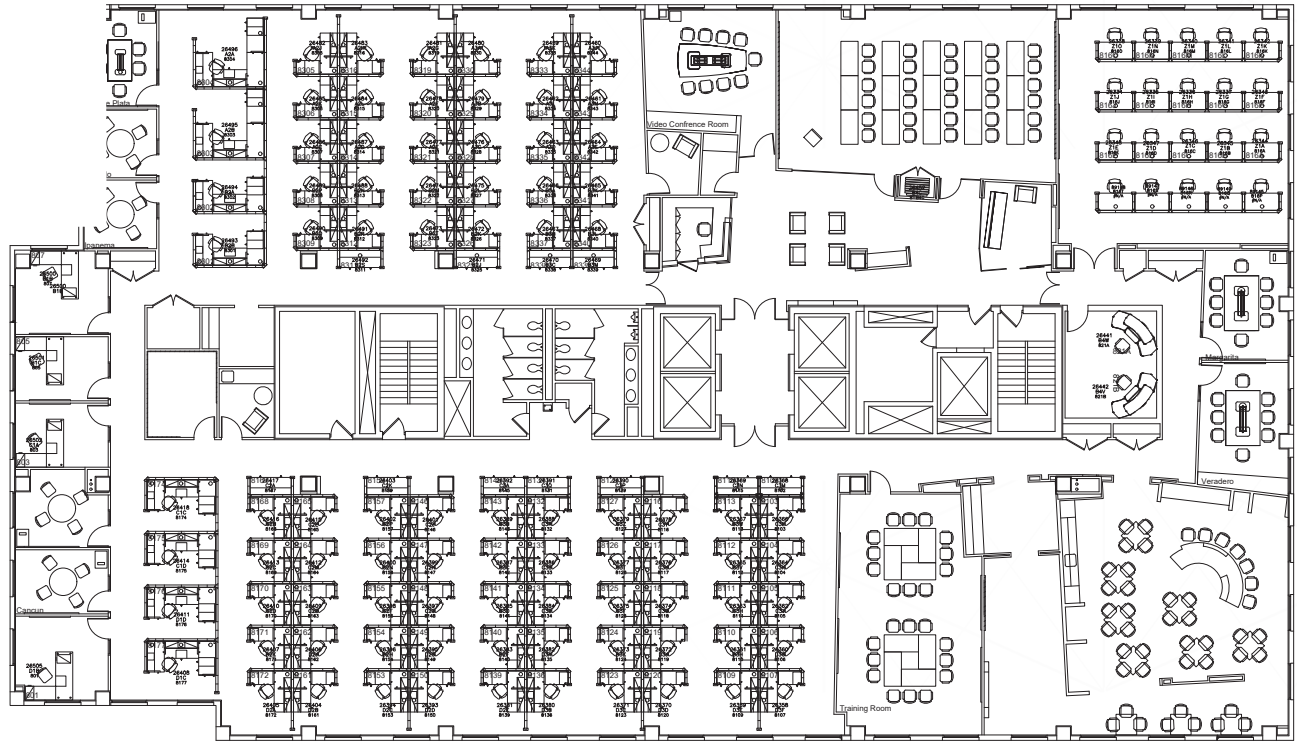

© 2018 CBRE, Inc. All rights reserved. This information has been obtained from sources believed reliable, but has not been verified for accuracy or completeness. Any projections, opinions, or estimates are subject to uncertainty. The information may not represent the current or future performance of the property. You and your advisors should conduct a careful, independent investigation of the property and verify all information. Any reliance on this information is solely at your own risk. CBRE and the CBRE logo are service marks of CBRE, Inc. and/or its affiliated or related companies in the United States and other countries. All other marks displayed on this document are the property of their respective owners. Photos herein are the property of their respective owners and use of these images without the express written consent of the owner is prohibited. PMStudio_Feb.2018

CBRE