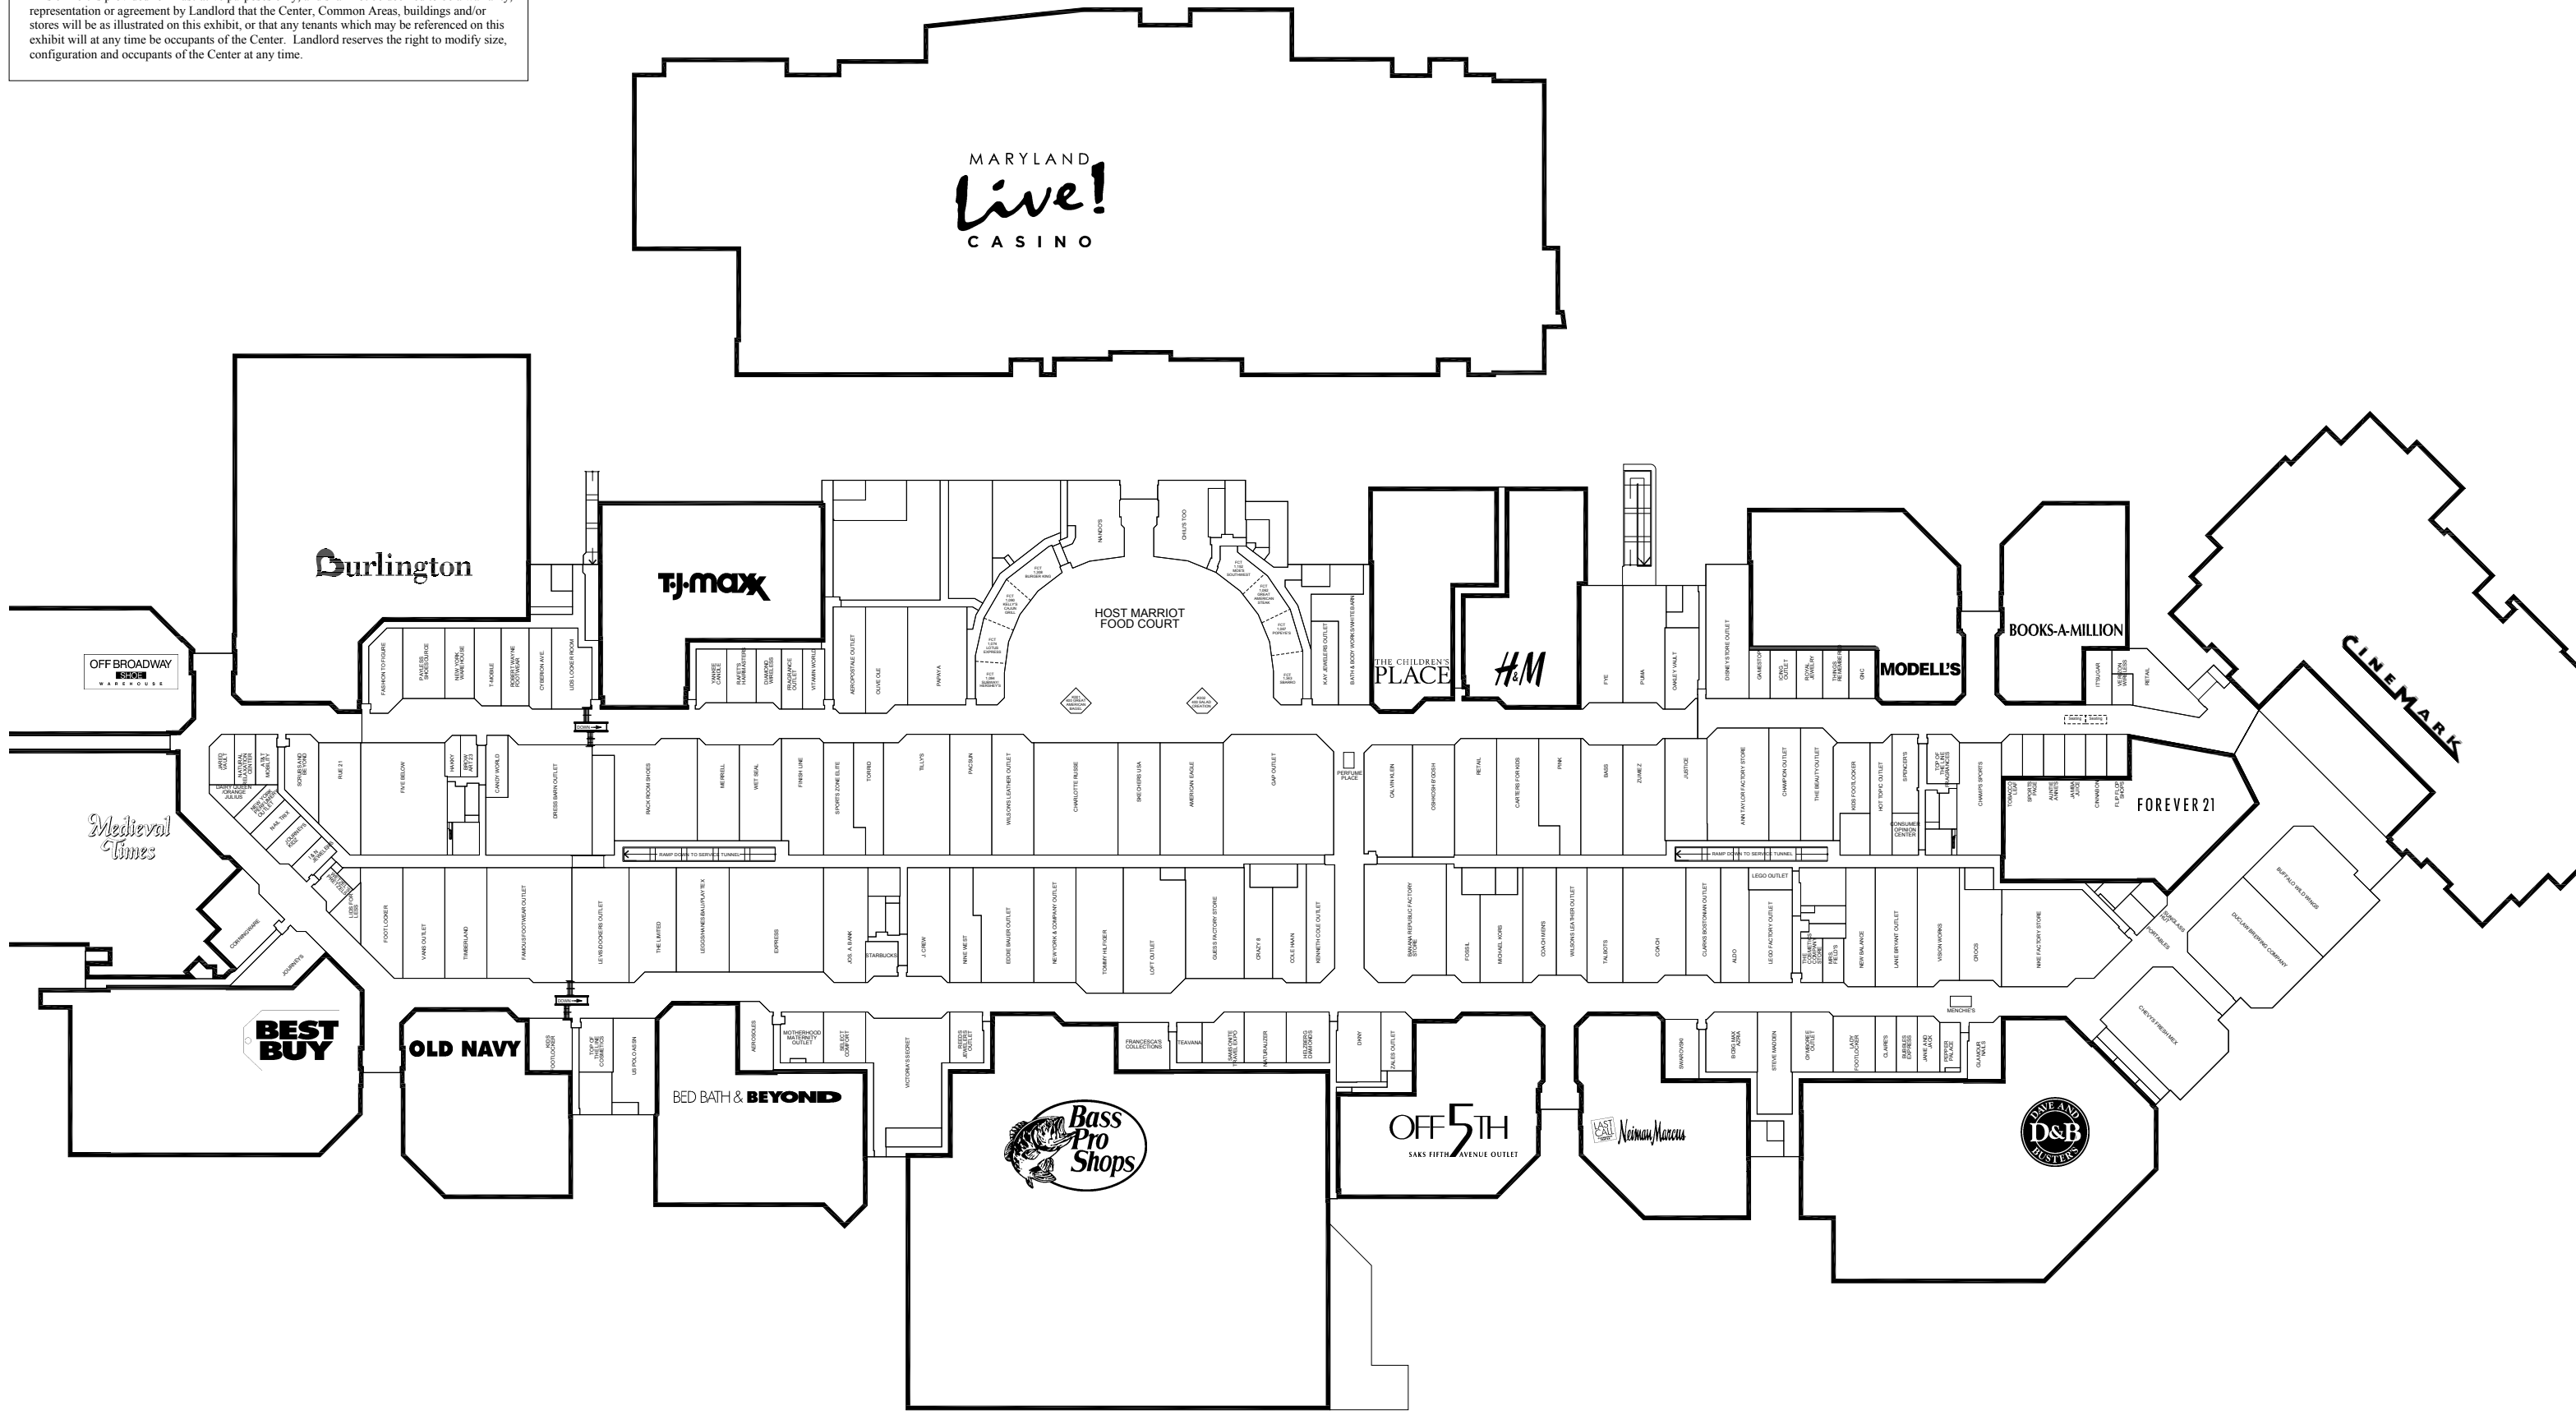

This exhibit is provided for illustrative purposes only, and shall not be deemed to be a warranty, representation or agreement by Landlord that the Center, Common Areas, buildings and/or stores will be as illustrated on this exhibit, or that any tenants which may be referenced on this exhibit will at any time be occupants of the Center. Landlord reserves the right to modify size, configuration and occupants of the Center at any time.

Current Web Lease Plan

Arundel Mills  
 7000 Arundel Mills Circle  
 Hanover, MD 21076  
 CORP # 5217