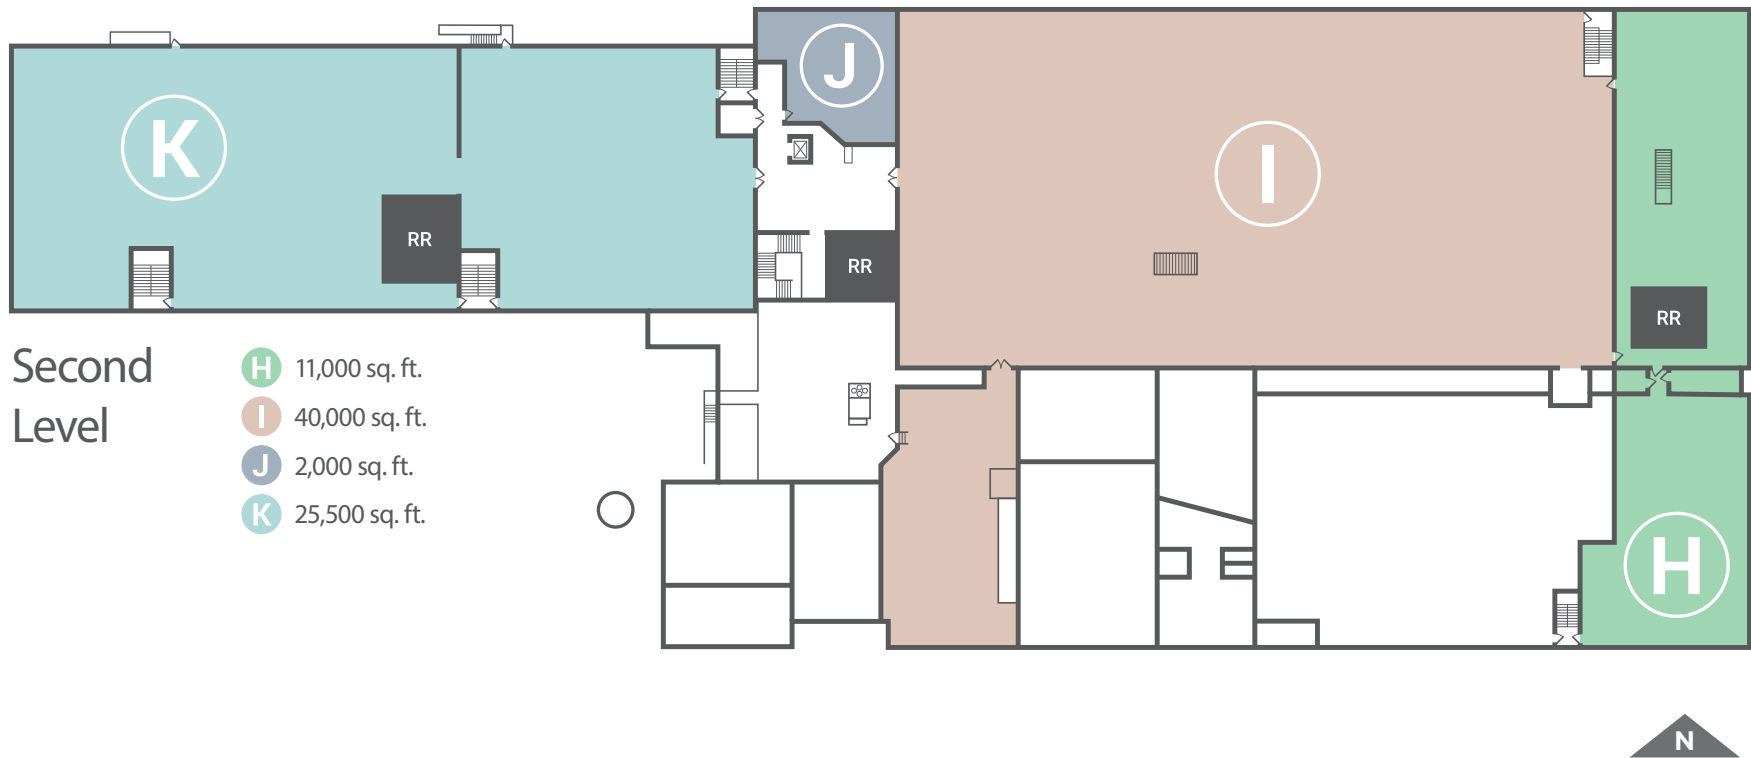

THE TERMINAL | 1334 N KOSTNER

BUILDING A - SECOND FLOOR

KAROLINE EIGEL
+1 312 470 2302
karoline.eigel@cushwake.com

JONATHAN METZL
+1 312 871 5016
jonathan.metzl@cushwake.com