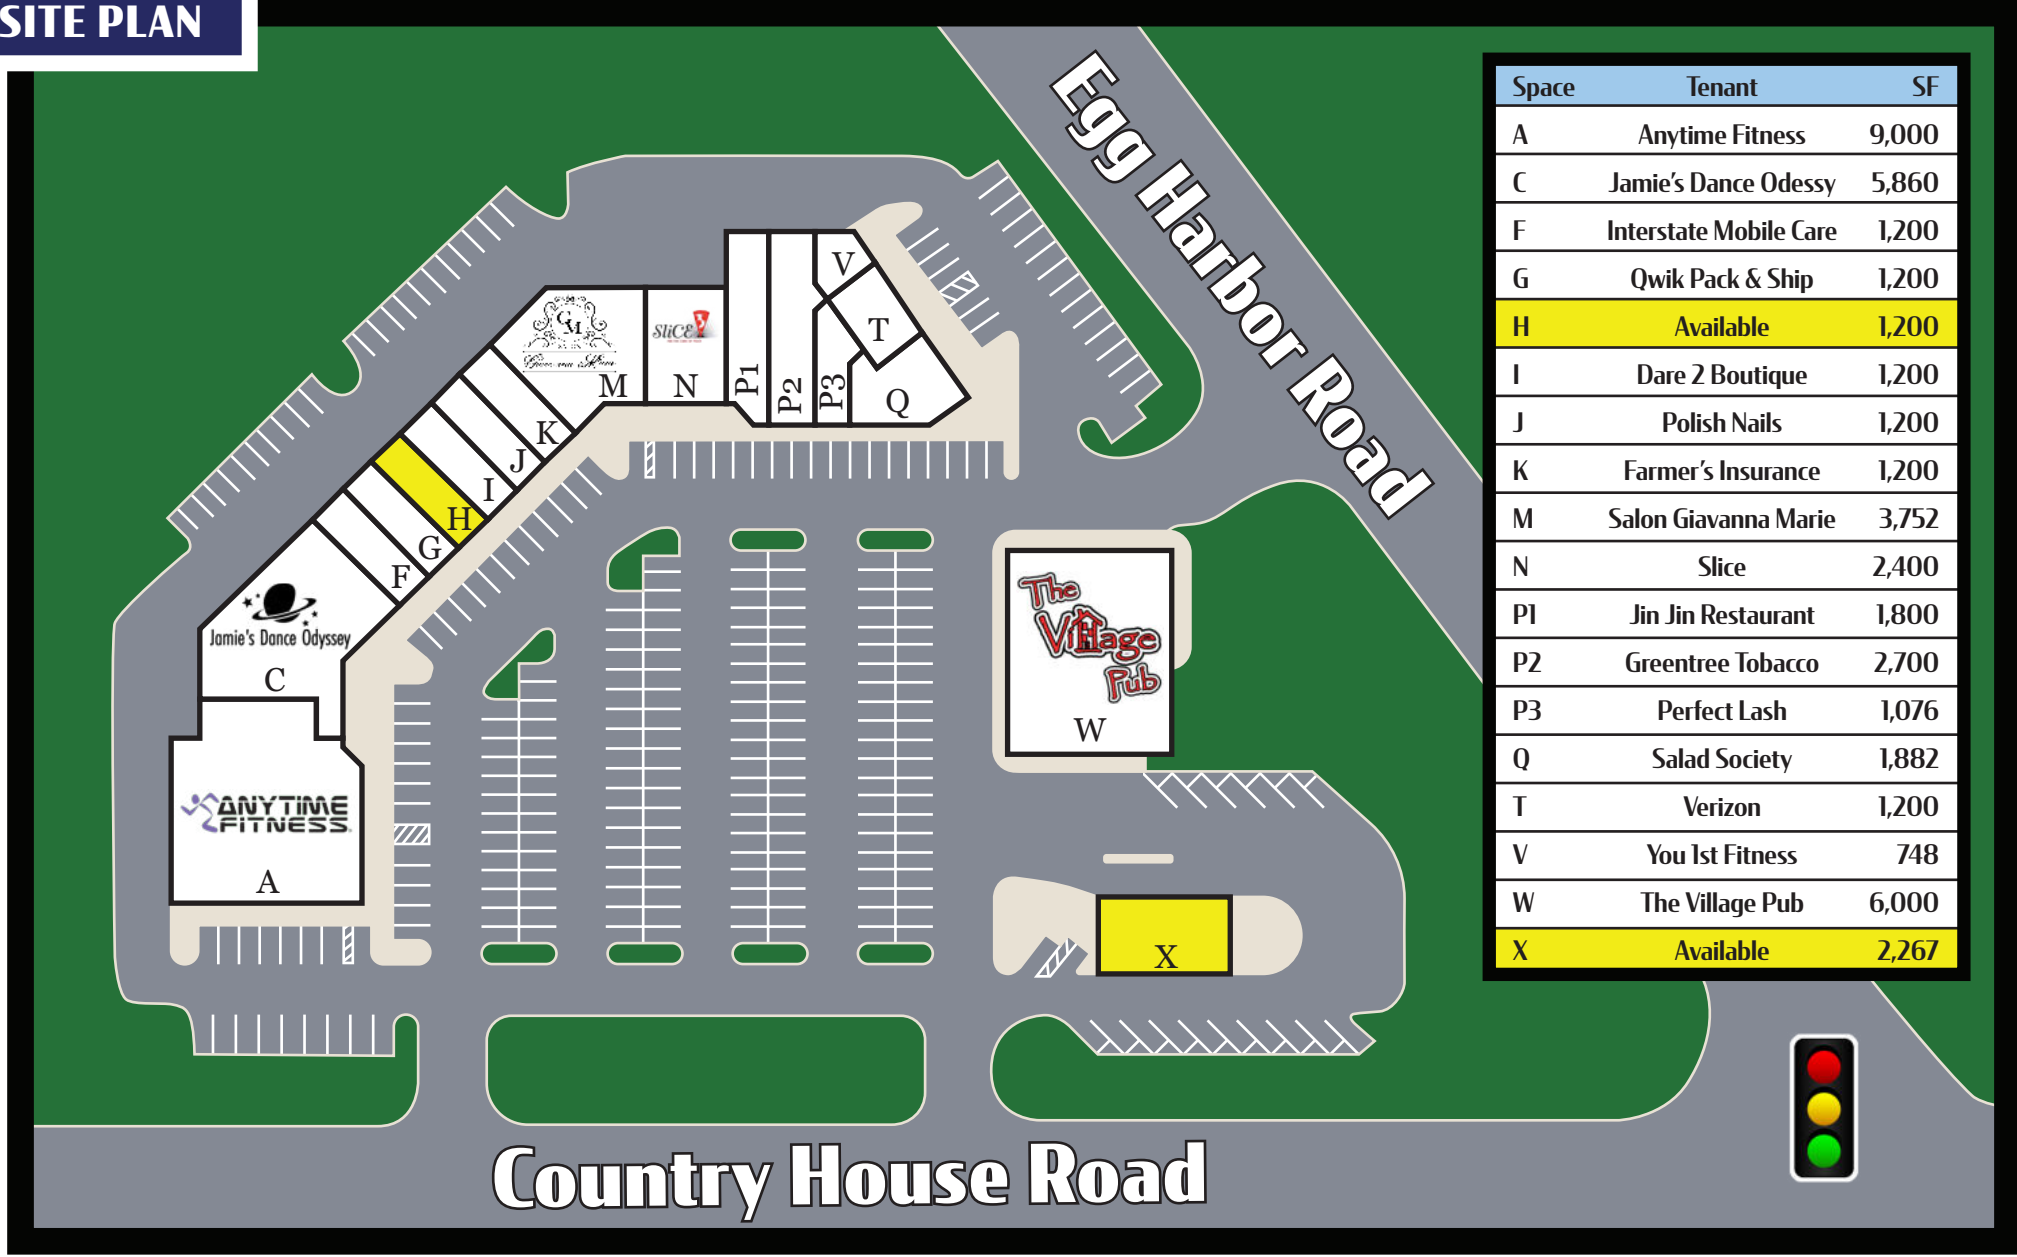

TOWER SQUARE

137 Egg Harbor Road | Sewell, NJ 08080

For Lease

SITE PLAN

Space	Tenant	SF
A	Anytime Fitness	9,000
C	Jamie's Dance Odessy	5,860
F	Interstate Mobile Care	1,200
G	Qwik Pack & Ship	1,200
H	Available	1,200
I	Dare 2 Boutique	1,200
J	Polish Nails	1,200
K	Farmer's Insurance	1,200
M	Salon Giavanna Marie	3,752
N	Slice	2,400
P1	Jin Jin Restaurant	1,800
P2	Greentree Tobacco	2,700
P3	Perfect Lash	1,076
Q	Salad Society	1,882
T	Verizon	1,200
V	You 1st Fitness	748
W	The Village Pub	6,000
X	Available	2,267