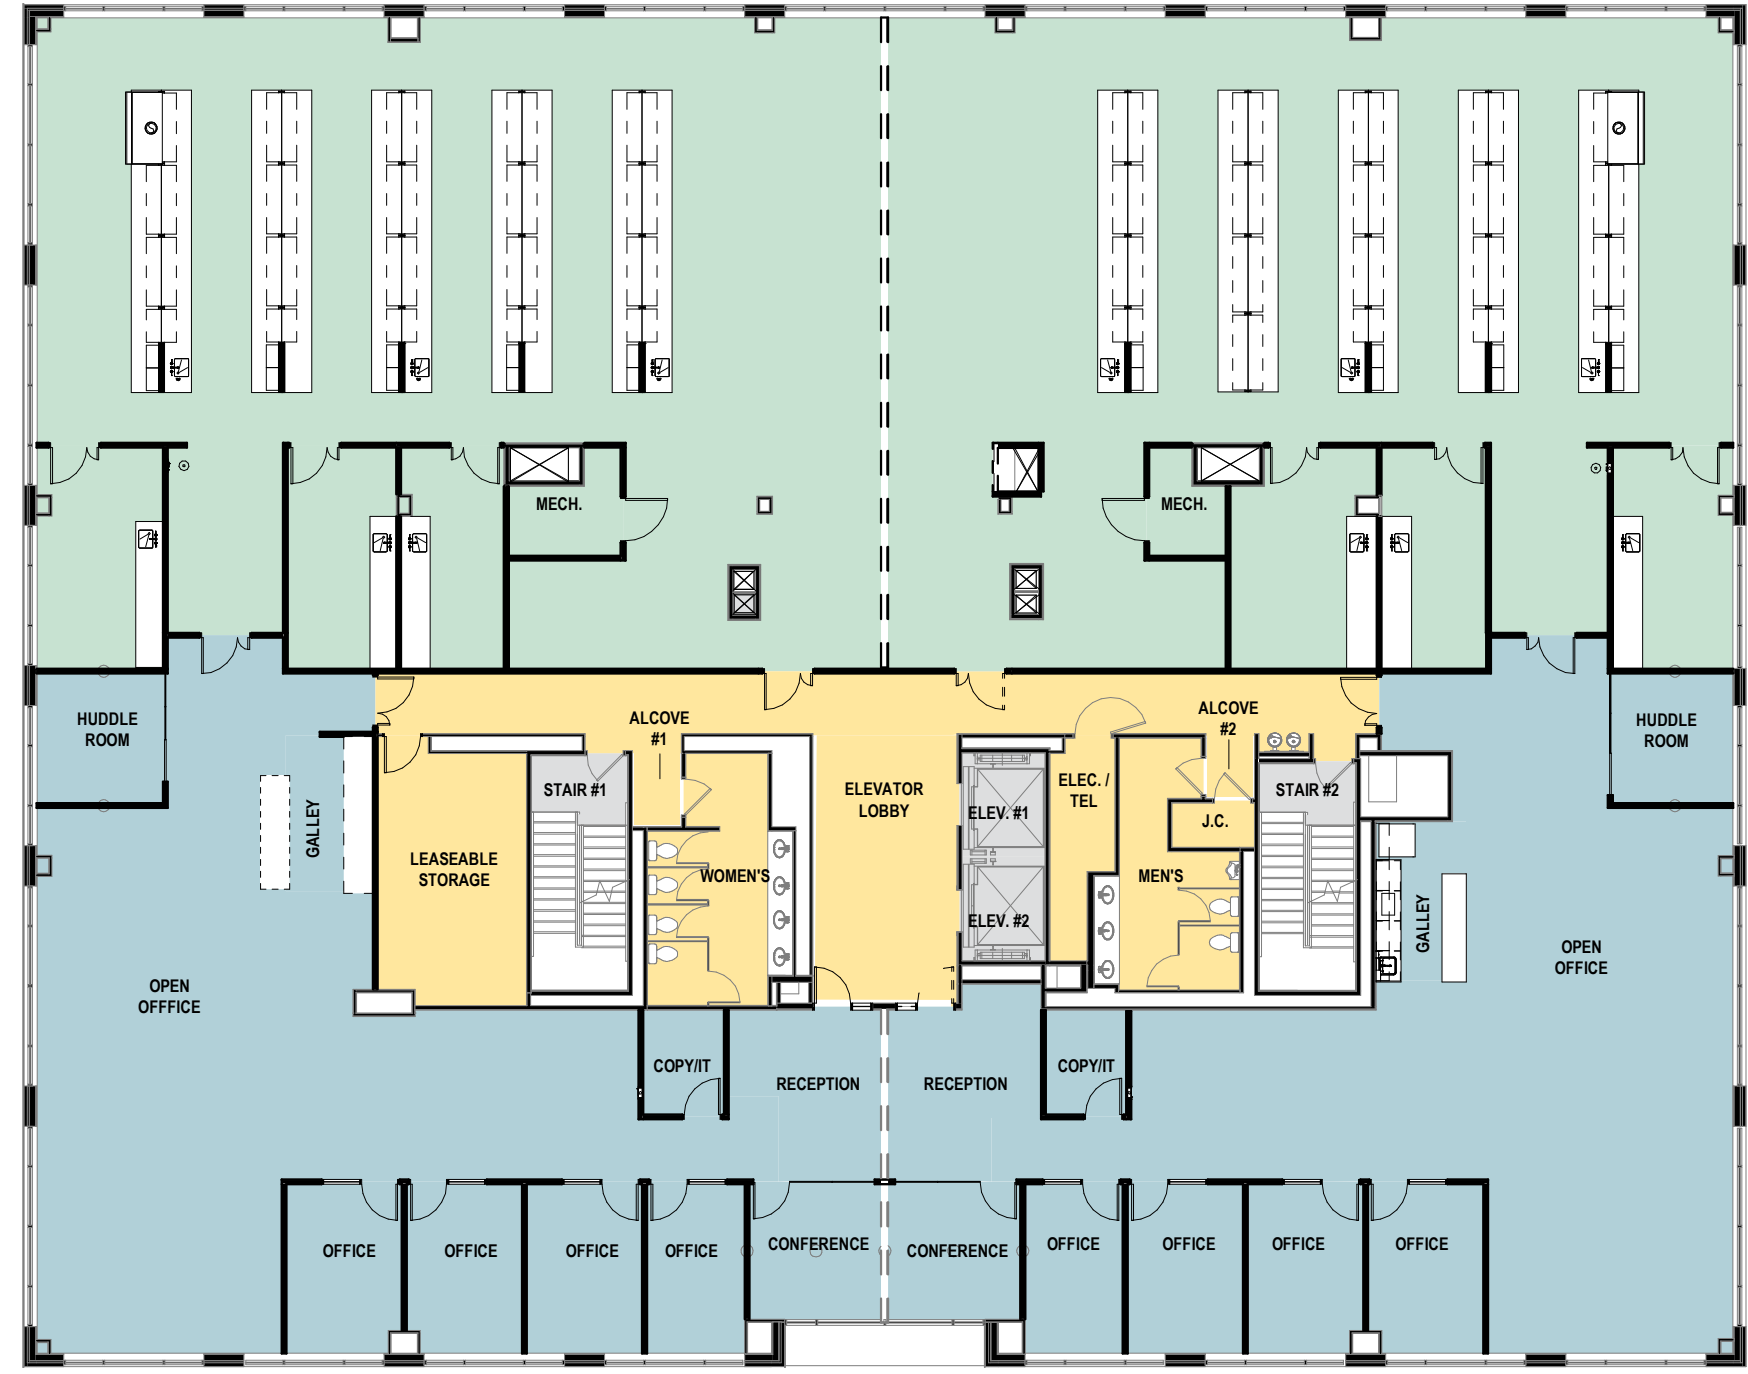

SUITE 2XX
PROPOSED
SINGLE RSF: 16,541
DOUBLE RSF: 8,270/8,270

SECOND FLOOR - PRELIMINARY LEASING PLAN