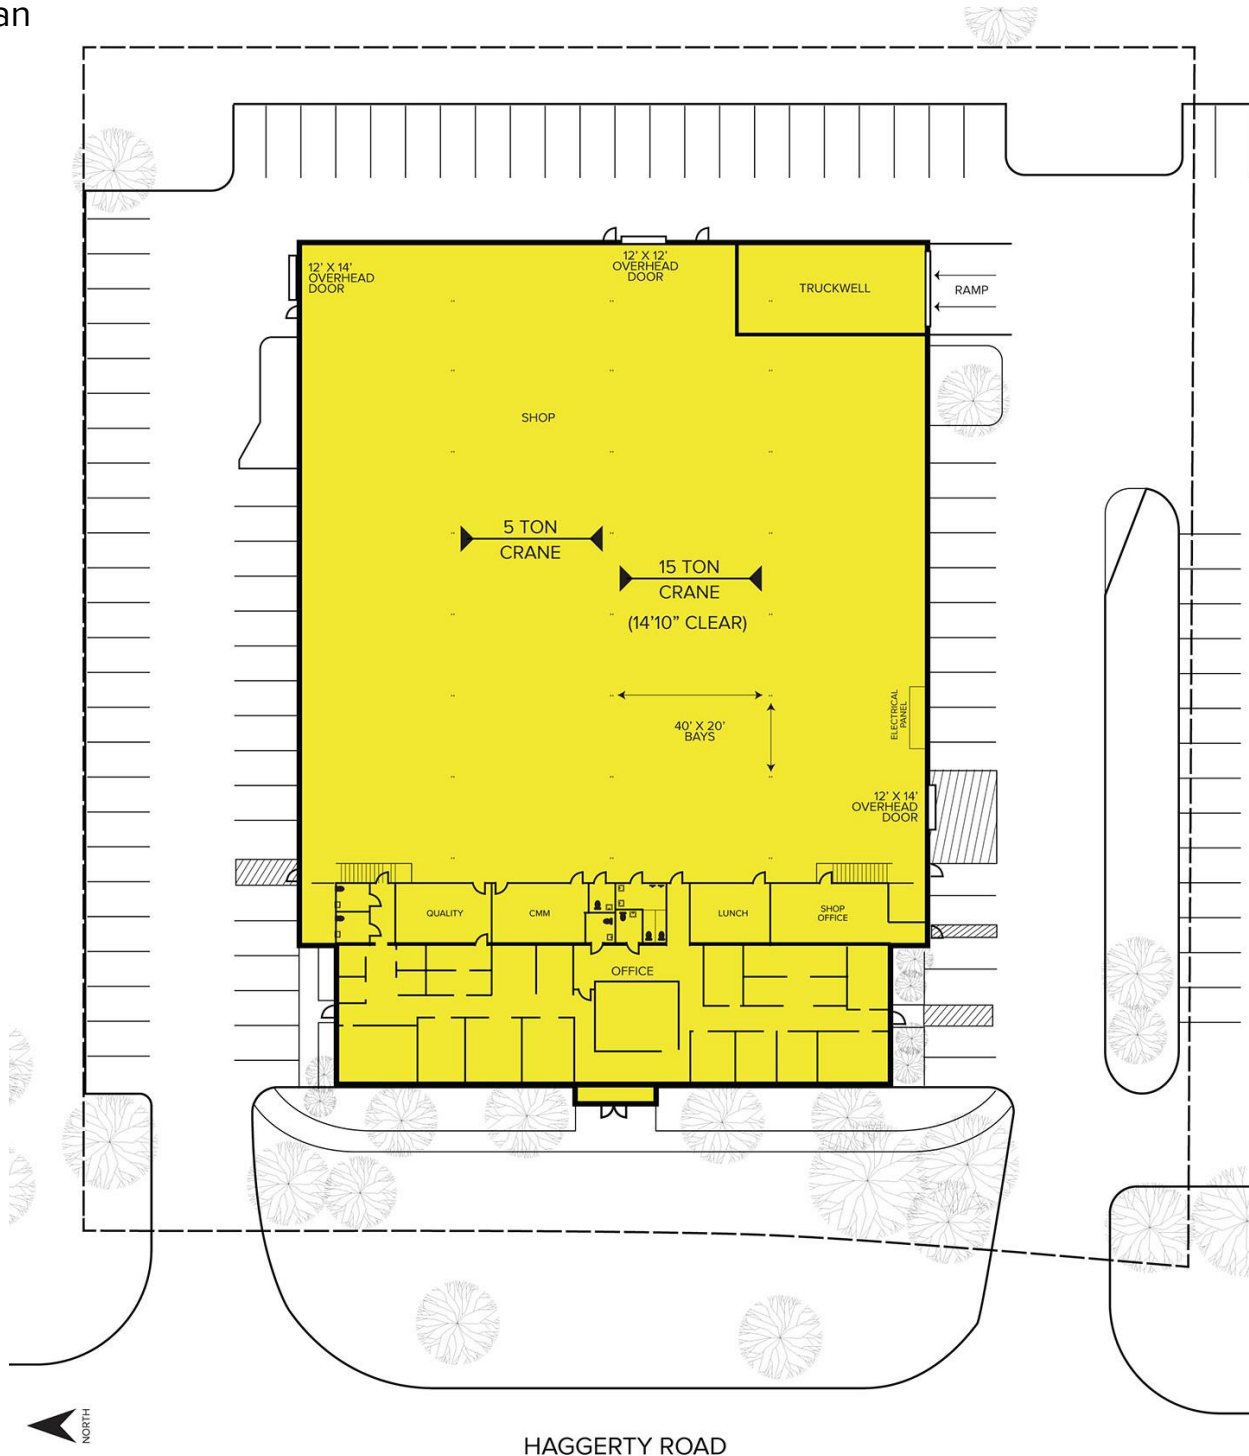

8680 N. Haggerty Road – Canton, Michigan

Industrial For Sale or Lease

40,000
Square Feet
AVAILABLE

Site Plan

For more information, please contact:

CHRISTOPHER D'ANGELO
(248) 948 0109
cdangelo@signatureassociates.com

PAUL SAAD
(248) 359 0652
psaad@signatureassociates.com

SIGNATURE ASSOCIATES
One Towne Square, Suite 1200
Southfield, MI 48076
www.signatureassociates.com