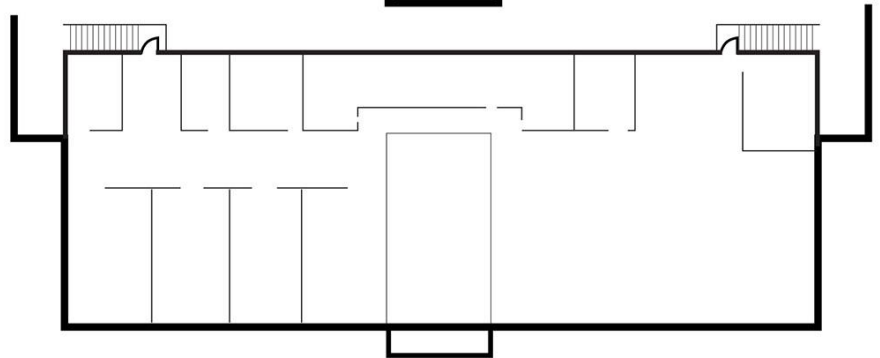

40,000
Square Feet
AVAILABLE

Floor Plan FIRST FLOOR

SECOND FLOOR

For more information, please contact:

CHRISTOPHER D'ANGELO
(248) 948 0109
cdangelo@signatureassociates.com

PAUL SAAD
(248) 359 0652
psaad@signatureassociates.com