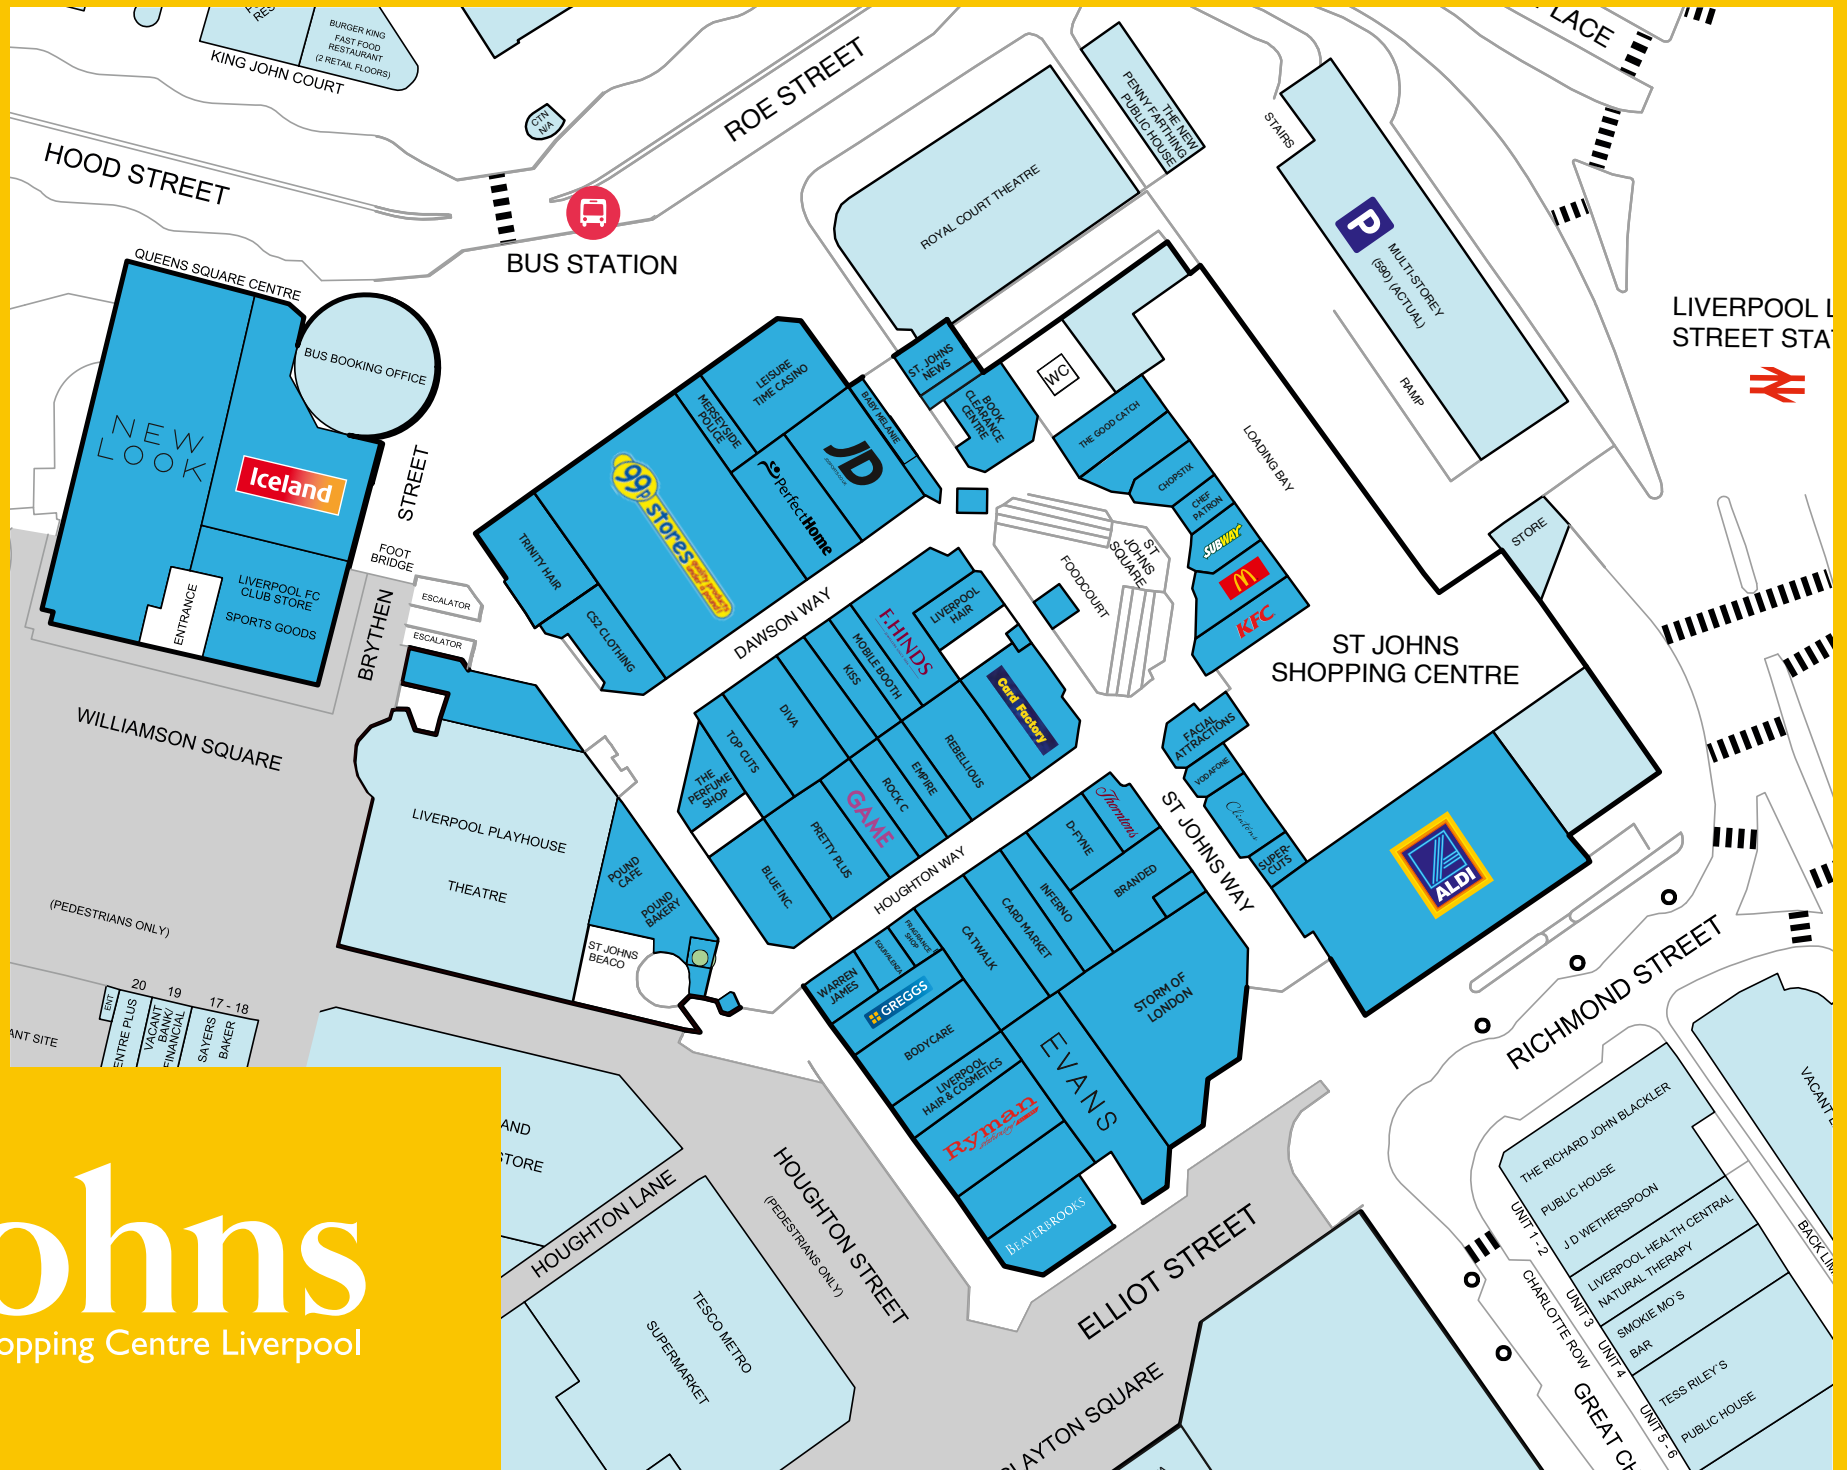

ground floor

St Johns
Shopping Centre Liverpool