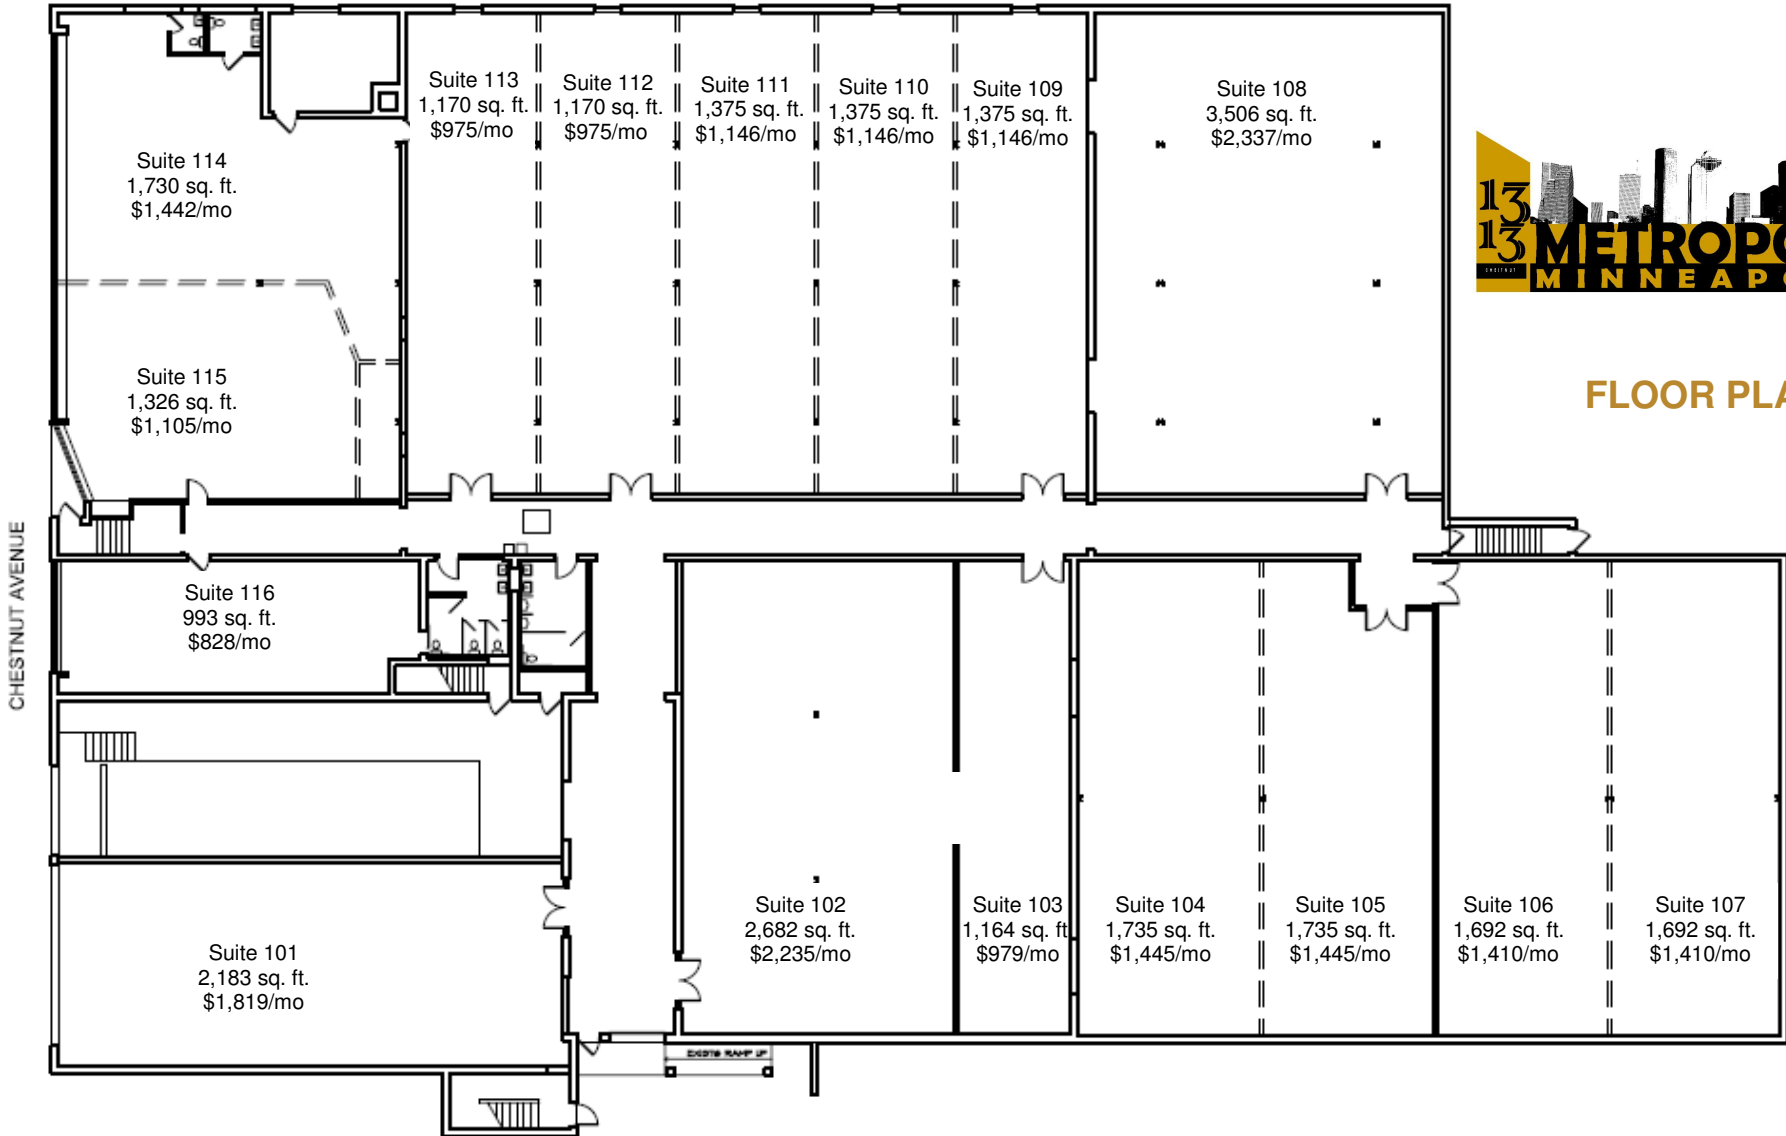

space
unlimited

Professional Property Management
100 West Franklin
Minneapolis, MN 55404

FLOOR PLAN

N 15TH STREET

For more information contact
Elin Michel-Midelfort
612-290-3331