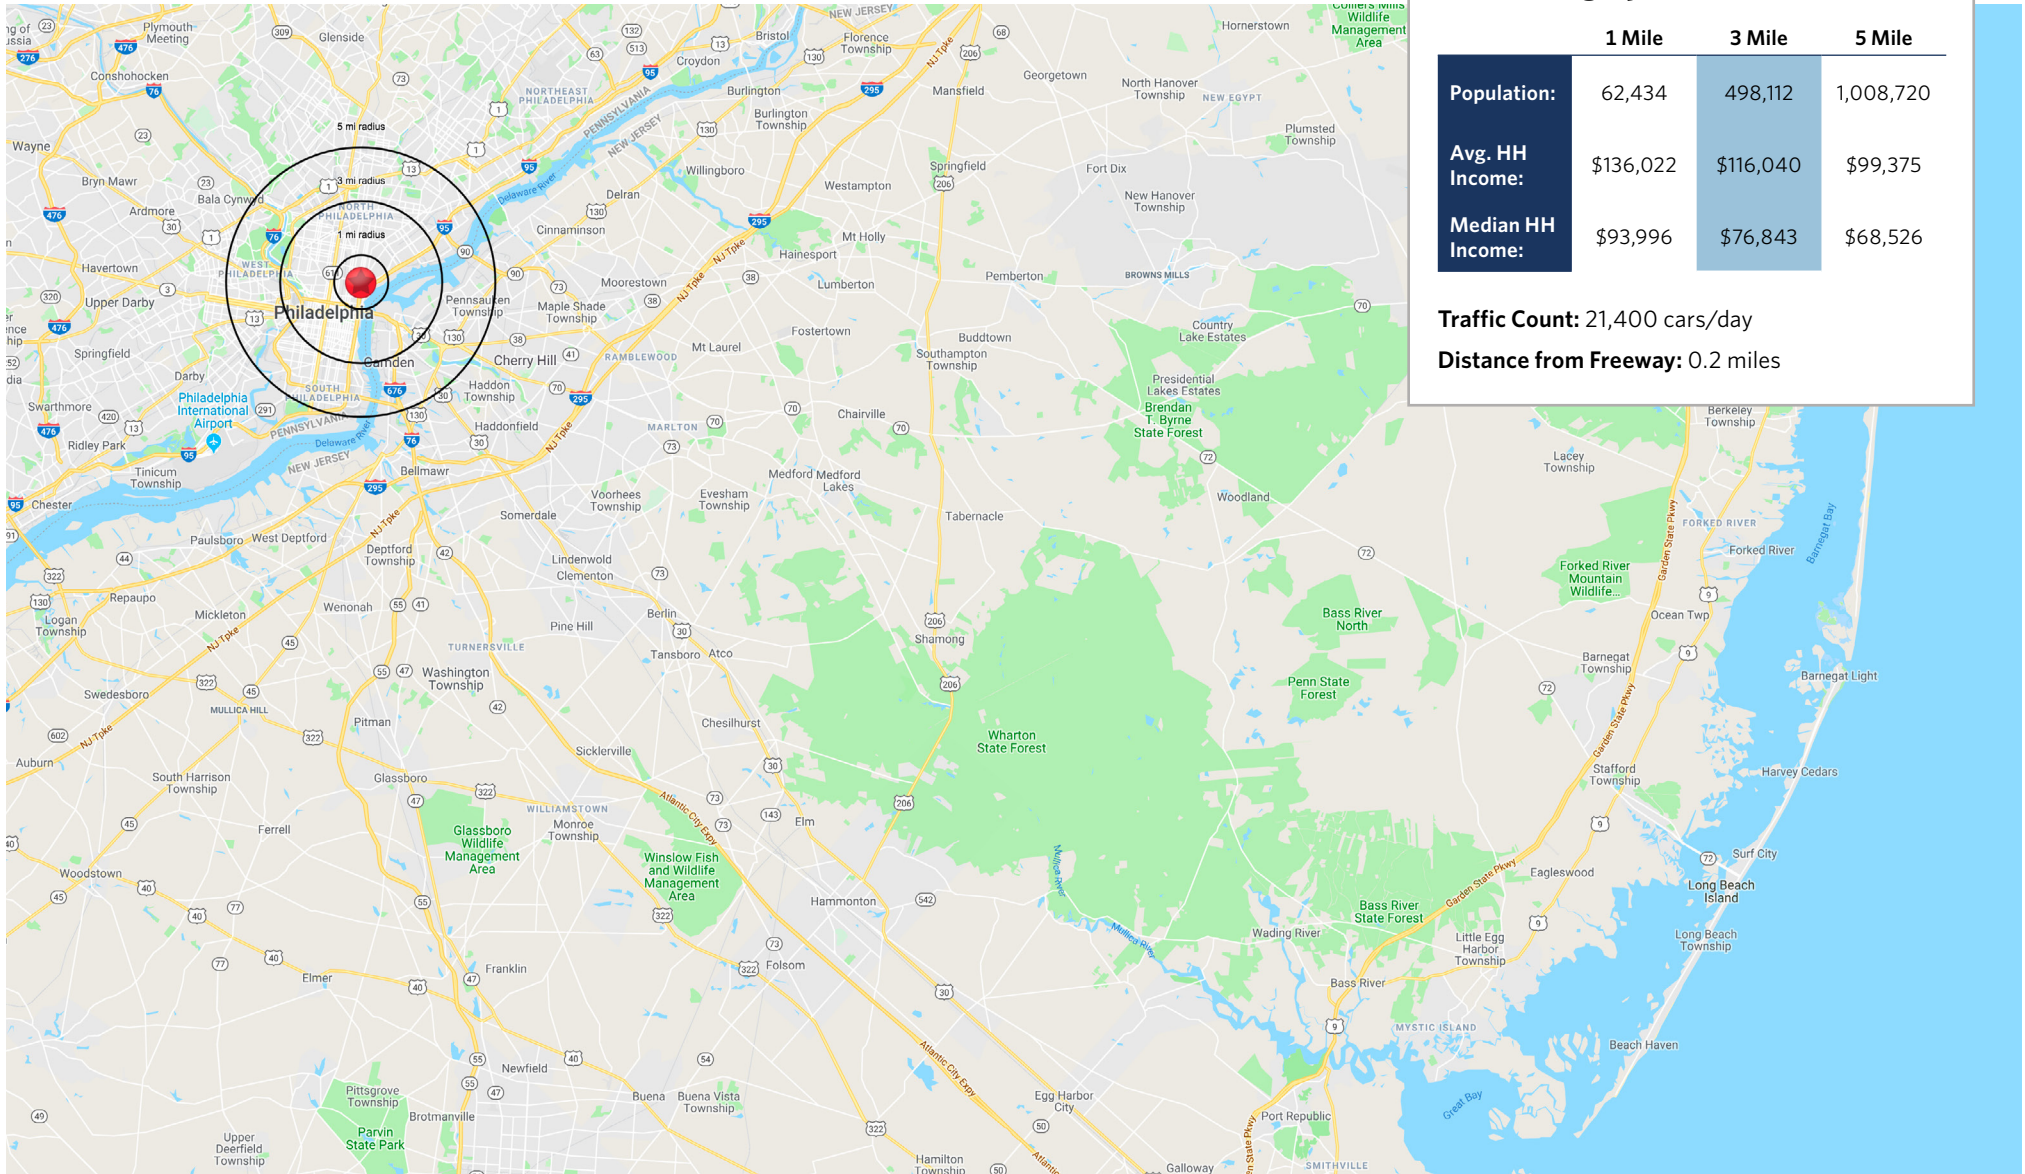

Site Demographics (2026)

	1 Mile	3 Mile	5 Mile
Population:	62,434	498,112	1,008,720
Avg. HH Income:	\$136,022	\$116,040	\$99,375
Median HH Income:	\$93,996	\$76,843	\$68,526

Traffic Count: 21,400 cars/day

Distance from Freeway: 0.2 miles

SHOPS AT SCHMIDT'S

180 W. Girard Avenue, Philadelphia, PA 19123