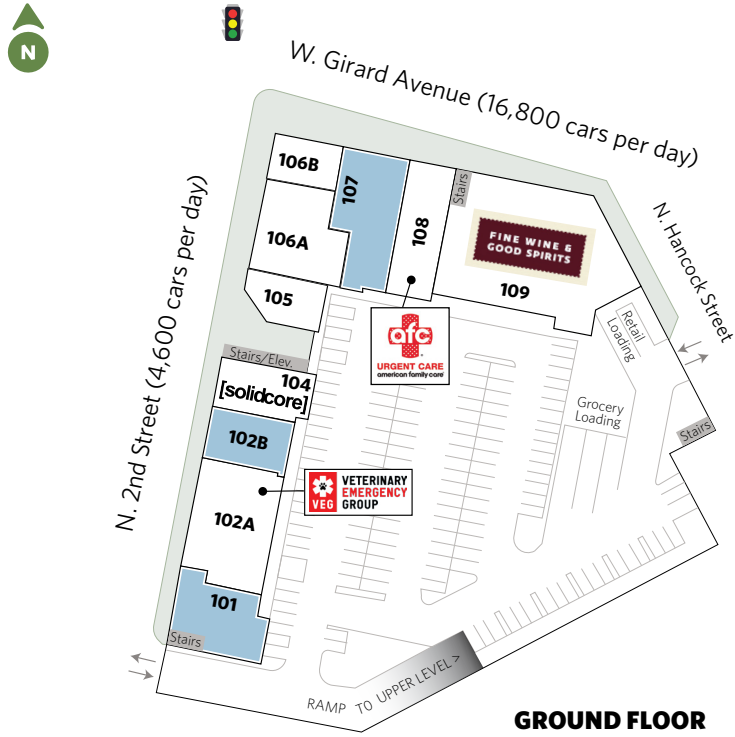

SHOPS AT SCHMIDT'S

180 W. Girard Avenue, Philadelphia, PA 19123

PHILADELPHIA, PA

SHOPS AT SCHMIDT'S

180 W. Girard Avenue, Philadelphia, PA 19123

For information: **Deirdre Delaporte** E.delaporte@sterlingorganization.com P: 855-5895070

May 2026

SHOPS AT SCHMIDT'S LEASING PLAN

180 W. Girard Avenue, Philadelphia, PA 19123

For information:
Deirdre Delaporte

E: ddelaporte@sterlingorganization.com
P: 855-589-5070

GROUND FLOOR

SECOND FLOOR

UNIT	TENANT	SQ. FT.
101	Available	2,979
102A	Veterinary Emergency Group	5,531
102B	Available	2,434
104	Solidcore	2,441
105	Trend Eye Care	1,876
106A	The Shake Seafood	3,999

UNIT	TENANT	SQ. FT.
106B	WSFS Bank	1,836
107	Available	4,497
108	American Family Care	3,131
109	Fine Wine and Good Spirits	12,325
201	ACME	51,000

Total Square Feet: 92,049

SHOPS AT SCHMIDT'S

180 W. Girard Avenue, Philadelphia, PA 19123

Distance from Freeway: 0.2 miles

SHOPS AT SCHMIDT'S

180 W. Girard Avenue, Philadelphia, PA 19123