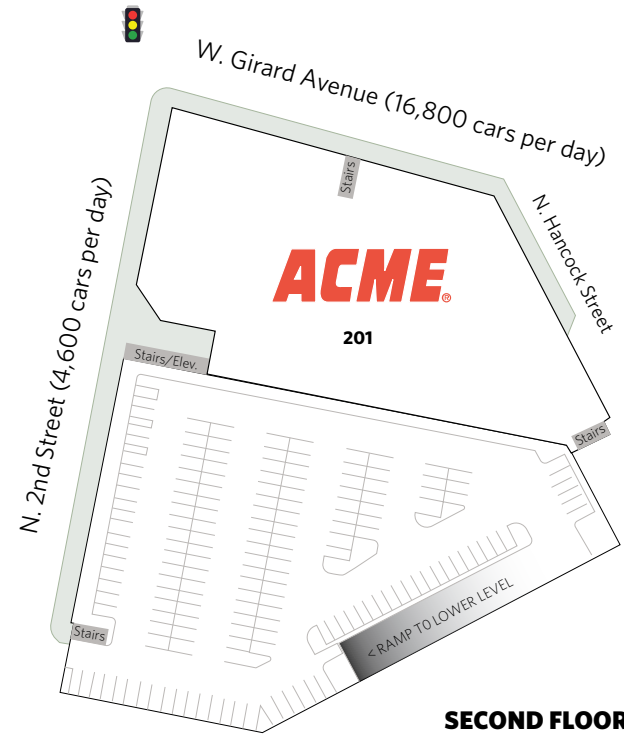

SHOPS AT SCHMIDT'S

180 W. Girard Avenue, Philadelphia, PA 19123

PHILADELPHIA, PA

SHOPS AT SCHMIDT'S

180 W. Girard Avenue, Philadelphia, PA 19123

For information: **Deirdre Delaporte** E.delaporte@sterlingorganization.com P: 855-5895070

May 2026

SHOPS AT SCHMIDT'S LEASING PLAN

180 W. Girard Avenue, Philadelphia, PA 19123

For information:
Deirdre Delaporte

E: ddelaporte@sterlingorganization.com
P: 855-589-5070

GROUND FLOOR

SECOND FLOOR

UNIT	TENANT	SQ. FT.
101	Available	2,979
102A	Veterinary Emergency Group	5,531
102B	Available	2,434
104	Solidcore	2,441
105	Trend Eye Care	1,876
106A	The Shake Seafood	3,999

UNIT	TENANT	SQ. FT.
106B	WSFS Bank	1,836
107	Available	4,497
108	American Family Care	3,131
109	Fine Wine and Good Spirits	12,325
201	ACME	51,000

Total Square Feet: 92,049

SHOPS AT SCHMIDT'S

180 W. Girard Avenue, Philadelphia, PA 19123